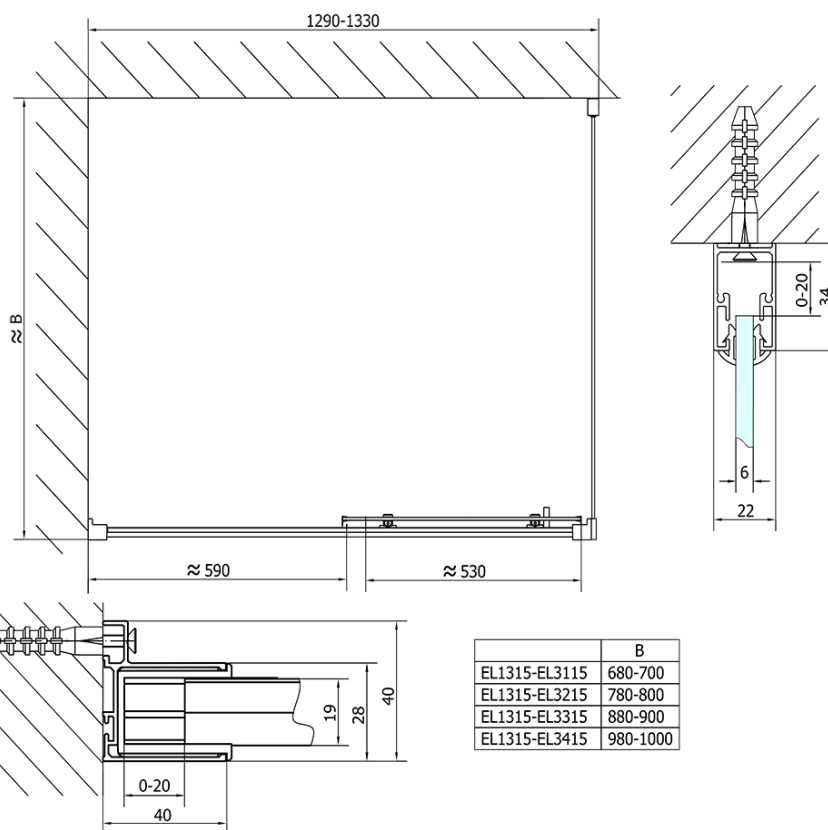

## Size

**Width:** 1300 mm  
**Height:** 1900 mm  
**Depth:** 900 mm

## Properties

**Profile colour:** Chrome - polished aluminum  
**Shape:** Rectangular shower enclosures  
**Type of opening:** Sliding door  
**Opening direction:** Versatile  
**Opening width:** 530 mm  
**Glass colour:** TRANSPARENT glass  
**Glass thickness:** 6 mm  
**Properties:** Framed design  
**Weight / Piece:** 67.5 kg  
**Packaging:** 2 Piece  
**Warranty:** 2 years

Technical sheet

	B
EL1315-EL3115	680-700
EL1315-EL3215	780-800
EL1315-EL3315	880-900
EL1315-EL3415	980-1000