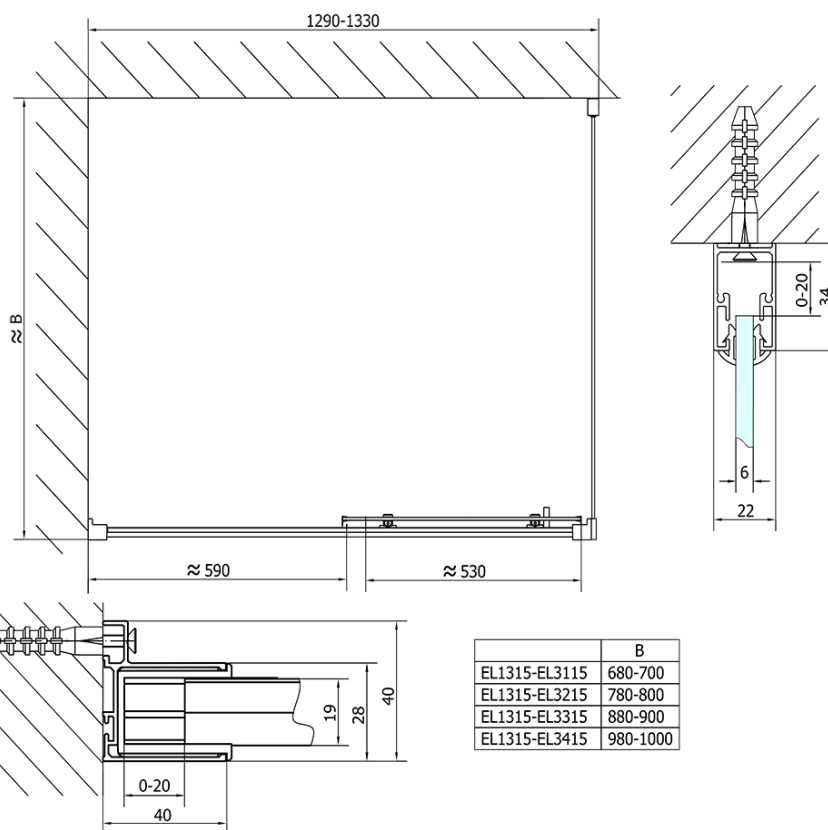

Order code: EL1315EL3315

Basic information

Brand: Polysan
Series: EASY

Size

Width: 1300 mm
Height: 1900 mm
Depth: 900 mm

Properties

Profile colour: Chrome - polished aluminum
Shape: Rectangular shower enclosures
Type of opening: Sliding door
Opening direction: Versatile
Opening width: 530 mm
Glass colour: TRANSPARENT glass
Glass thickness: 6 mm
Properties: Framed design
Weight / Piece: 67.5 kg
Packaging: 2 Piece
Warranty: 2 years

Technical sheet

	B
EL1315-EL3115	680-700
EL1315-EL3215	780-800
EL1315-EL3315	880-900
EL1315-EL3415	980-1000