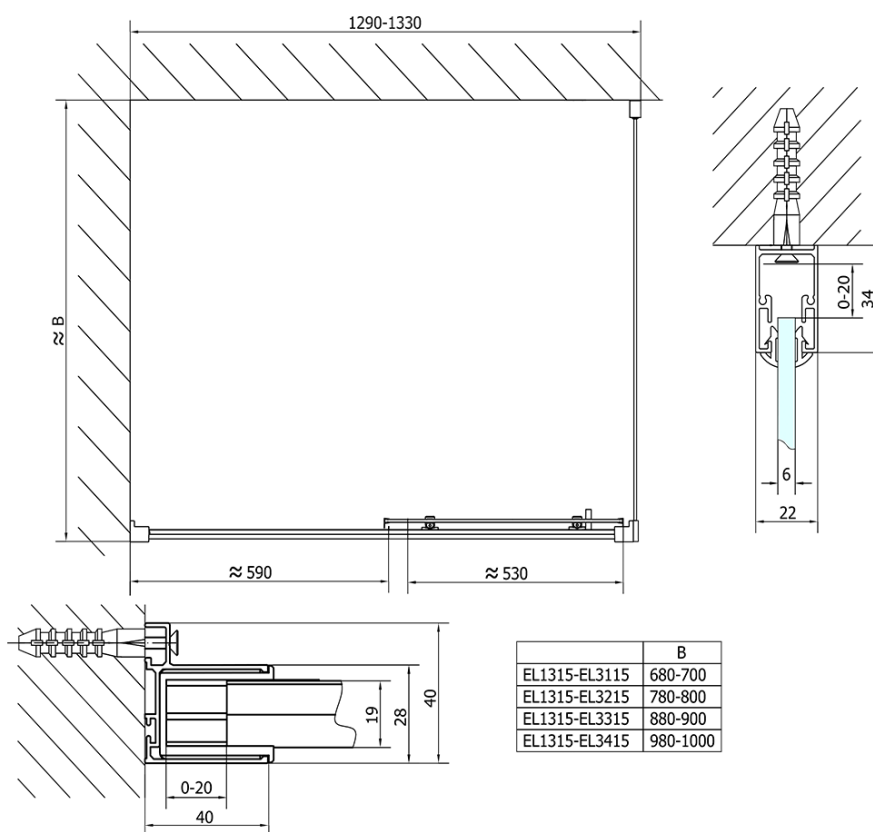

Order code: EL1315EL3315

Basic information

Brand: Polysan
Series: EASY

Size

Width: 1300 mm
Height: 1900 mm
Depth: 900 mm

Properties

Profile colour: Chrome - polished aluminum
Shape: Rectangular shower enclosures
Type of opening: Sliding door
Opening direction: Versatile
Opening width: 530 mm
Glass colour: TRANSPARENT glass
Glass thickness: 6 mm
Properties: Framed design
Weight / Piece: 67.5 kg
Packaging: 2 Piece
Warranty: 2 years

Technical sheet

EL1315L
EL3115L
EL3215L
EL3315L
EL3415L

EL3115R
EL3215R
EL3315R
EL3415R

	B
EL1315-EL3115	680-700
EL1315-EL3215	780-800
EL1315-EL3315	880-900
EL1315-EL3415	980-1000