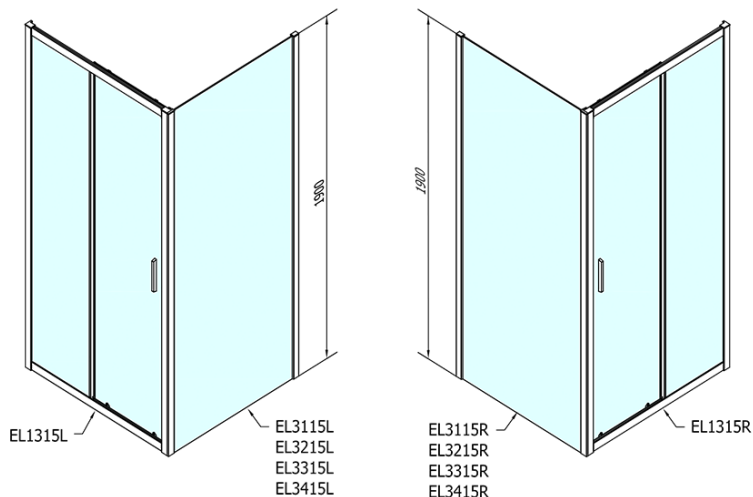

Order code: EL1315EL3315

Basic information

Brand: Polysan
Series: EASY

Size

Width: 1300 mm
Height: 1900 mm
Depth: 900 mm

Properties

Profile colour: Chrome - polished aluminum
Shape: Rectangular shower enclosures
Type of opening: Sliding door
Opening direction: Versatile
Opening width: 530 mm
Glass colour: TRANSPARENT glass
Glass thickness: 6 mm
Properties: Framed design
Weight / Piece: 67.5 kg
Packaging: 2 Piece
Warranty: 2 years

Technical sheet

EL1315L
EL3115L
EL3215L
EL3315L
EL3415L

EL3115R
EL3215R
EL3315R
EL3415R

	B
EL1315-EL3115	680-700
EL1315-EL3215	780-800
EL1315-EL3315	880-900
EL1315-EL3415	980-1000