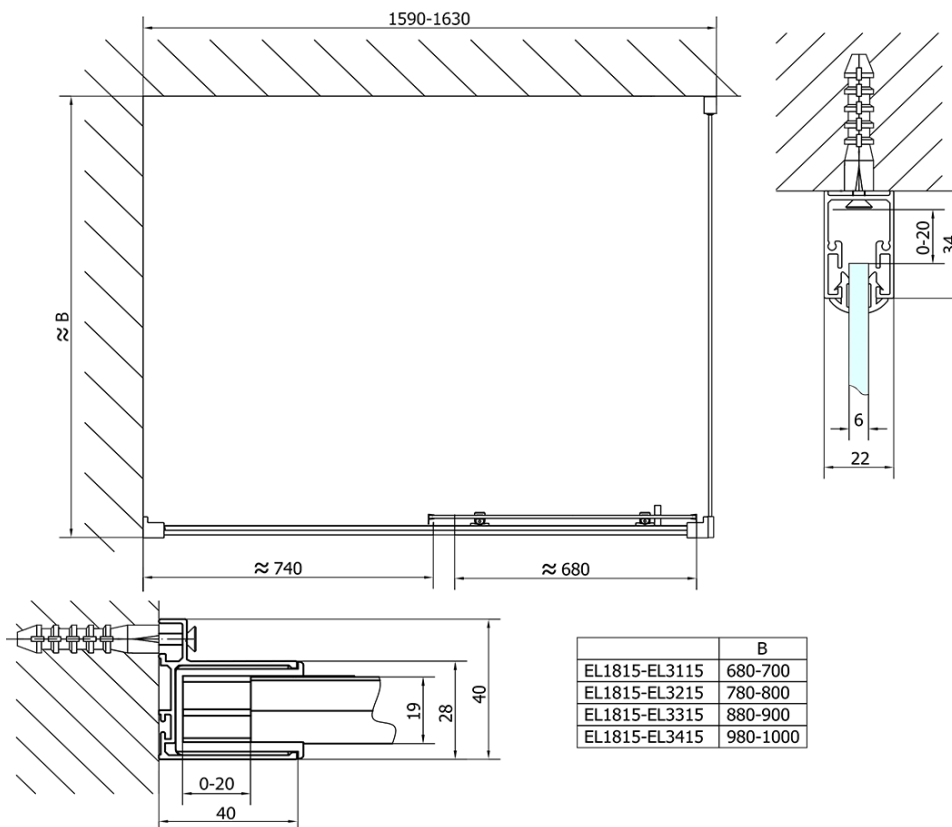

Order code: EL1815EL3415

Basic information

Brand: Polysan
Series: EASY

Size

Width: 1600 mm
Height: 1900 mm
Depth: 1000 mm

Properties

Profile colour: Chrome - polished aluminum
Shape: Rectangular shower enclosures
Type of opening: Sliding door
Opening direction: Versatile
Opening width: 680 mm
Glass colour: TRANSPARENT glass
Glass thickness: 6 mm
Properties: Framed design
Weight / Piece: 79.0 kg
Packaging: 2 Piece
Warranty: 2 years

Technical sheet

	B
EL1815-EL3115	680-700
EL1815-EL3215	780-800
EL1815-EL3315	880-900
EL1815-EL3415	980-1000