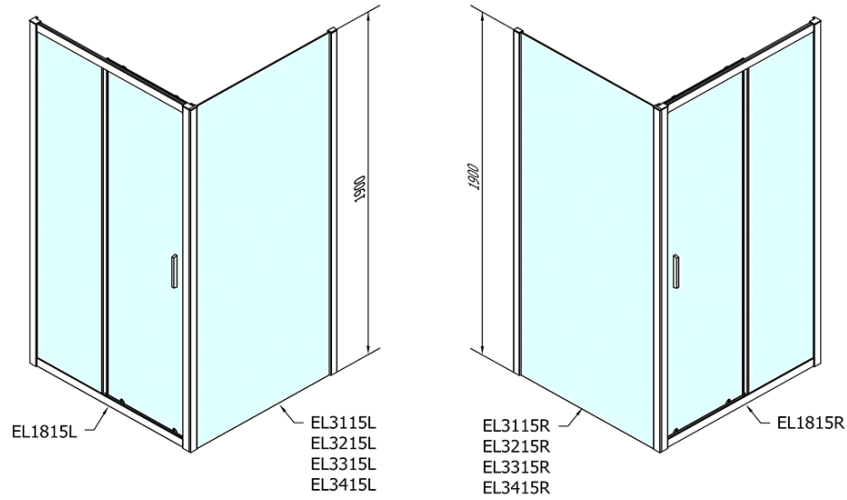

Order code: EL1815EL3415

Basic information

Brand: Polysan
Series: EASY

Size

Width: 1600 mm
Height: 1900 mm
Depth: 1000 mm

Properties

Profile colour: Chrome - polished aluminum
Shape: Rectangular shower enclosures
Type of opening: Sliding door
Opening direction: Versatile
Opening width: 680 mm
Glass colour: TRANSPARENT glass
Glass thickness: 6 mm
Properties: Framed design
Weight / Piece: 79.0 kg
Packaging: 2 Piece
Warranty: 2 years

Technical sheet

	B
EL1815-EL3115	680-700
EL1815-EL3215	780-800
EL1815-EL3315	880-900
EL1815-EL3415	980-1000