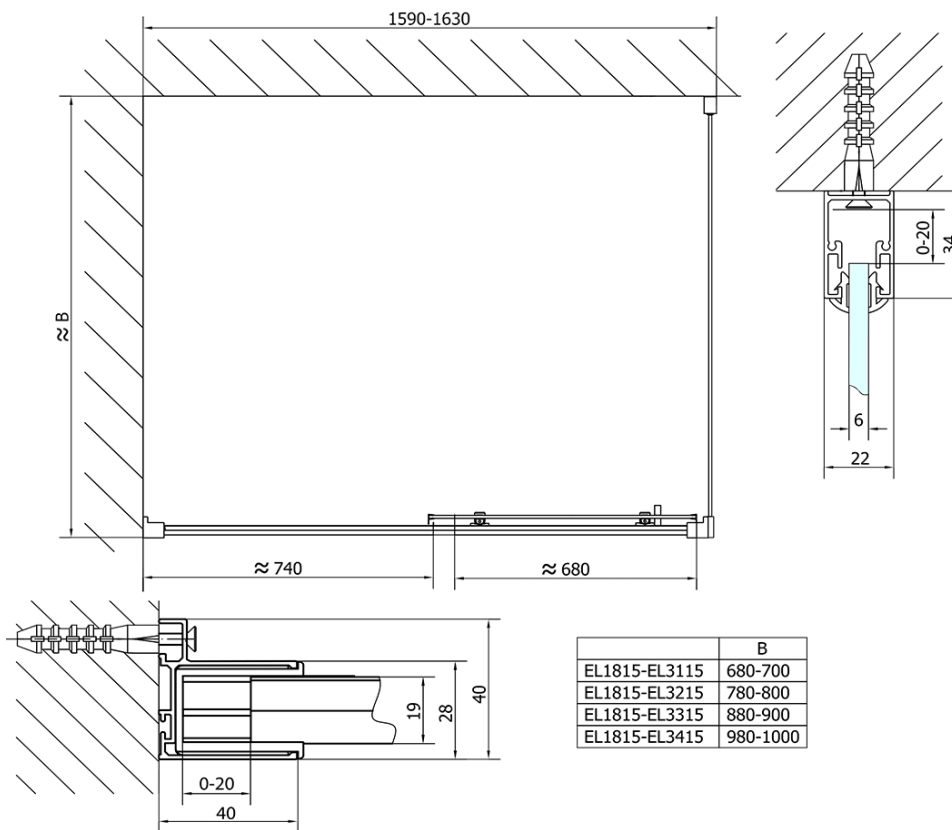

Order code: EL1815EL3415

Basic information

Brand: Polysan
Series: EASY

Size

Width: 1600 mm
Height: 1900 mm
Depth: 1000 mm

Properties

Profile colour: Chrome - polished aluminum
Shape: Rectangular shower enclosures
Type of opening: Sliding door
Opening direction: Versatile
Opening width: 680 mm
Glass colour: TRANSPARENT glass
Glass thickness: 6 mm
Properties: Framed design
Weight / Piece: 79.0 kg
Packaging: 2 Piece
Warranty: 2 years

Technical sheet

	B
EL1815-EL3115	680-700
EL1815-EL3215	780-800
EL1815-EL3315	880-900
EL1815-EL3415	980-1000