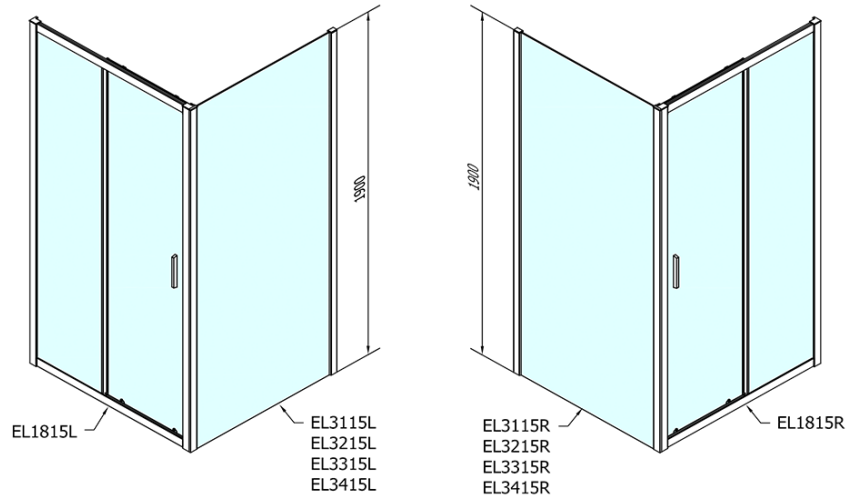

Order code: EL1815EL3415

Basic information

Brand: Polysan
Series: EASY

Size

Width: 1600 mm
Height: 1900 mm
Depth: 1000 mm

Properties

Profile colour: Chrome - polished aluminum
Shape: Rectangular shower enclosures
Type of opening: Sliding door
Opening direction: Versatile
Opening width: 680 mm
Glass colour: TRANSPARENT glass
Glass thickness: 6 mm
Properties: Framed design
Weight / Piece: 79.0 kg
Packaging: 2 Piece
Warranty: 2 years

Technical sheet

	B
EL1815-EL3115	680-700
EL1815-EL3215	780-800
EL1815-EL3315	880-900
EL1815-EL3415	980-1000