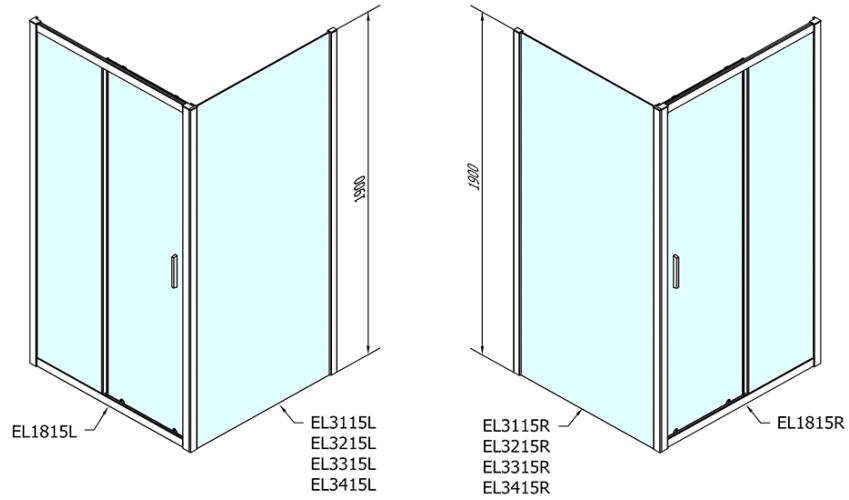

## Size

**Width:** 1600 mm  
**Height:** 1900 mm  
**Depth:** 1000 mm

## Properties

**Profile colour:** Chrome - polished aluminum  
**Shape:** Rectangular shower enclosures  
**Type of opening:** Sliding door  
**Opening direction:** Versatile  
**Opening width:** 680 mm  
**Glass colour:** TRANSPARENT glass  
**Glass thickness:** 6 mm  
**Properties:** Framed design  
**Weight / Piece:** 79.0 kg  
**Packaging:** 2 Piece  
**Warranty:** 2 years

Technical sheet

	B
EL1815-EL3115	680-700
EL1815-EL3215	780-800
EL1815-EL3315	880-900
EL1815-EL3415	980-1000