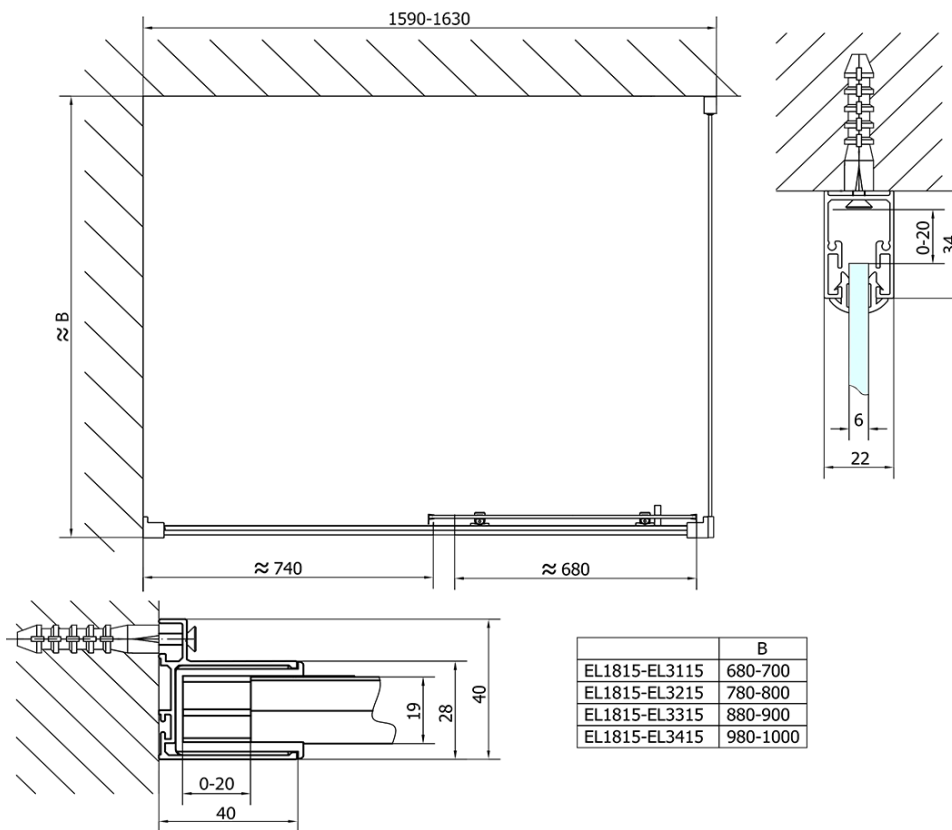

## Size

**Width:** 1600 mm  
**Height:** 1900 mm  
**Depth:** 1000 mm

## Properties

**Profile colour:** Chrome - polished aluminum  
**Shape:** Rectangular shower enclosures  
**Type of opening:** Sliding door  
**Opening direction:** Versatile  
**Opening width:** 680 mm  
**Glass colour:** TRANSPARENT glass  
**Glass thickness:** 6 mm  
**Properties:** Framed design  
**Weight / Piece:** 79.0 kg  
**Packaging:** 2 Piece  
**Warranty:** 2 years

Technical sheet

	B
EL1815-EL3115	680-700
EL1815-EL3215	780-800
EL1815-EL3315	880-900
EL1815-EL3415	980-1000