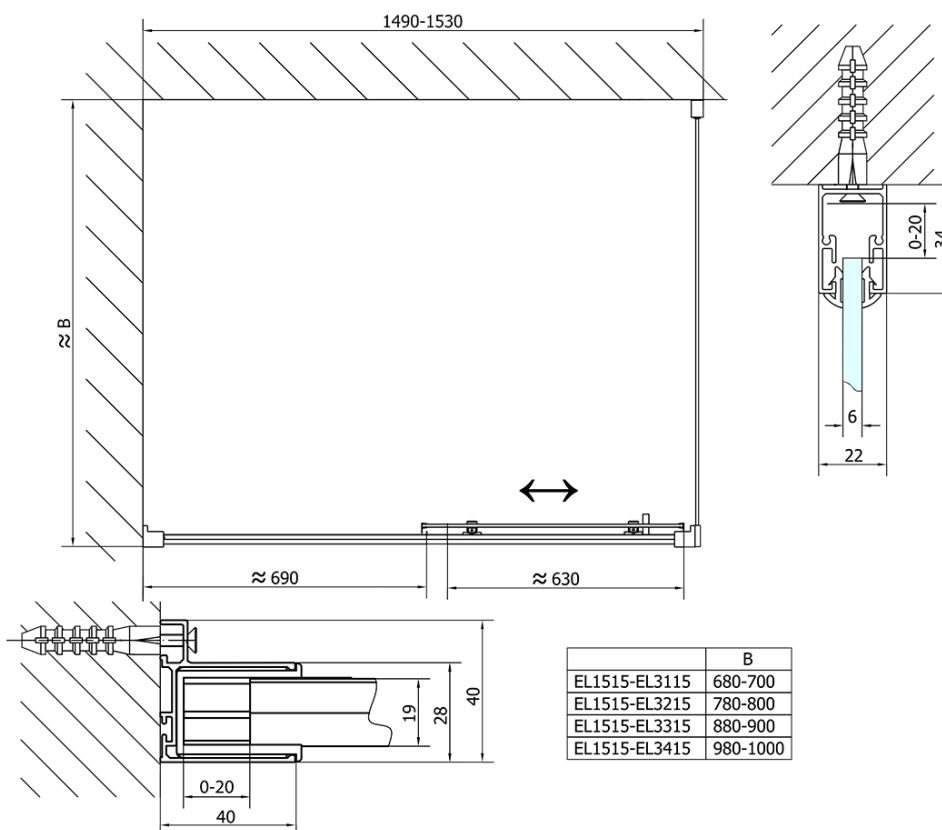

Order code: EL1515EL3415

Basic information

Brand: Polysan
Series: EASY

Size

Width: 1500 mm
Height: 1900 mm
Depth: 1000 mm

Properties

Profile colour: Chrome - polished aluminum
Shape: Rectangular shower enclosures
Type of opening: Sliding door
Opening direction: Versatile
Opening width: 630 mm
Glass colour: TRANSPARENT glass
Glass thickness: 6 mm
Properties: Framed design
Weight / Piece: 76.0 kg
Packaging: 2 Piece
Warranty: 2 years

Technical sheet

	B
EL1515-EL3115	680-700
EL1515-EL3215	780-800
EL1515-EL3315	880-900
EL1515-EL3415	980-1000