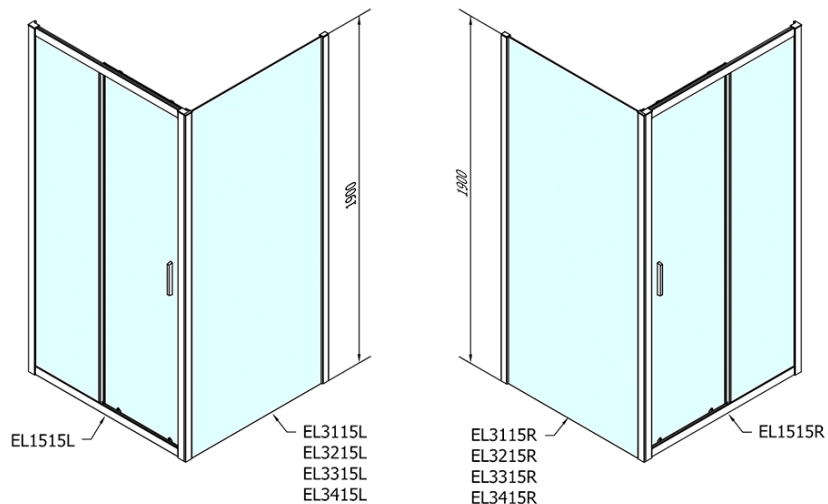

Order code: EL1515EL3415

Basic information

Brand: Polysan
Series: EASY

Size

Width: 1500 mm
Height: 1900 mm
Depth: 1000 mm

Properties

Profile colour: Chrome - polished aluminum
Shape: Rectangular shower enclosures
Type of opening: Sliding door
Opening direction: Versatile
Opening width: 630 mm
Glass colour: TRANSPARENT glass
Glass thickness: 6 mm
Properties: Framed design
Weight / Piece: 76.0 kg
Packaging: 2 Piece
Warranty: 2 years

Technical sheet

	B
EL1515-EL3115	680-700
EL1515-EL3215	780-800
EL1515-EL3315	880-900
EL1515-EL3415	980-1000