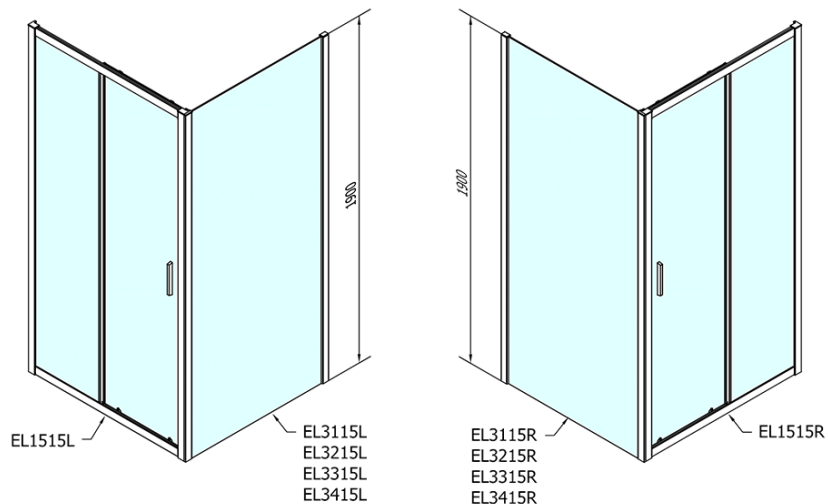

Technical sheet

	B
EL1515-EL3115	680-700
EL1515-EL3215	780-800
EL1515-EL3315	880-900
EL1515-EL3415	980-1000