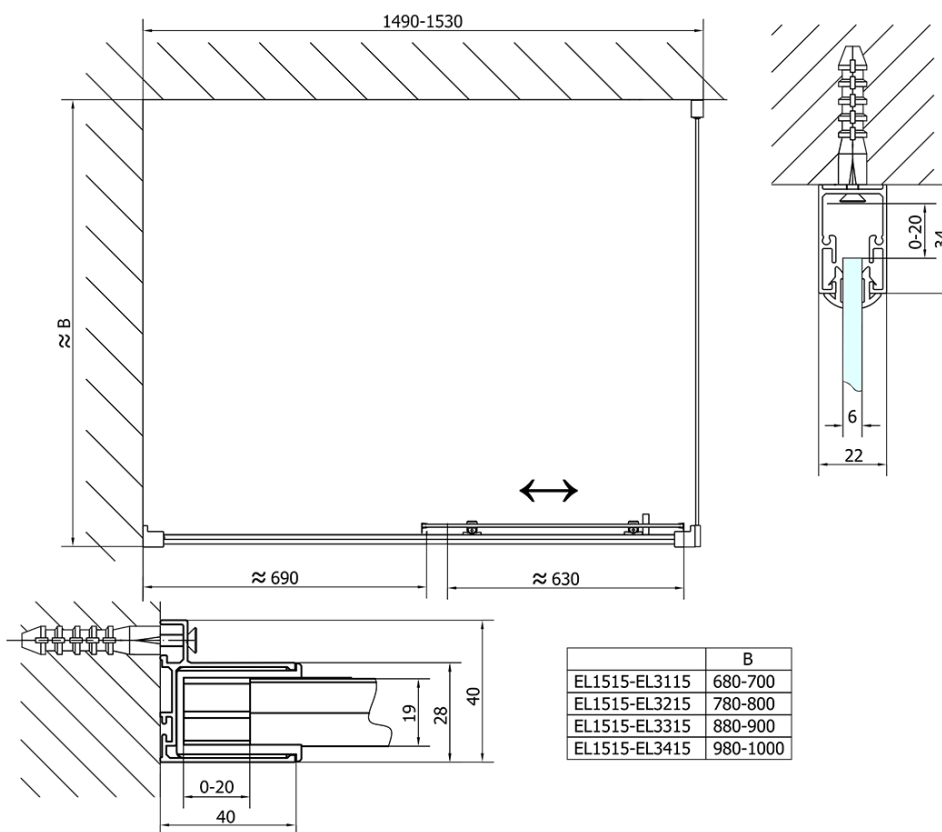

## Size

**Width:** 1500 mm  
**Height:** 1900 mm  
**Depth:** 1000 mm

## Properties

**Profile colour:** Chrome - polished aluminum  
**Shape:** Rectangular shower enclosures  
**Type of opening:** Sliding door  
**Opening direction:** Versatile  
**Opening width:** 630 mm  
**Glass colour:** TRANSPARENT glass  
**Glass thickness:** 6 mm  
**Properties:** Framed design  
**Weight / Piece:** 76.0 kg  
**Packaging:** 2 Piece  
**Warranty:** 2 years

Technical sheet

	B
EL1515-EL3115	680-700
EL1515-EL3215	780-800
EL1515-EL3315	880-900
EL1515-EL3415	980-1000