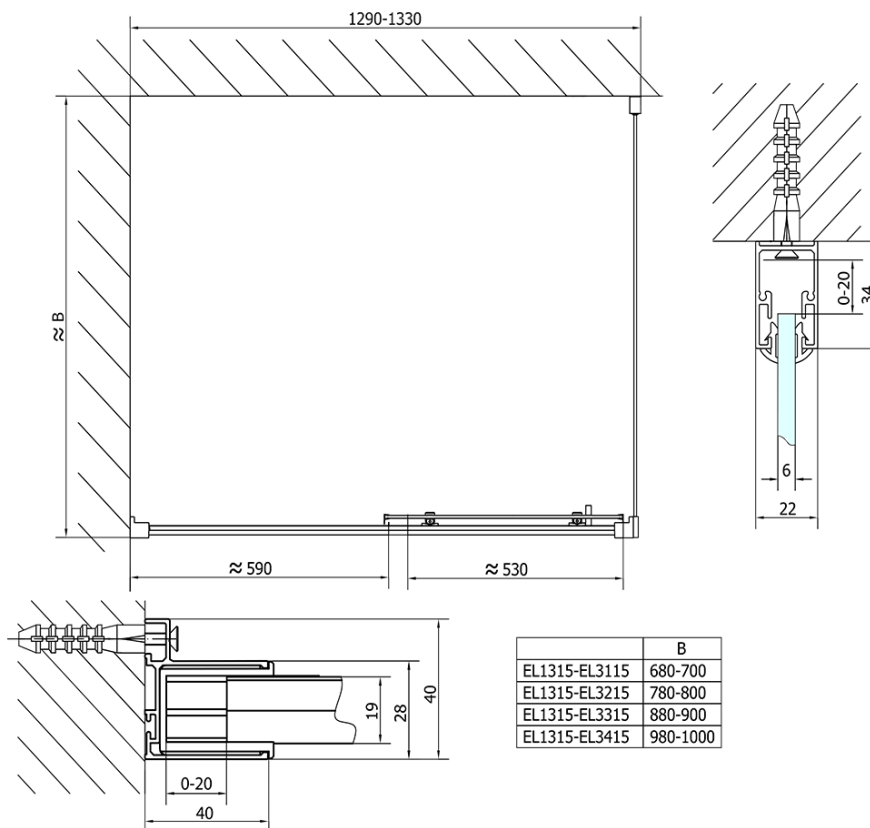

Order code: EL1315EL3415

Basic information

Brand: Polysan
Series: EASY

Size

Width: 1300 mm
Height: 1900 mm
Depth: 1000 mm

Properties

Profile colour: Chrome - polished aluminum
Shape: Rectangular shower enclosures
Type of opening: Sliding door
Opening direction: Versatile
Opening width: 530 mm
Glass colour: TRANSPARENT glass
Glass thickness: 6 mm
Properties: Framed design
Weight / Piece: 70.5 kg
Packaging: 2 Piece
Warranty: 2 years

Technical sheet

| | B |
|---------------|----------|
| EL1315-EL3115 | 680-700 |
| EL1315-EL3215 | 780-800 |
| EL1315-EL3315 | 880-900 |
| EL1315-EL3415 | 980-1000 |