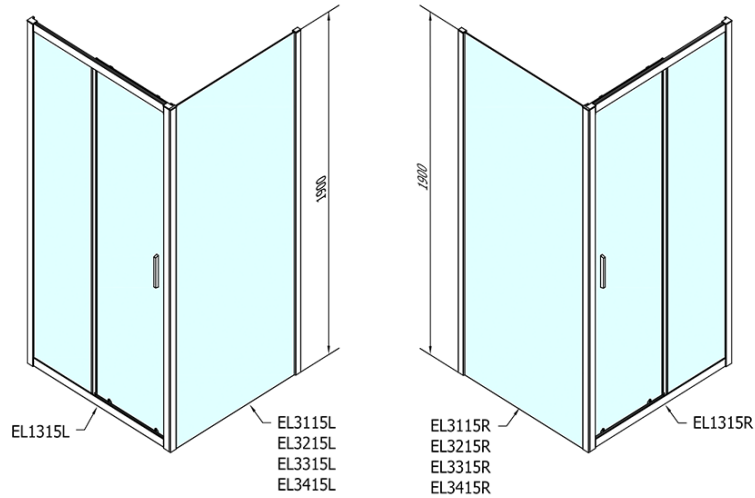

Order code: EL1315EL3415

Basic information

Brand: Polysan
Series: EASY

Size

Width: 1300 mm
Height: 1900 mm
Depth: 1000 mm

Properties

Profile colour: Chrome - polished aluminum
Shape: Rectangular shower enclosures
Type of opening: Sliding door
Opening direction: Versatile
Opening width: 530 mm
Glass colour: TRANSPARENT glass
Glass thickness: 6 mm
Properties: Framed design
Weight / Piece: 70.5 kg
Packaging: 2 Piece
Warranty: 2 years

Technical sheet

| | B |
|---------------|----------|
| EL1315-EL3115 | 680-700 |
| EL1315-EL3215 | 780-800 |
| EL1315-EL3315 | 880-900 |
| EL1315-EL3415 | 980-1000 |