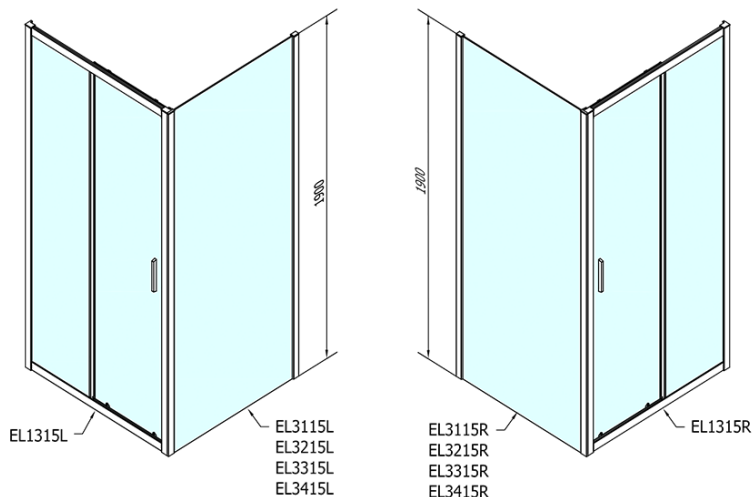

Order code: EL1315EL3415

Basic information

Brand: Polysan
Series: EASY

Size

Width: 1300 mm
Height: 1900 mm
Depth: 1000 mm

Properties

Profile colour: Chrome - polished aluminum
Shape: Rectangular shower enclosures
Type of opening: Sliding door
Opening direction: Versatile
Opening width: 530 mm
Glass colour: TRANSPARENT glass
Glass thickness: 6 mm
Properties: Framed design
Weight / Piece: 70.5 kg
Packaging: 2 Piece
Warranty: 2 years

Technical sheet

EL1315L
EL3115L
EL3215L
EL3315L
EL3415L

EL3115R
EL3215R
EL3315R
EL3415R

	B
EL1315-EL3115	680-700
EL1315-EL3215	780-800
EL1315-EL3315	880-900
EL1315-EL3415	980-1000