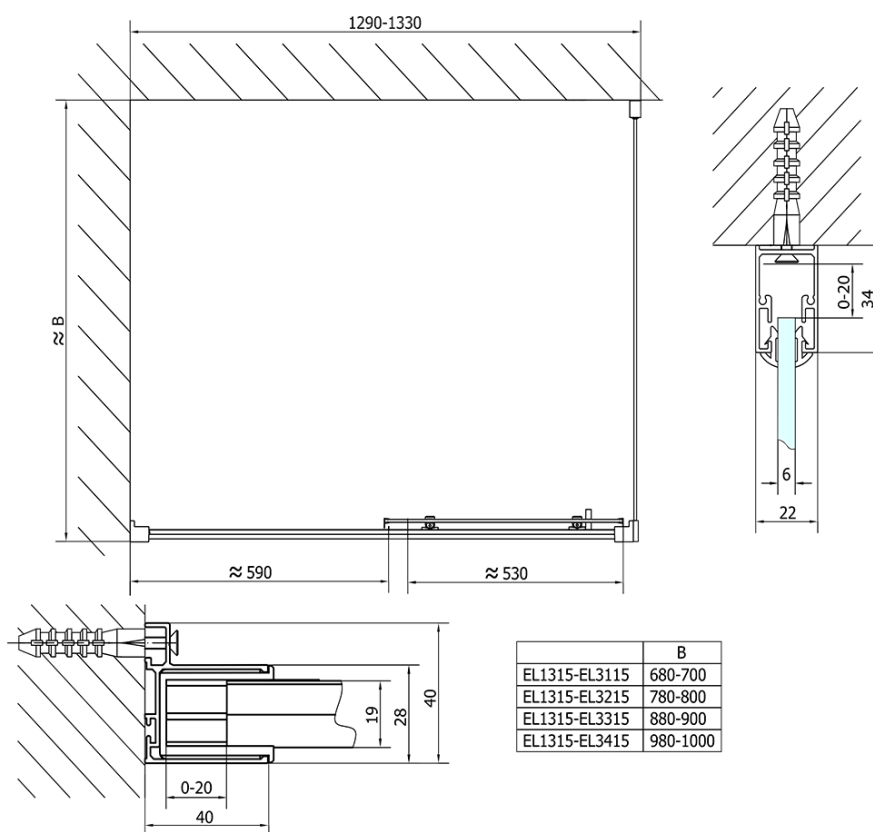

Order code: EL1315EL3415

Basic information

Brand: Polysan
Series: EASY

Size

Width: 1300 mm
Height: 1900 mm
Depth: 1000 mm

Properties

Profile colour: Chrome - polished aluminum
Shape: Rectangular shower enclosures
Type of opening: Sliding door
Opening direction: Versatile
Opening width: 530 mm
Glass colour: TRANSPARENT glass
Glass thickness: 6 mm
Properties: Framed design
Weight / Piece: 70.5 kg
Packaging: 2 Piece
Warranty: 2 years

Technical sheet

EL1315L
EL3115L
EL3215L
EL3315L
EL3415L

EL3115R
EL3215R
EL3315R
EL3415R

	B
EL1315-EL3115	680-700
EL1315-EL3215	780-800
EL1315-EL3315	880-900
EL1315-EL3415	980-1000