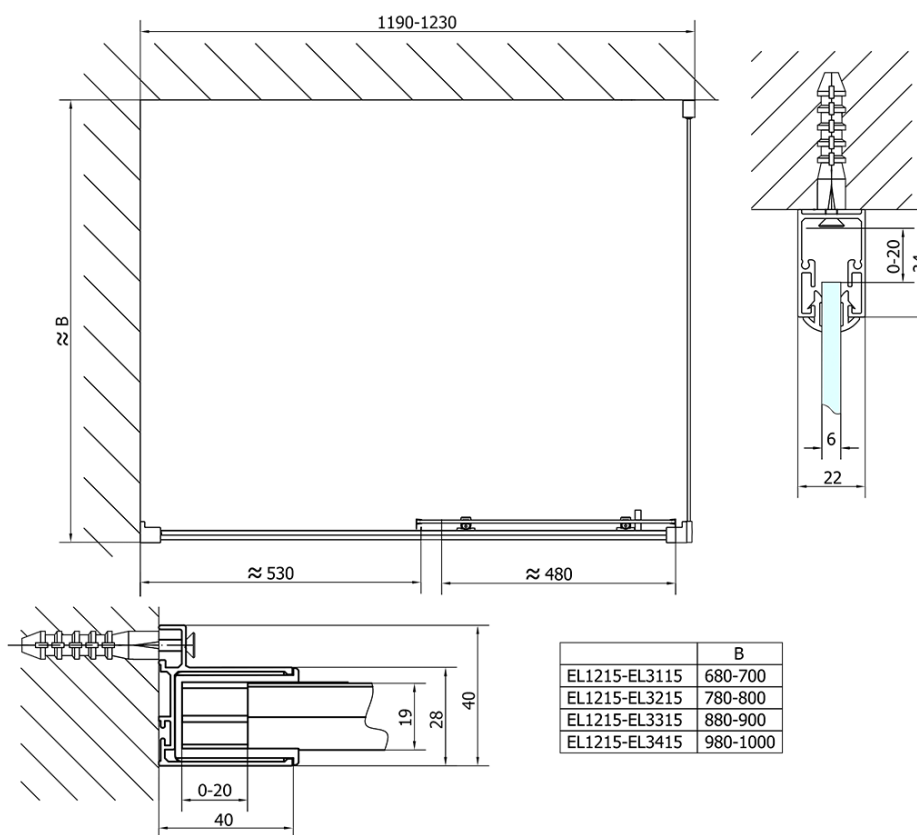

Order code: EL1215EL3415

Basic information

Brand: Polysan

Series: EASY

Size

Width: 1200 mm

Height: 1900 mm

Depth: 1000 mm

Properties

Profile colour: Chrome - polished aluminum

Shape: Rectangular shower enclosures

Type of opening: Sliding door

Opening direction: Versatile

Opening width: 480 mm

Glass colour: TRANSPARENT glass

Glass thickness: 6 mm

Properties: Framed design

Weight / Piece: 67.5 kg

Packaging: 2 Piece

Warranty: 2 years

Technical sheet

	B
EL1215-EL3115	680-700
EL1215-EL3215	780-800
EL1215-EL3315	880-900
EL1215-EL3415	980-1000