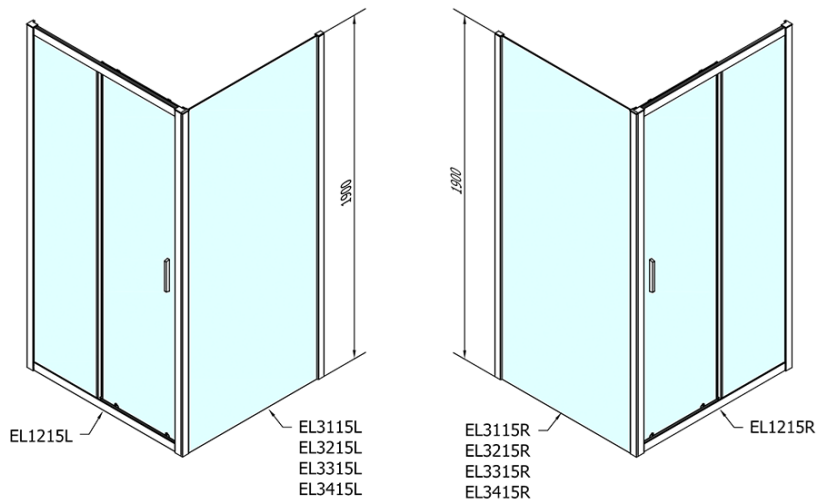

Order code: EL1215EL3415

Basic information

Brand: Polysan

Series: EASY

Size

Width: 1200 mm

Height: 1900 mm

Depth: 1000 mm

Properties

Profile colour: Chrome - polished aluminum

Shape: Rectangular shower enclosures

Type of opening: Sliding door

Opening direction: Versatile

Opening width: 480 mm

Glass colour: TRANSPARENT glass

Glass thickness: 6 mm

Properties: Framed design

Weight / Piece: 67.5 kg

Packaging: 2 Piece

Warranty: 2 years

Technical sheet

	B
EL1215-EL3115	680-700
EL1215-EL3215	780-800
EL1215-EL3315	880-900
EL1215-EL3415	980-1000