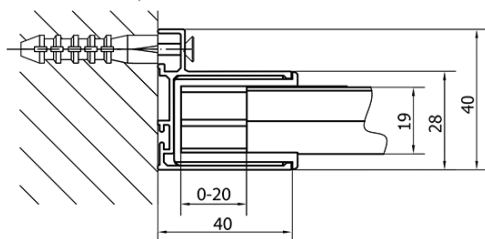

## Size

**Width:** 1200 mm

**Height:** 1900 mm

**Depth:** 1000 mm

## Properties

**Profile colour:** Chrome - polished aluminum

**Shape:** Rectangular shower enclosures

**Type of opening:** Sliding door

**Opening direction:** Versatile

**Opening width:** 480 mm

**Glass colour:** TRANSPARENT glass

**Glass thickness:** 6 mm

**Properties:** Framed design

**Weight / Piece:** 67.5 kg

**Packaging:** 2 Piece

**Warranty:** 2 years

Technical sheet

	B
EL1215-EL3115	680-700
EL1215-EL3215	780-800
EL1215-EL3315	880-900
EL1215-EL3415	980-1000