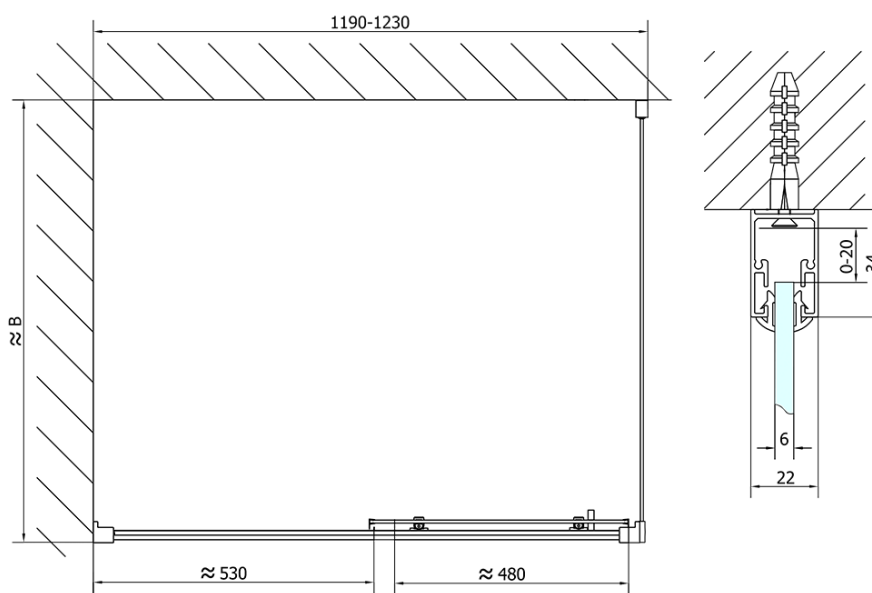

## Size

**Width:** 1200 mm

**Height:** 1900 mm

**Depth:** 1000 mm

## Properties

**Profile colour:** Chrome - polished aluminum

**Shape:** Rectangular shower enclosures

**Type of opening:** Sliding door

**Opening direction:** Versatile

**Opening width:** 480 mm

**Glass colour:** TRANSPARENT glass

**Glass thickness:** 6 mm

**Properties:** Framed design

**Weight / Piece:** 67.5 kg

**Packaging:** 2 Piece

**Warranty:** 2 years

Technical sheet

	B
EL1215-EL3115	680-700
EL1215-EL3215	780-800
EL1215-EL3315	880-900
EL1215-EL3415	980-1000