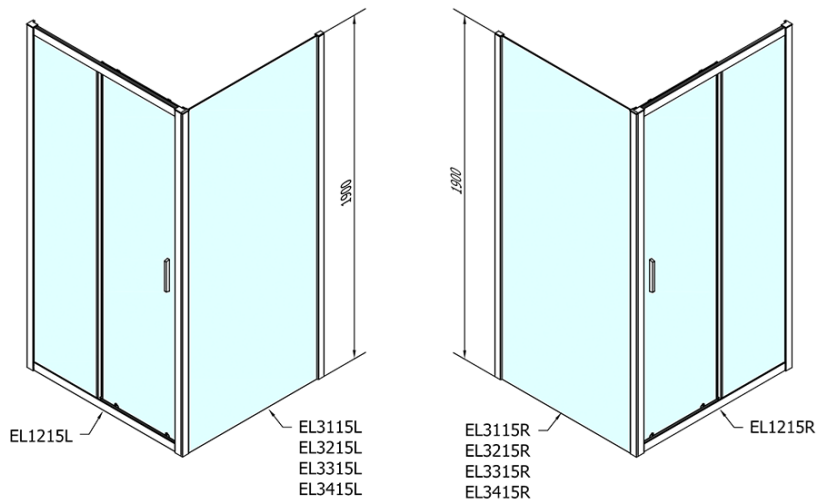

## Size

**Width:** 1200 mm  
**Height:** 1900 mm  
**Depth:** 1000 mm

## Properties

**Profile colour:** Chrome - polished aluminum  
**Shape:** Rectangular shower enclosures  
**Type of opening:** Sliding door  
**Opening direction:** Versatile  
**Opening width:** 480 mm  
**Glass colour:** TRANSPARENT glass  
**Glass thickness:** 6 mm  
**Properties:** Framed design  
**Weight / Piece:** 67.5 kg  
**Packaging:** 2 Piece  
**Warranty:** 2 years

Technical sheet

	B
EL1215-EL3115	680-700
EL1215-EL3215	780-800
EL1215-EL3315	880-900
EL1215-EL3415	980-1000