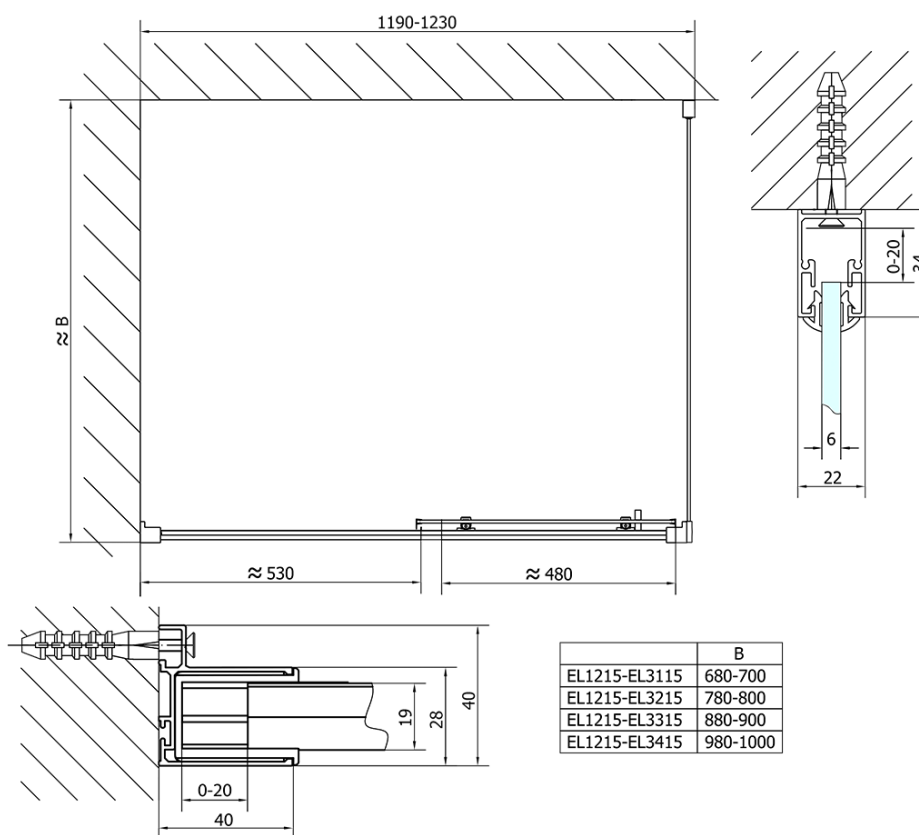

## Size

**Width:** 1200 mm  
**Height:** 1900 mm  
**Depth:** 1000 mm

## Properties

**Profile colour:** Chrome - polished aluminum  
**Shape:** Rectangular shower enclosures  
**Type of opening:** Sliding door  
**Opening direction:** Versatile  
**Opening width:** 480 mm  
**Glass colour:** TRANSPARENT glass  
**Glass thickness:** 6 mm  
**Properties:** Framed design  
**Weight / Piece:** 67.5 kg  
**Packaging:** 2 Piece  
**Warranty:** 2 years

Technical sheet

	B
EL1215-EL3115	680-700
EL1215-EL3215	780-800
EL1215-EL3315	880-900
EL1215-EL3415	980-1000