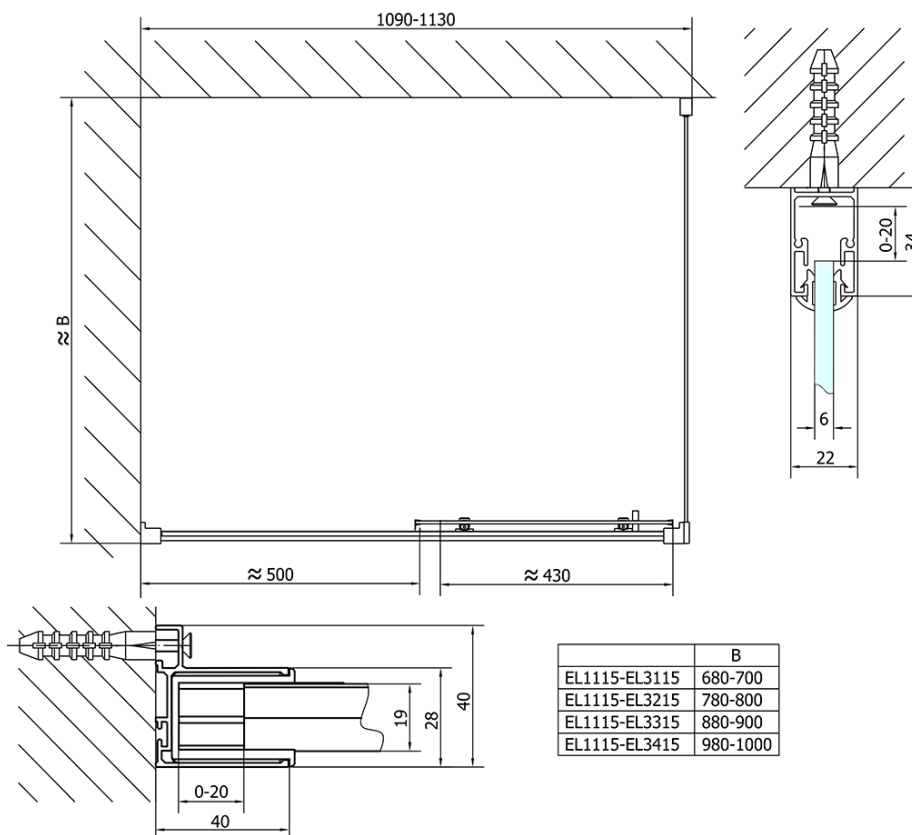

Order code: EL1115EL3415

Basic information

Brand: Polysan
Series: EASY

Size

Width: 1100 mm
Height: 1900 mm
Depth: 1000 mm

Properties

Profile colour: Chrome - polished aluminum
Shape: Rectangular shower enclosures
Type of opening: Sliding door
Opening direction: Versatile
Opening width: 430 mm
Glass colour: TRANSPARENT glass
Glass thickness: 6 mm
Properties: Framed design
Weight / Piece: 64.5 kg
Packaging: 2 Piece
Warranty: 2 years

Technical sheet

	B
EL1115-EL3115	680-700
EL1115-EL3215	780-800
EL1115-EL3315	880-900
EL1115-EL3415	980-1000