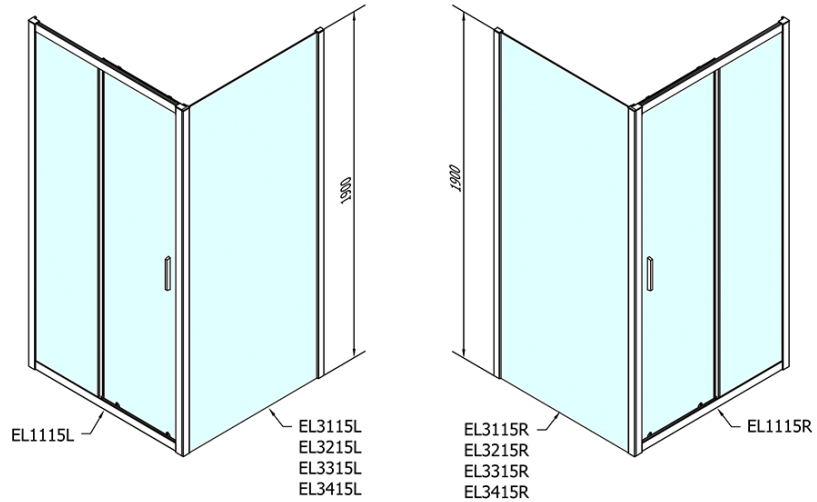

Order code: EL1115EL3415

Basic information

Brand: Polysan
Series: EASY

Size

Width: 1100 mm
Height: 1900 mm
Depth: 1000 mm

Properties

Profile colour: Chrome - polished aluminum
Shape: Rectangular shower enclosures
Type of opening: Sliding door
Opening direction: Versatile
Opening width: 430 mm
Glass colour: TRANSPARENT glass
Glass thickness: 6 mm
Properties: Framed design
Weight / Piece: 64.5 kg
Packaging: 2 Piece
Warranty: 2 years

Technical sheet

	B
EL1115-EL3115	680-700
EL1115-EL3215	780-800
EL1115-EL3315	880-900
EL1115-EL3415	980-1000