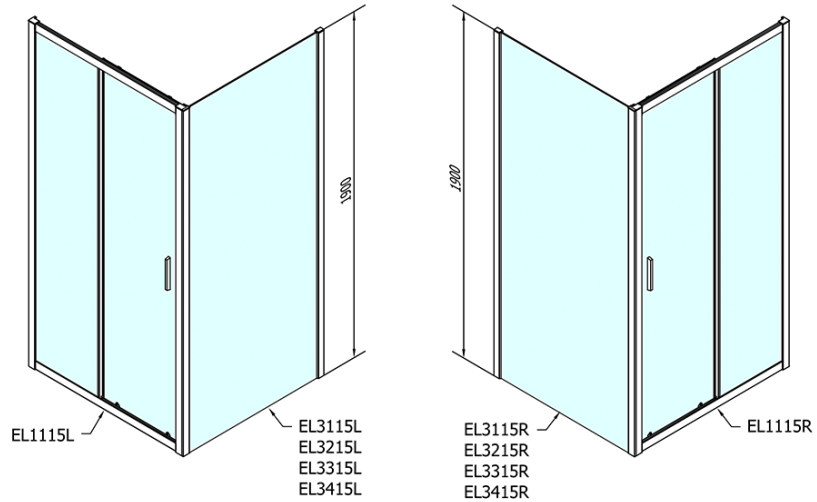

Technical sheet

EL1115L
EL3115L
EL3215L
EL3315L
EL3415L

EL3115R
EL3215R
EL3315R
EL3415R