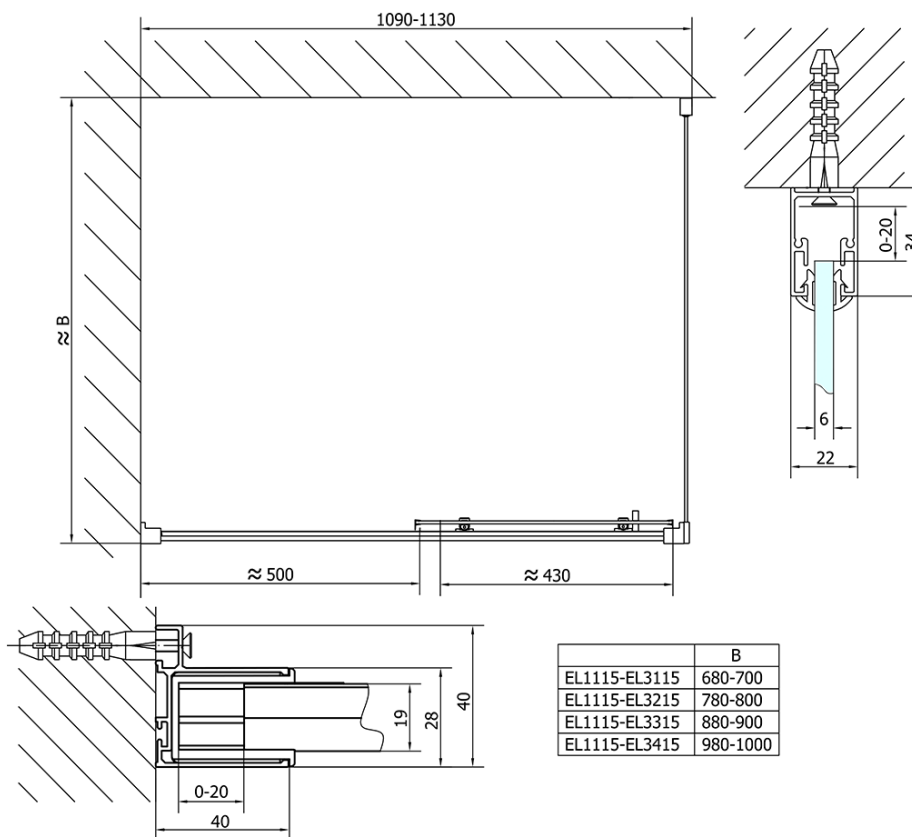

## Size

**Width:** 1100 mm  
**Height:** 1900 mm  
**Depth:** 1000 mm

## Properties

**Profile colour:** Chrome - polished aluminum  
**Shape:** Rectangular shower enclosures  
**Type of opening:** Sliding door  
**Opening direction:** Versatile  
**Opening width:** 430 mm  
**Glass colour:** TRANSPARENT glass  
**Glass thickness:** 6 mm  
**Properties:** Framed design  
**Weight / Piece:** 64.5 kg  
**Packaging:** 2 Piece  
**Warranty:** 2 years

Technical sheet

EL1115L  
 EL3115L  
 EL3215L  
 EL3315L  
 EL3415L

EL3115R  
 EL3215R  
 EL3315R  
 EL3415R

	B
EL1115-EL3115	680-700
EL1115-EL3215	780-800
EL1115-EL3315	880-900
EL1115-EL3415	980-1000