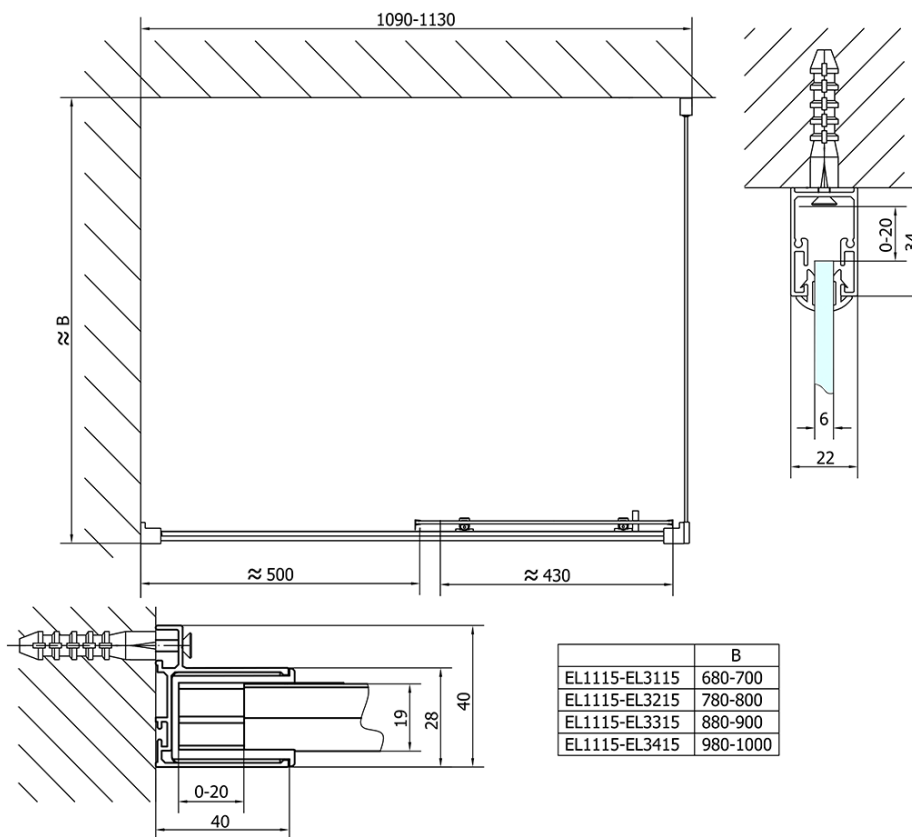

Order code: EL1115EL3415

Basic information

Brand: Polysan

Series: EASY

Size

Width: 1100 mm

Height: 1900 mm

Depth: 1000 mm

Properties

Profile colour: Chrome - polished aluminum

Shape: Rectangular shower enclosures

Type of opening: Sliding door

Opening direction: Versatile

Opening width: 430 mm

Glass colour: TRANSPARENT glass

Glass thickness: 6 mm

Properties: Framed design

Weight / Piece: 64.5 kg

Packaging: 2 Piece

Warranty: 2 years

Technical sheet

	B
EL1115-EL3115	680-700
EL1115-EL3215	780-800
EL1115-EL3315	880-900
EL1115-EL3415	980-1000