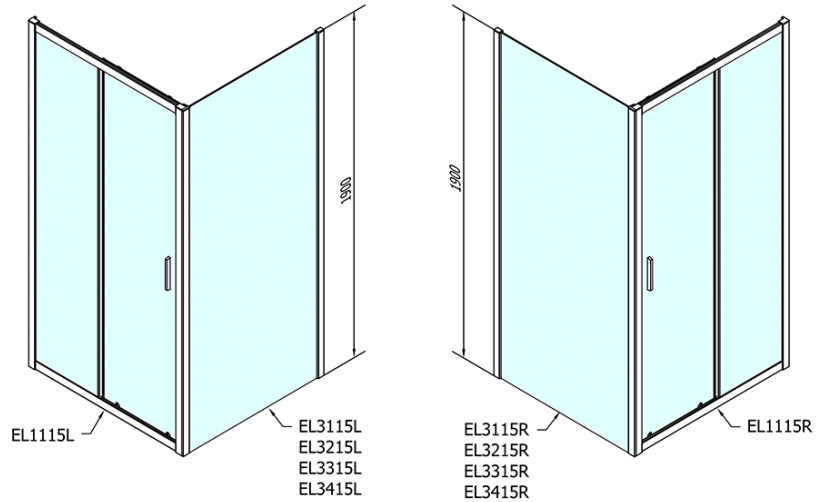

Order code: EL1115EL3415

Basic information

Brand: Polysan

Series: EASY

Size

Width: 1100 mm

Height: 1900 mm

Depth: 1000 mm

Properties

Profile colour: Chrome - polished aluminum

Shape: Rectangular shower enclosures

Type of opening: Sliding door

Opening direction: Versatile

Opening width: 430 mm

Glass colour: TRANSPARENT glass

Glass thickness: 6 mm

Properties: Framed design

Weight / Piece: 64.5 kg

Packaging: 2 Piece

Warranty: 2 years

Technical sheet

	B
EL1115-EL3115	680-700
EL1115-EL3215	780-800
EL1115-EL3315	880-900
EL1115-EL3415	980-1000