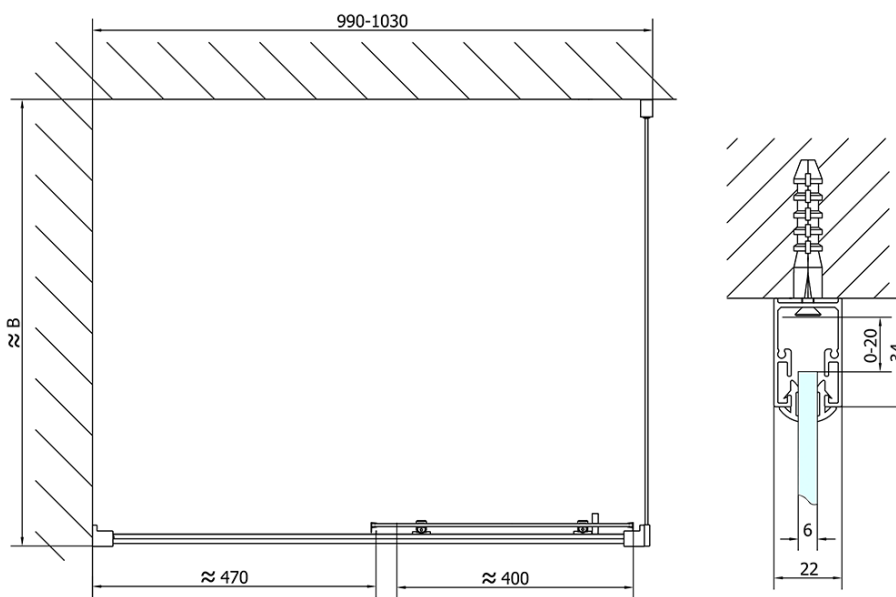

Order code: EL1015EL3415

Basic information

Brand: Polysan
Series: EASY

Size

Width: 1000 mm
Height: 1900 mm
Depth: 1000 mm

Properties

Profile colour: Chrome - polished aluminum
Shape: Square shower enclosures
Type of opening: Sliding door
Opening direction: Versatile
Opening width: 400 mm
Glass colour: TRANSPARENT glass
Glass thickness: 6 mm
Properties: Framed design
Weight / Piece: 61.5 kg
Packaging: 2 Piece
Warranty: 2 years

Technical sheet

	B
EL1015-EL3115	680-700
EL1015-EL3215	780-800
EL1015-EL3315	880-900
EL1015-EL3415	980-1000