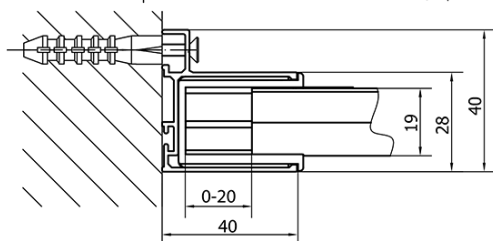

Order code: EL1015EL3415

Basic information

Brand: Polysan
Series: EASY

Size

Width: 1000 mm
Height: 1900 mm
Depth: 1000 mm

Properties

Profile colour: Chrome - polished aluminum
Shape: Square shower enclosures
Type of opening: Sliding door
Opening direction: Versatile
Opening width: 400 mm
Glass colour: TRANSPARENT glass
Glass thickness: 6 mm
Properties: Framed design
Weight / Piece: 61.5 kg
Packaging: 2 Piece
Warranty: 2 years

Technical sheet

	B
EL1015-EL3115	680-700
EL1015-EL3215	780-800
EL1015-EL3315	880-900
EL1015-EL3415	980-1000