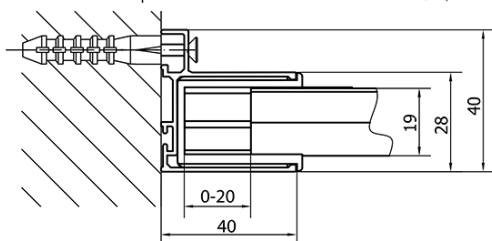

Properties

Profile colour: Chrome - polished aluminum

Shape: Square shower enclosures

Type of opening: Sliding door

Opening direction: Versatile

Opening width: 400 mm

Glass colour: TRANSPARENT glass

Glass thickness: 6 mm

Properties: Framed design

Weight / Piece: 61.5 kg

Packaging: 2 Piece

Warranty: 2 years

Technical sheet

	B
EL1015-EL3115	680-700
EL1015-EL3215	780-800
EL1015-EL3315	880-900
EL1015-EL3415	980-1000