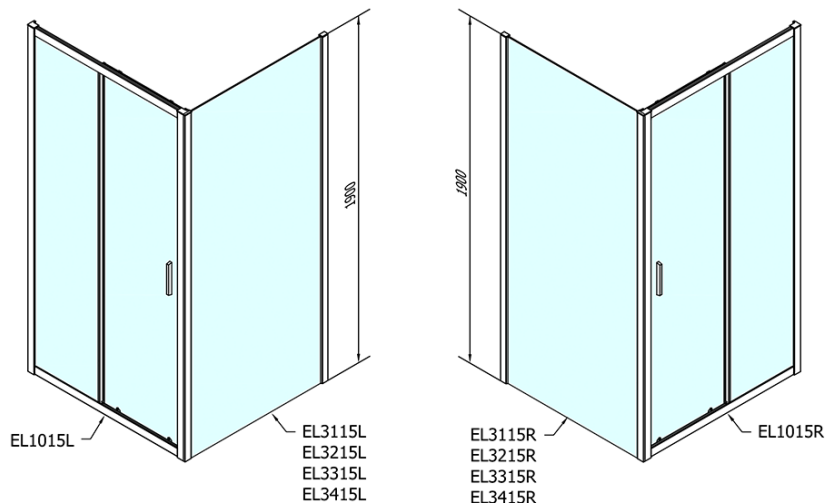

Order code: EL1015EL3415

Basic information

Brand: Polysan

Series: EASY

Size

Width: 1000 mm

Height: 1900 mm

Depth: 1000 mm

Properties

Profile colour: Chrome - polished aluminum

Shape: Square shower enclosures

Type of opening: Sliding door

Opening direction: Versatile

Opening width: 400 mm

Glass colour: TRANSPARENT glass

Glass thickness: 6 mm

Properties: Framed design

Weight / Piece: 61.5 kg

Packaging: 2 Piece

Warranty: 2 years

Technical sheet

	B
EL1015-EL3115	680-700
EL1015-EL3215	780-800
EL1015-EL3315	880-900
EL1015-EL3415	980-1000