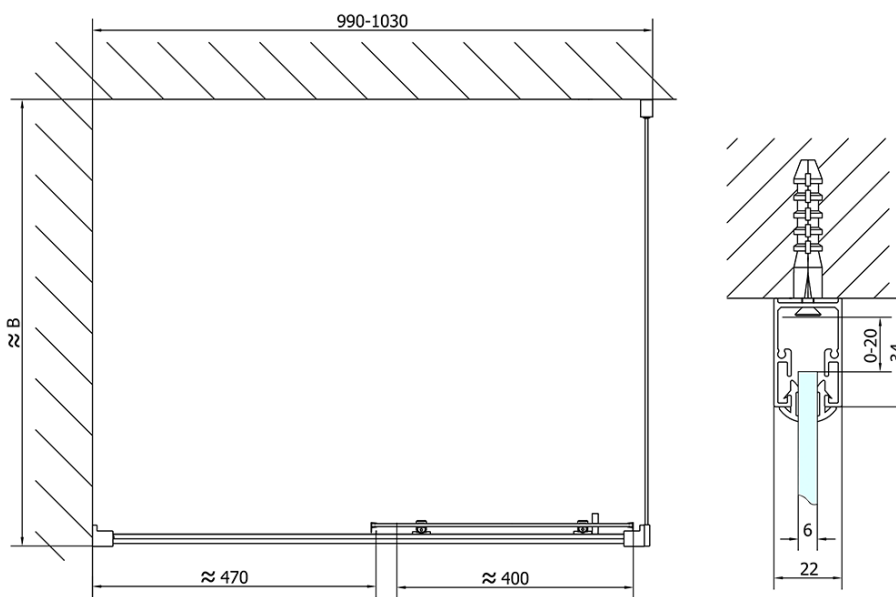

Order code: EL1015EL3415

Basic information

Brand: Polysan

Series: EASY

Size

Width: 1000 mm

Height: 1900 mm

Depth: 1000 mm

Properties

Profile colour: Chrome - polished aluminum

Shape: Square shower enclosures

Type of opening: Sliding door

Opening direction: Versatile

Opening width: 400 mm

Glass colour: TRANSPARENT glass

Glass thickness: 6 mm

Properties: Framed design

Weight / Piece: 61.5 kg

Packaging: 2 Piece

Warranty: 2 years

Technical sheet

	B
EL1015-EL3115	680-700
EL1015-EL3215	780-800
EL1015-EL3315	880-900
EL1015-EL3415	980-1000