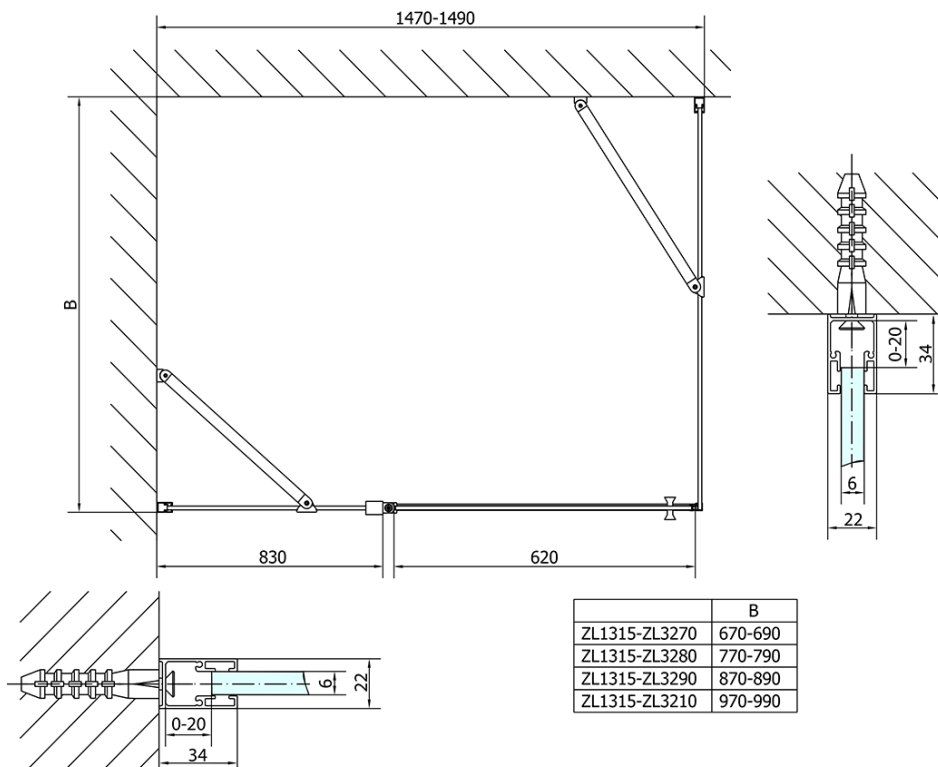

# Product list

Order code: **ZL1315ZL3210**

**Zoom Line Rectangular screen 1500x1000mm L/R variant**

ZL1315L

ZL3270L  
ZL3280L  
ZL3290L  
ZL3210L

ZL3270R  
ZL3280R  
ZL3290R  
ZL3210R

ZL1315R

	B
ZL1315-ZL3270	670-690
ZL1315-ZL3280	770-790
ZL1315-ZL3290	870-890
ZL1315-ZL3210	970-990