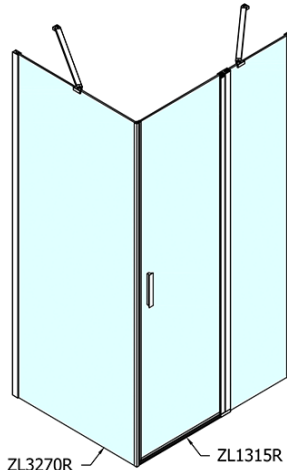

# Product list

Order code: **ZL1315ZL3210**

**Zoom Line Rectangular screen 1500x1000mm L/R variant**

ZL1315L

ZL3270L  
ZL3280L  
ZL3290L  
ZL3210L

ZL3270R  
ZL3280R  
ZL3290R  
ZL3210R

ZL1315R

	B
ZL1315-ZL3270	670-690
ZL1315-ZL3280	770-790
ZL1315-ZL3290	870-890
ZL1315-ZL3210	970-990