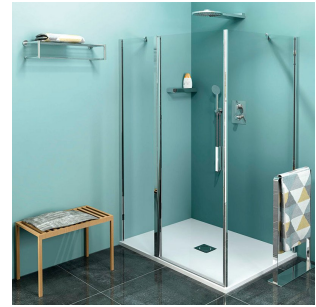

# Product list

Order code: **ZL1315ZL3210**

**Zoom Line Rectangular screen 1500x1000mm L/R variant**

ZL1315L

ZL3270L  
ZL3280L  
ZL3290L  
ZL3210L

ZL3270R  
ZL3280R  
ZL3290R  
ZL3210R

ZL1315R

	B
ZL1315-ZL3270	670-690
ZL1315-ZL3280	770-790
ZL1315-ZL3290	870-890
ZL1315-ZL3210	970-990