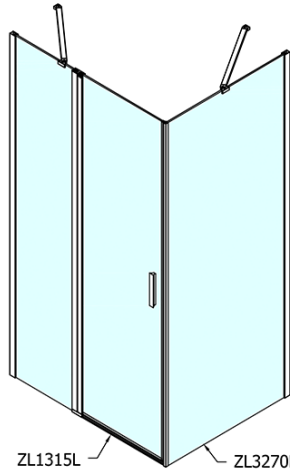

# Product list

Order code: **ZL1315ZL3210**

**Zoom Line Rectangular screen 1500x1000mm L/R variant**

ZL1315L

ZL3270L  
ZL3280L  
ZL3290L  
ZL3210L

ZL3270R  
ZL3280R  
ZL3290R  
ZL3210R

ZL1315R

	B
ZL1315-ZL3270	670-690
ZL1315-ZL3280	770-790
ZL1315-ZL3290	870-890
ZL1315-ZL3210	970-990