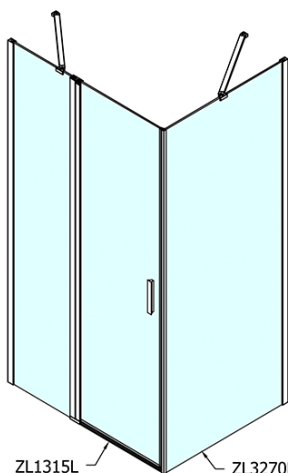

Product list

Order code: **ZL1315ZL3290**

Zoom Line Rectangular screen 1500x900mm L/R variant

ZL1315L
ZL3270L
ZL3280L
ZL3290L
ZL3210L

ZL3270R
ZL3280R
ZL3290R
ZL3210R
ZL1315R