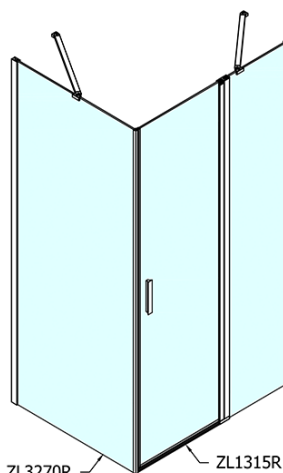

Product list

Order code: **ZL1315ZL3290**

Zoom Line Rectangular screen 1500x900mm L/R variant

ZL1315L
ZL3270L
ZL3280L
ZL3290L
ZL3210L

ZL3270R
ZL3280R
ZL3290R
ZL3210R
ZL1315R