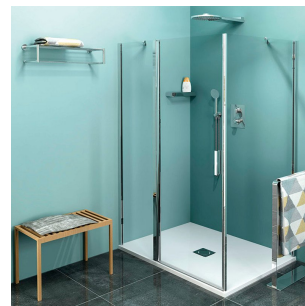

Product list

Order code: **ZL1315ZL3290**

Zoom Line Rectangular screen 1500x900mm L/R variant

ZL1315L
ZL3270L
ZL3280L
ZL3290L
ZL3210L

ZL3270R
ZL3280R
ZL3290R
ZL3210R
ZL1315R