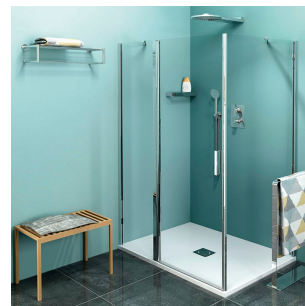

Product list

Order code: **ZL1315ZL3280**

Zoom Line Rectangular screen 1500x800mm L/R variant

ZL1315L

ZL3270L
ZL3280L
ZL3290L
ZL3210L

ZL3270R
ZL3280R
ZL3290R
ZL3210R

ZL1315R

	B
ZL1315-ZL3270	670-690
ZL1315-ZL3280	770-790
ZL1315-ZL3290	870-890
ZL1315-ZL3210	970-990