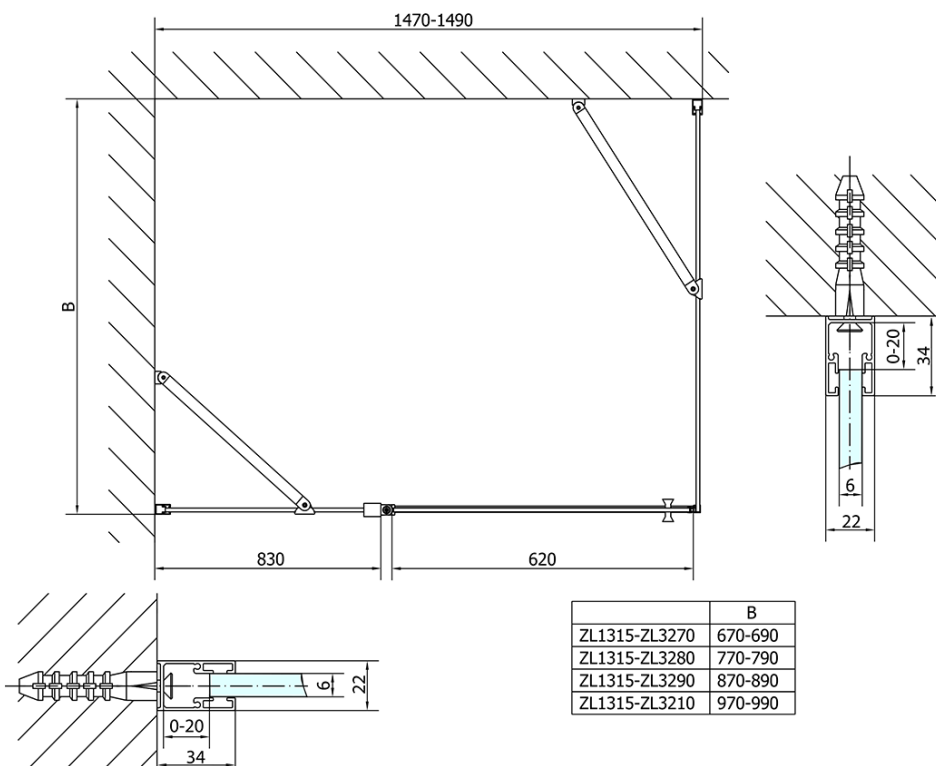

Product list

Order code: **ZL1315ZL3280**

Zoom Line Rectangular screen 1500x800mm L/R variant

ZL1315L

ZL3270L
ZL3280L
ZL3290L
ZL3210L

ZL3270R
ZL3280R
ZL3290R
ZL3210R

ZL1315R

	B
ZL1315-ZL3270	670-690
ZL1315-ZL3280	770-790
ZL1315-ZL3290	870-890
ZL1315-ZL3210	970-990