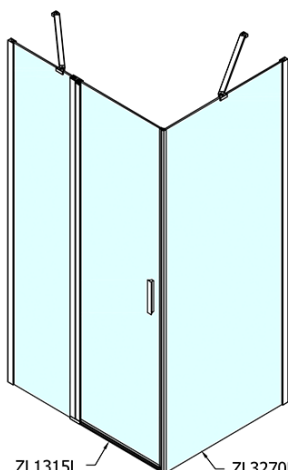

Product list

Order code: **ZL1315ZL3280**

Zoom Line Rectangular screen 1500x800mm L/R variant

ZL1315L

ZL3270L
ZL3280L
ZL3290L
ZL3210L

ZL3270R
ZL3280R
ZL3290R
ZL3210R

ZL1315R

	B
ZL1315-ZL3270	670-690
ZL1315-ZL3280	770-790
ZL1315-ZL3290	870-890
ZL1315-ZL3210	970-990