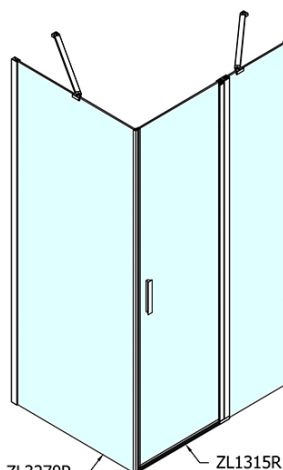

Product list

Order code: **ZL1315ZL3280**

Zoom Line Rectangular screen 1500x800mm L/R variant

ZL1315L

ZL3270L
ZL3280L
ZL3290L
ZL3210L

ZL3270R
ZL3280R
ZL3290R
ZL3210R

ZL1315R

	B
ZL1315-ZL3270	670-690
ZL1315-ZL3280	770-790
ZL1315-ZL3290	870-890
ZL1315-ZL3210	970-990