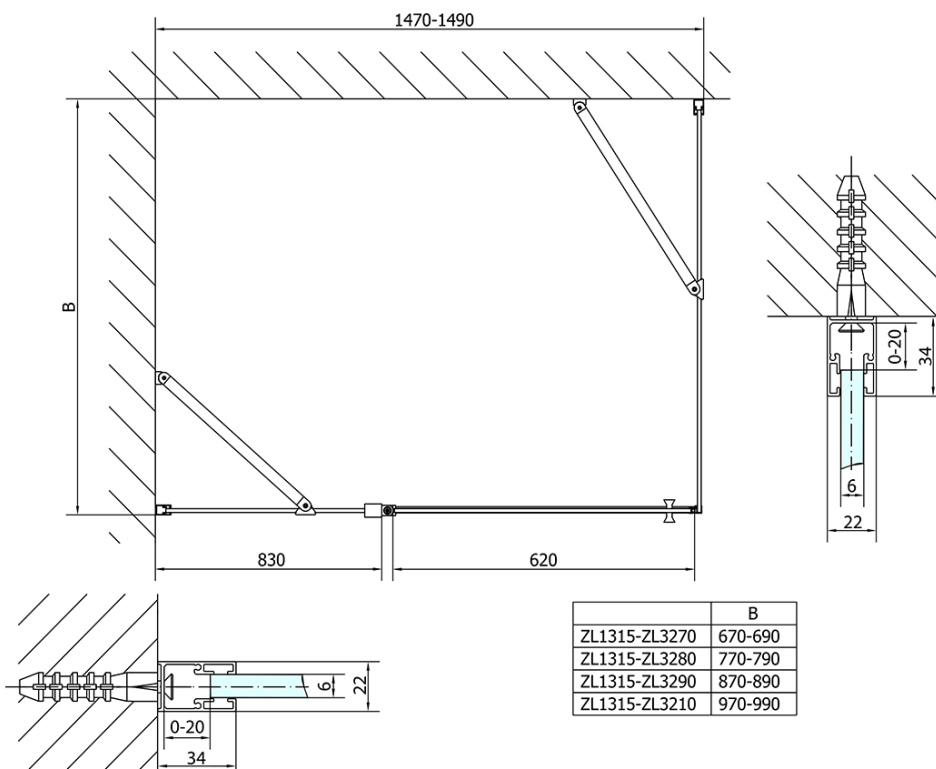

Order code: ZL1315ZL3280

Basic information

Brand: Polysan

Series: ZOOM

Size

Width: 1500 mm

Height: 1900 mm

Depth: 800 mm

Properties

Profile colour: Chrome - polished aluminum

Shape: Rectangular shower enclosures

Type of opening: Single pivot door

Opening direction: Versatile

Opening width: 620 mm

Glass colour: TRANSPARENT glass

Glass finish: Antidrop

Glass thickness: 6 mm

Properties: Frameless design, Opening outside and inside

Weight / Piece: 70.0 kg

Packaging: 2 Piece

Warranty: 2 years

Technical sheet

	B
ZL1315-ZL3270	670-690
ZL1315-ZL3280	770-790
ZL1315-ZL3290	870-890
ZL1315-ZL3210	970-990