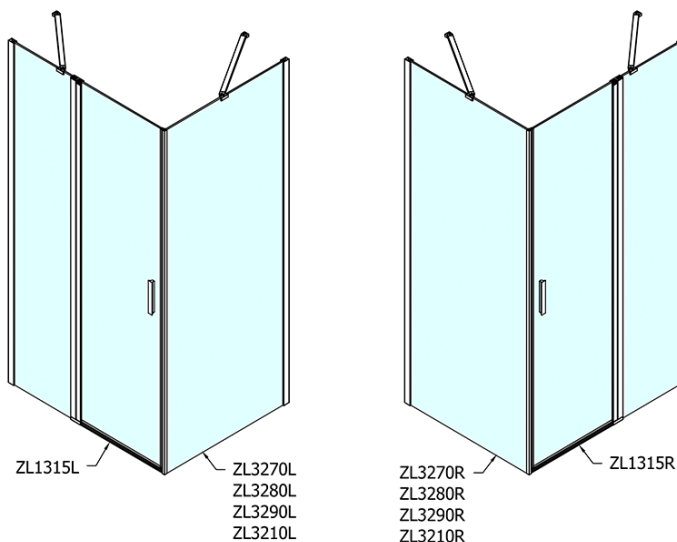

Properties

Profile colour: Chrome - polished aluminum

Shape: Rectangular shower enclosures

Type of opening: Single pivot door

Opening direction: Versatile

Opening width: 620 mm

Glass colour: TRANSPARENT glass

Glass finish: Antidrop

Glass thickness: 6 mm

Properties: Frameless design, Opening outside and inside

Weight / Piece: 70.0 kg

Packaging: 2 Piece

Warranty: 2 years

Technical sheet

	B
ZL1315-ZL3270	670-690
ZL1315-ZL3280	770-790
ZL1315-ZL3290	870-890
ZL1315-ZL3210	970-990