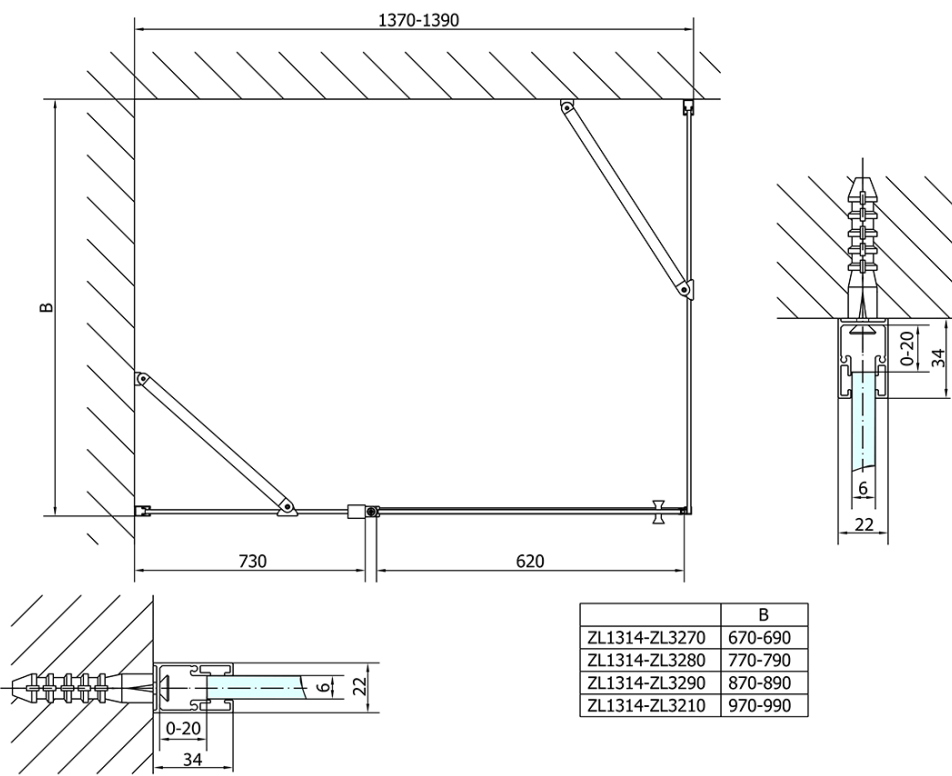

Order code: ZL1314ZL3210

Basic information

Brand: Polysan
Series: ZOOM

Size

Width: 1400 mm
Height: 1900 mm
Depth: 1000 mm

Properties

Profile colour: Chrome - polished aluminum
Shape: Rectangular shower enclosures
Type of opening: Single pivot door
Opening direction: Versatile
Opening width: 620 mm
Glass colour: TRANSPARENT glass
Glass finish: Antidrop
Glass thickness: 6 mm
Properties: Frameless design, Opening outside and inside
Weight / Piece: 73.5 kg
Packaging: 2 Piece
Warranty: 2 years

Technical sheet

ZL1314L
ZL3270L
ZL3280L
ZL3290L
ZL3210L

ZL3270R
ZL3280R
ZL3290R
ZL3210R
ZL1314R

	B
ZL1314-ZL3270	670-690
ZL1314-ZL3280	770-790
ZL1314-ZL3290	870-890
ZL1314-ZL3210	970-990