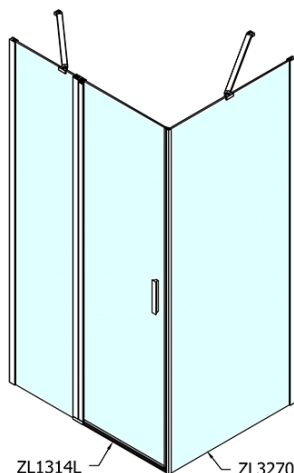

Order code: ZL1314ZL3210

Basic information

Brand: Polysan
Series: ZOOM

Size

Width: 1400 mm
Height: 1900 mm
Depth: 1000 mm

Properties

Profile colour: Chrome - polished aluminum
Shape: Rectangular shower enclosures
Type of opening: Single pivot door
Opening direction: Versatile
Opening width: 620 mm
Glass colour: TRANSPARENT glass
Glass finish: Antidrop
Glass thickness: 6 mm
Properties: Frameless design, Opening outside and inside
Weight / Piece: 73.5 kg
Packaging: 2 Piece
Warranty: 2 years

Technical sheet

ZL1314L
ZL3270L
ZL3280L
ZL3290L
ZL3210L

ZL3270R
ZL3280R
ZL3290R
ZL3210R
ZL1314R

	B
ZL1314-ZL3270	670-690
ZL1314-ZL3280	770-790
ZL1314-ZL3290	870-890
ZL1314-ZL3210	970-990