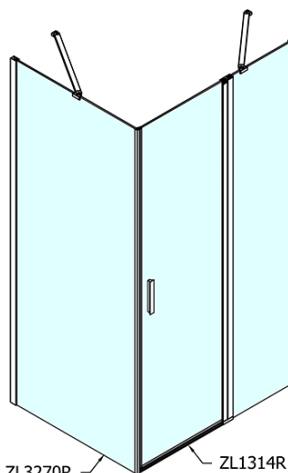

Order code: ZL1314ZL3210

Basic information

Brand: Polysan
Series: ZOOM

Size

Width: 1400 mm
Height: 1900 mm
Depth: 1000 mm

Properties

Profile colour: Chrome - polished aluminum
Shape: Rectangular shower enclosures
Type of opening: Single pivot door
Opening direction: Versatile
Opening width: 620 mm
Glass colour: TRANSPARENT glass
Glass finish: Antidrop
Glass thickness: 6 mm
Properties: Frameless design, Opening outside and inside
Weight / Piece: 73.5 kg
Packaging: 2 Piece
Warranty: 2 years

Technical sheet

ZL1314L
ZL3270L
ZL3280L
ZL3290L
ZL3210L

ZL3270R
ZL3280R
ZL3290R
ZL3210R
ZL1314R

	B
ZL1314-ZL3270	670-690
ZL1314-ZL3280	770-790
ZL1314-ZL3290	870-890
ZL1314-ZL3210	970-990