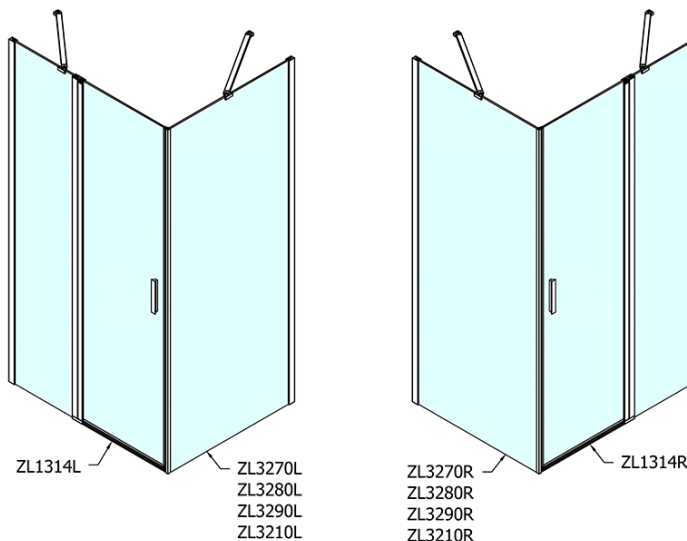

Product list

Order code: **ZL1314ZL3290**

Zoom Line Rectangular screen 1400x900mm L/R variant

	B
ZL1314-ZL3270	670-690
ZL1314-ZL3280	770-790
ZL1314-ZL3290	870-890
ZL1314-ZL3210	970-990