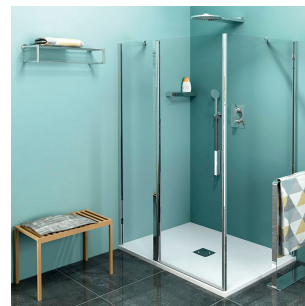

Product list

Order code: **ZL1314ZL3290**

Zoom Line Rectangular screen 1400x900mm L/R variant

	B
ZL1314-ZL3270	670-690
ZL1314-ZL3280	770-790
ZL1314-ZL3290	870-890
ZL1314-ZL3210	970-990