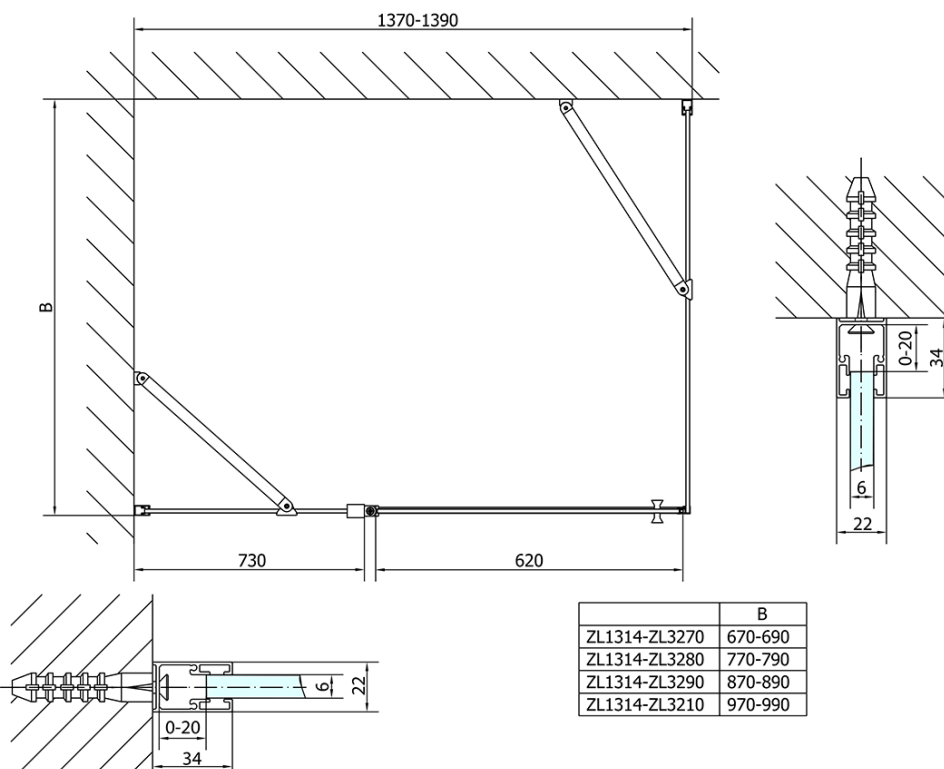

Product list

Order code: **ZL1314ZL3290**

Zoom Line Rectangular screen 1400x900mm L/R variant

	B
ZL1314-ZL3270	670-690
ZL1314-ZL3280	770-790
ZL1314-ZL3290	870-890
ZL1314-ZL3210	970-990