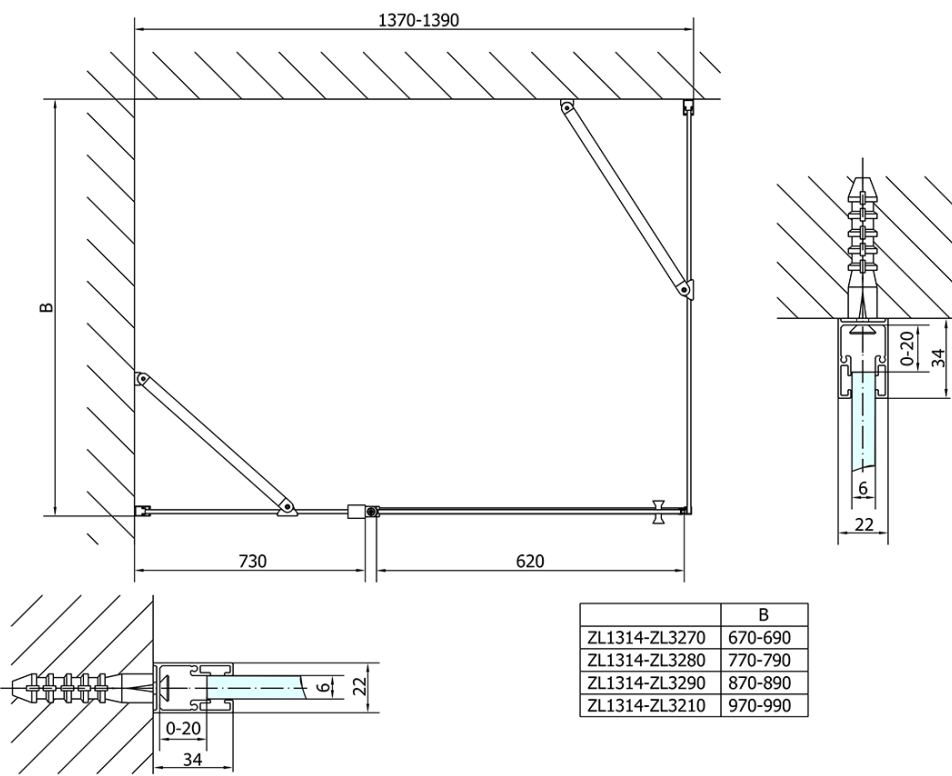

ZOOM Rectangular screen 1400x900mm L/R variant

Order code: ZL1314ZL3290

Basic information

Brand: Polysan
Series: ZOOM

Size

Width: 1400 mm
Height: 1900 mm
Depth: 900 mm

Properties

Profile colour: Chrome - polished aluminum
Shape: Rectangular shower enclosures
Type of opening: Single pivot door
Opening direction: Versatile
Opening width: 620 mm
Glass colour: TRANSPARENT glass
Glass finish: Antidrop
Glass thickness: 6 mm
Properties: Frameless design, Opening outside and inside
Weight / Piece: 70.5 kg
Packaging: 2 Piece
Warranty: 2 years

Technical sheet

ZL1314L
ZL3270L
ZL3280L
ZL3290L
ZL3210L

ZL3270R
ZL3280R
ZL3290R
ZL3210R
ZL1314R

	B
ZL1314-ZL3270	670-690
ZL1314-ZL3280	770-790
ZL1314-ZL3290	870-890
ZL1314-ZL3210	970-990