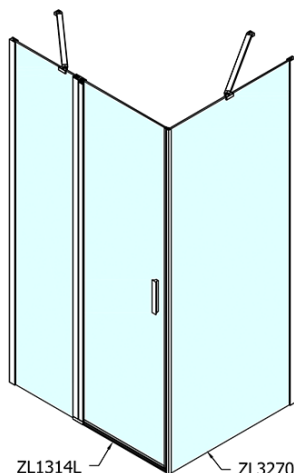

ZOOM Rectangular screen 1400x900mm L/R variant

Order code: ZL1314ZL3290

Basic information

Brand: Polysan
Series: ZOOM

Size

Width: 1400 mm
Height: 1900 mm
Depth: 900 mm

Properties

Profile colour: Chrome - polished aluminum
Shape: Rectangular shower enclosures
Type of opening: Single pivot door
Opening direction: Versatile
Opening width: 620 mm
Glass colour: TRANSPARENT glass
Glass finish: Antidrop
Glass thickness: 6 mm
Properties: Frameless design, Opening outside and inside
Weight / Piece: 70.5 kg
Packaging: 2 Piece
Warranty: 2 years

Technical sheet

ZL1314L
ZL3270L
ZL3280L
ZL3290L
ZL3210L

ZL3270R
ZL3280R
ZL3290R
ZL3210R
ZL1314R

	B
ZL1314-ZL3270	670-690
ZL1314-ZL3280	770-790
ZL1314-ZL3290	870-890
ZL1314-ZL3210	970-990