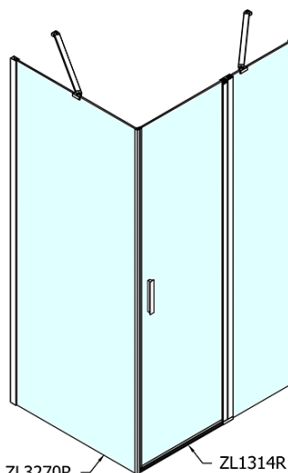

ZOOM Rectangular screen 1400x900mm L/R variant

Order code: ZL1314ZL3290

Basic information

Brand: Polysan
Series: ZOOM

Size

Width: 1400 mm
Height: 1900 mm
Depth: 900 mm

Properties

Profile colour: Chrome - polished aluminum
Shape: Rectangular shower enclosures
Type of opening: Single pivot door
Opening direction: Versatile
Opening width: 620 mm
Glass colour: TRANSPARENT glass
Glass finish: Antidrop
Glass thickness: 6 mm
Properties: Frameless design, Opening outside and inside
Weight / Piece: 70.5 kg
Packaging: 2 Piece
Warranty: 2 years

Technical sheet

ZL1314L
ZL3270L
ZL3280L
ZL3290L
ZL3210L

ZL3270R
ZL3280R
ZL3290R
ZL3210R
ZL1314R

	B
ZL1314-ZL3270	670-690
ZL1314-ZL3280	770-790
ZL1314-ZL3290	870-890
ZL1314-ZL3210	970-990