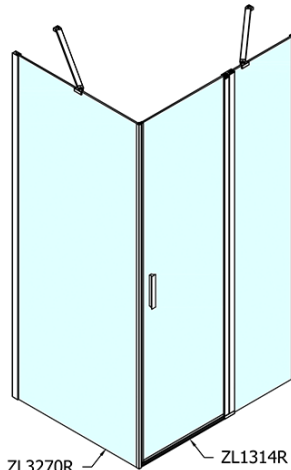

Product list

Order code: **ZL1314ZL3280**

Zoom Line Rectangular screen 1400x800mm L/R variant

ZL1314L
ZL3270L
ZL3280L
ZL3290L
ZL3210L

ZL3270R
ZL3280R
ZL3290R
ZL3210R
ZL1314R

	B
ZL1314-ZL3270	670-690
ZL1314-ZL3280	770-790
ZL1314-ZL3290	870-890
ZL1314-ZL3210	970-990