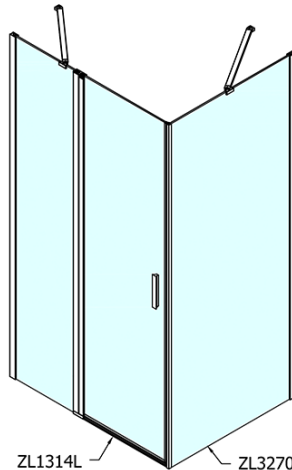

Product list

Order code: **ZL1314ZL3280**

Zoom Line Rectangular screen 1400x800mm L/R variant

ZL1314L
ZL3270L
ZL3280L
ZL3290L
ZL3210L

ZL3270R
ZL3280R
ZL3290R
ZL3210R
ZL1314R

	B
ZL1314-ZL3270	670-690
ZL1314-ZL3280	770-790
ZL1314-ZL3290	870-890
ZL1314-ZL3210	970-990