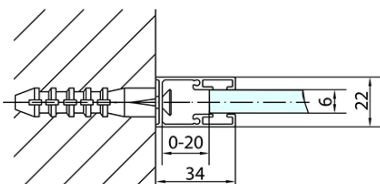

Product list

Order code: **ZL1314ZL3280**

Zoom Line Rectangular screen 1400x800mm L/R variant

ZL1314L
ZL3270L
ZL3280L
ZL3290L
ZL3210L

ZL3270R
ZL3280R
ZL3290R
ZL3210R
ZL1314R

	B
ZL1314-ZL3270	670-690
ZL1314-ZL3280	770-790
ZL1314-ZL3290	870-890
ZL1314-ZL3210	970-990