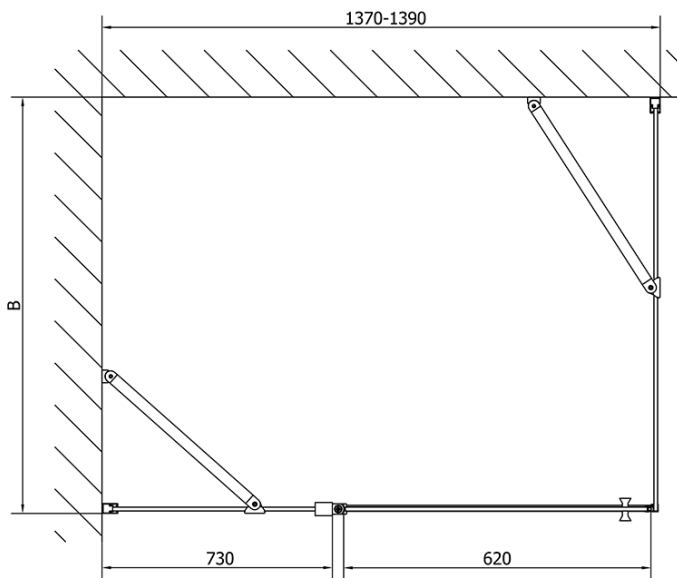

Product list

Order code: **ZL1314ZL3280**

Zoom Line Rectangular screen 1400x800mm L/R variant

ZL1314L
ZL3270L
ZL3280L
ZL3290L
ZL3210L

ZL3270R
ZL3280R
ZL3290R
ZL3210R
ZL1314R

	B
ZL1314-ZL3270	670-690
ZL1314-ZL3280	770-790
ZL1314-ZL3290	870-890
ZL1314-ZL3210	970-990