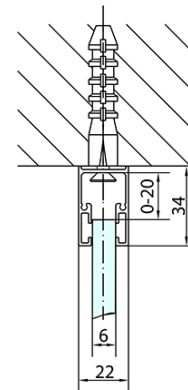

Product list

Order code: **ZL1314ZL3280**

Zoom Line Rectangular screen 1400x800mm L/R variant

ZL1314L
ZL3270L
ZL3280L
ZL3290L
ZL3210L

ZL3270R
ZL3280R
ZL3290R
ZL3210R
ZL1314R

	B
ZL1314-ZL3270	670-690
ZL1314-ZL3280	770-790
ZL1314-ZL3290	870-890
ZL1314-ZL3210	970-990