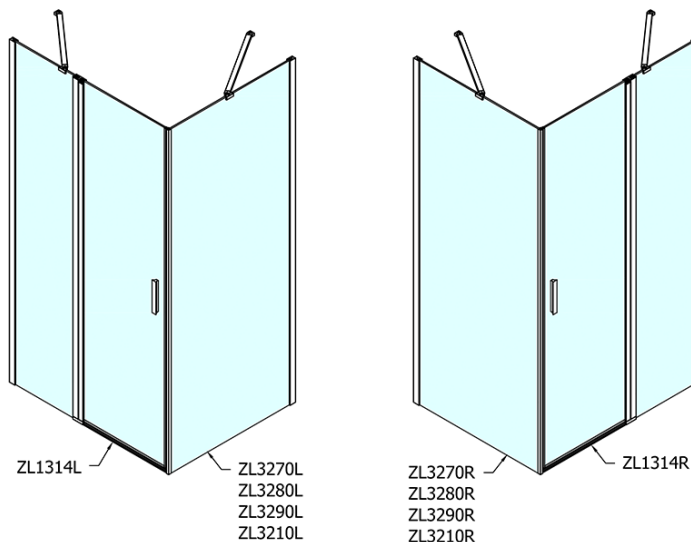

Technical sheet

	B
ZL1314-ZL3270	670-690
ZL1314-ZL3280	770-790
ZL1314-ZL3290	870-890
ZL1314-ZL3210	970-990