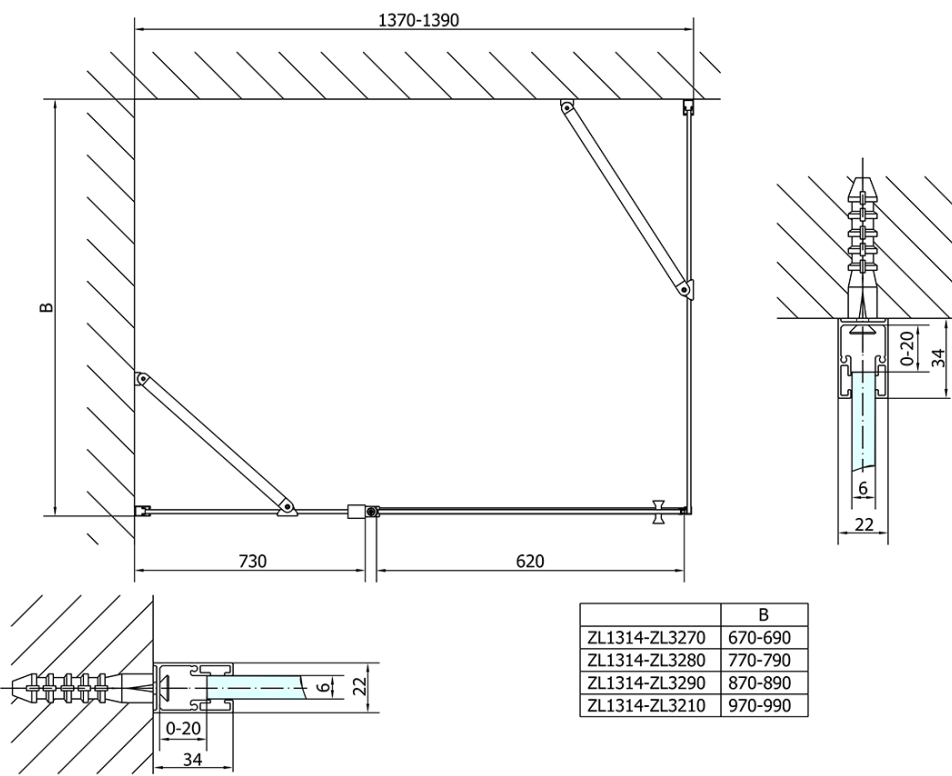

## Size

**Width:** 1400 mm  
**Height:** 1900 mm  
**Depth:** 800 mm

## Properties

**Profile colour:** Chrome - polished aluminum  
**Shape:** Rectangular shower enclosures  
**Type of opening:** Single pivot door  
**Opening direction:** Versatile  
**Opening width:** 620 mm  
**Glass colour:** TRANSPARENT glass  
**Glass finish:** Antidrop  
**Glass thickness:** 6 mm  
**Properties:** Frameless design, Opening outside and inside  
**Weight / Piece:** 67.5 kg  
**Packaging:** 2 Piece  
**Warranty:** 2 years

Technical sheet

	B
ZL1314-ZL3270	670-690
ZL1314-ZL3280	770-790
ZL1314-ZL3290	870-890
ZL1314-ZL3210	970-990