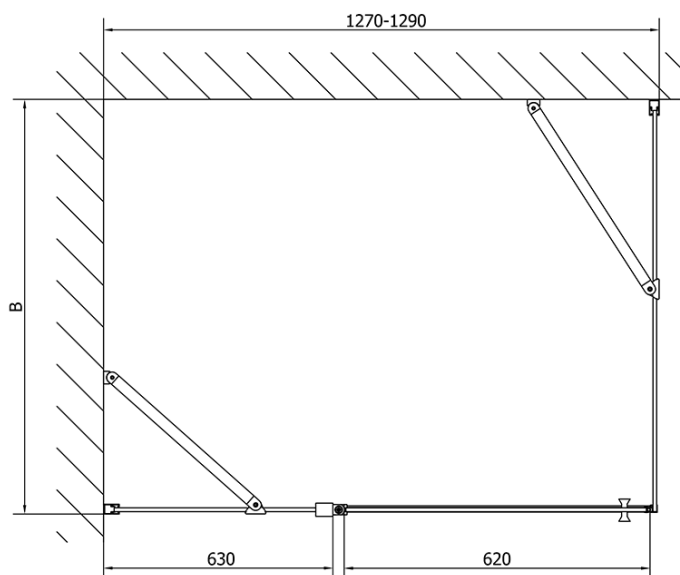

# Product list

Order code: **ZL1313ZL3210**

**Zoom Line Rectangular screen 1300x1000mm L/R variant**

ZL1313L

ZL3270L  
ZL3280L  
ZL3290L  
ZL3210L

ZL3270R  
ZL3280R  
ZL3290R  
ZL3210R

ZL1313R

	B
ZL1313-ZL3270	670-690
ZL1313-ZL3280	770-790
ZL1313-ZL3290	870-890
ZL1313-ZL3210	970-990