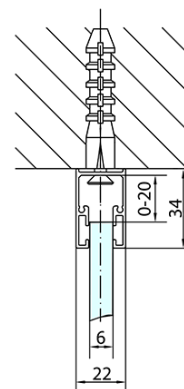

# Product list

Order code: **ZL1313ZL3210**

**Zoom Line Rectangular screen 1300x1000mm L/R variant**

ZL1313L

ZL3270L  
ZL3280L  
ZL3290L  
ZL3210L

ZL3270R  
ZL3280R  
ZL3290R  
ZL3210R

ZL1313R

	B
ZL1313-ZL3270	670-690
ZL1313-ZL3280	770-790
ZL1313-ZL3290	870-890
ZL1313-ZL3210	970-990