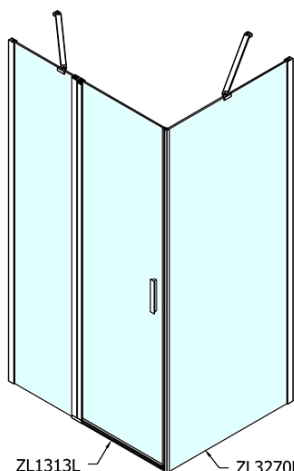

# Product list

Order code: **ZL1313ZL3210**

**Zoom Line Rectangular screen 1300x1000mm L/R variant**

ZL1313L

ZL3270L  
ZL3280L  
ZL3290L  
ZL3210L

ZL3270R  
ZL3280R  
ZL3290R  
ZL3210R

ZL1313R

	B
ZL1313-ZL3270	670-690
ZL1313-ZL3280	770-790
ZL1313-ZL3290	870-890
ZL1313-ZL3210	970-990