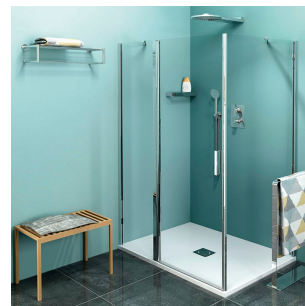

# Product list

Order code: **ZL1313ZL3210**

**Zoom Line Rectangular screen 1300x1000mm L/R variant**

ZL1313L

ZL3270L  
ZL3280L  
ZL3290L  
ZL3210L

ZL3270R  
ZL3280R  
ZL3290R  
ZL3210R

ZL1313R

	B
ZL1313-ZL3270	670-690
ZL1313-ZL3280	770-790
ZL1313-ZL3290	870-890
ZL1313-ZL3210	970-990