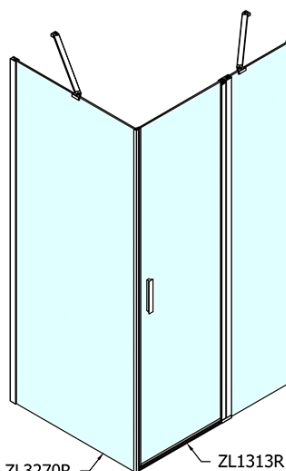

# Product list

Order code: **ZL1313ZL3210**

**Zoom Line Rectangular screen 1300x1000mm L/R variant**

ZL1313L

ZL3270L  
ZL3280L  
ZL3290L  
ZL3210L

ZL3270R  
ZL3280R  
ZL3290R  
ZL3210R

ZL1313R

	B
ZL1313-ZL3270	670-690
ZL1313-ZL3280	770-790
ZL1313-ZL3290	870-890
ZL1313-ZL3210	970-990