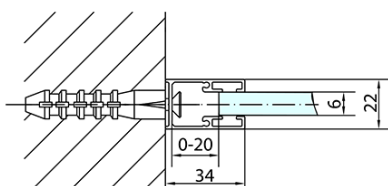

# Product list

Order code: **ZL1313ZL3210**

**Zoom Line Rectangular screen 1300x1000mm L/R variant**

ZL1313L

ZL3270L  
ZL3280L  
ZL3290L  
ZL3210L

ZL3270R  
ZL3280R  
ZL3290R  
ZL3210R

ZL1313R

	B
ZL1313-ZL3270	670-690
ZL1313-ZL3280	770-790
ZL1313-ZL3290	870-890
ZL1313-ZL3210	970-990