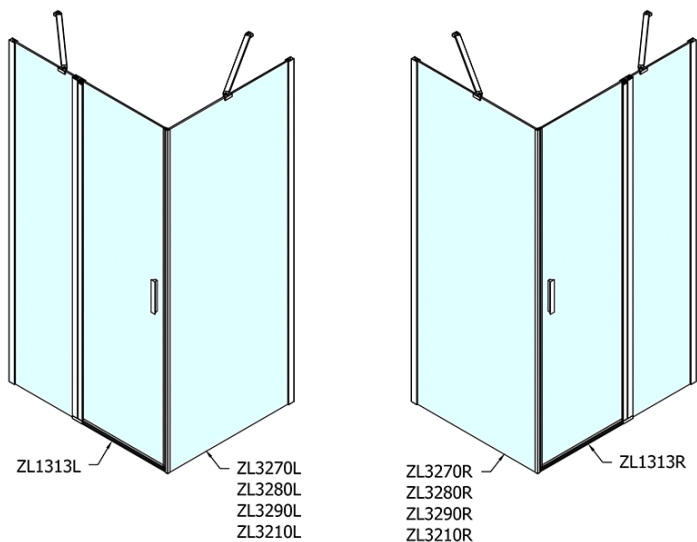

Technical sheet

	B
ZL1313-ZL3270	670-690
ZL1313-ZL3280	770-790
ZL1313-ZL3290	870-890
ZL1313-ZL3210	970-990