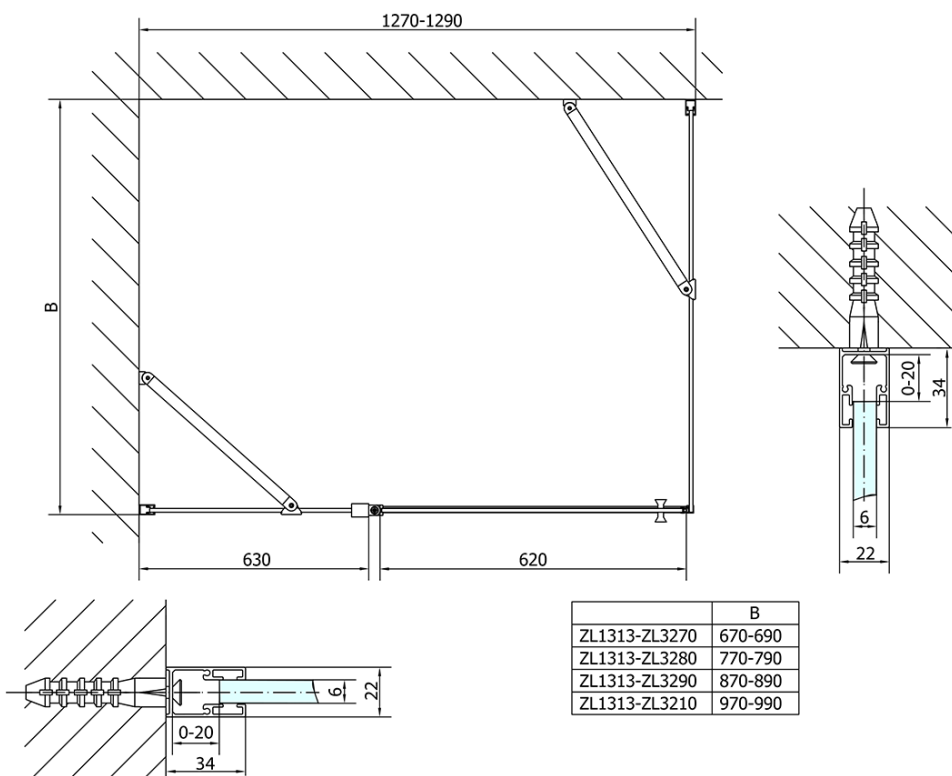

## Size

**Width:** 1300 mm  
**Height:** 1900 mm  
**Depth:** 1000 mm

## Properties

**Profile colour:** Chrome - polished aluminum  
**Shape:** Rectangular shower enclosures  
**Type of opening:** Single pivot door  
**Opening direction:** Versatile  
**Opening width:** 620 mm  
**Glass colour:** TRANSPARENT glass  
**Glass finish:** Antidrop  
**Glass thickness:** 6 mm  
**Properties:** Frameless design, Opening outside and inside  
**Weight / Piece:** 70.5 kg  
**Packaging:** 2 Piece  
**Warranty:** 2 years

Technical sheet

	B
ZL1313-ZL3270	670-690
ZL1313-ZL3280	770-790
ZL1313-ZL3290	870-890
ZL1313-ZL3210	970-990