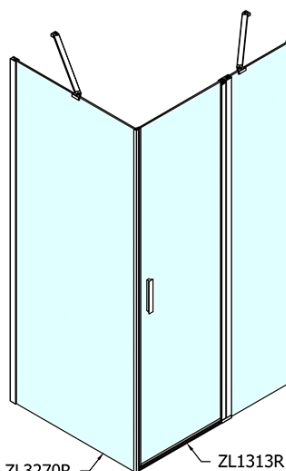

Product list

Order code: **ZL1313ZL3290**

Zoom Line Rectangular screen 1300x900mm L/R variant

ZL1313L

ZL3270L
ZL3280L
ZL3290L
ZL3210L

ZL3270R
ZL3280R
ZL3290R
ZL3210R

ZL1313R

	B
ZL1313-ZL3270	670-690
ZL1313-ZL3280	770-790
ZL1313-ZL3290	870-890
ZL1313-ZL3210	970-990