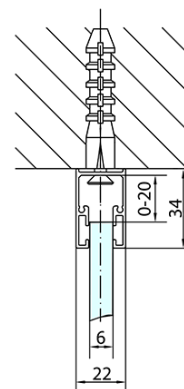

Product list

Order code: **ZL1313ZL3290**

Zoom Line Rectangular screen 1300x900mm L/R variant

ZL1313L

ZL3270L
ZL3280L
ZL3290L
ZL3210L

ZL3270R
ZL3280R
ZL3290R
ZL3210R

ZL1313R

	B
ZL1313-ZL3270	670-690
ZL1313-ZL3280	770-790
ZL1313-ZL3290	870-890
ZL1313-ZL3210	970-990