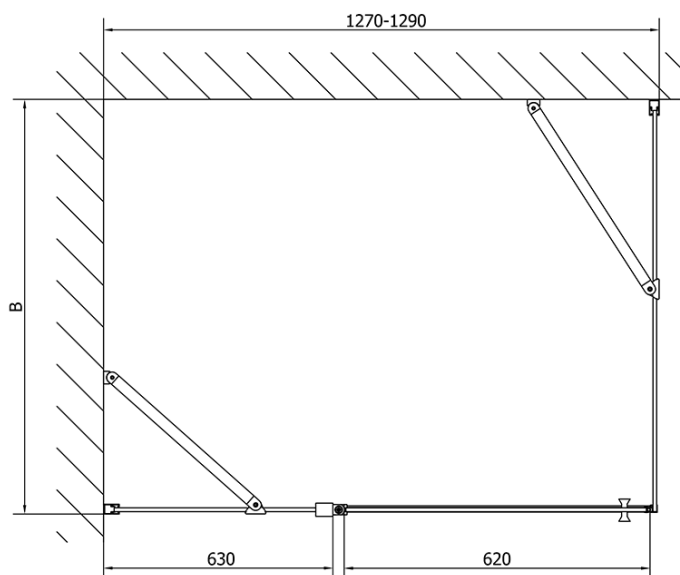

Product list

Order code: **ZL1313ZL3290**

Zoom Line Rectangular screen 1300x900mm L/R variant

ZL1313L

ZL3270L
ZL3280L
ZL3290L
ZL3210L

ZL3270R
ZL3280R
ZL3290R
ZL3210R

ZL1313R

	B
ZL1313-ZL3270	670-690
ZL1313-ZL3280	770-790
ZL1313-ZL3290	870-890
ZL1313-ZL3210	970-990