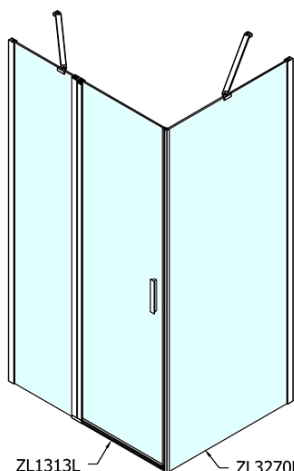

Product list

Order code: **ZL1313ZL3290**

Zoom Line Rectangular screen 1300x900mm L/R variant

ZL1313L

ZL3270L
ZL3280L
ZL3290L
ZL3210L

ZL3270R
ZL3280R
ZL3290R
ZL3210R

ZL1313R

	B
ZL1313-ZL3270	670-690
ZL1313-ZL3280	770-790
ZL1313-ZL3290	870-890
ZL1313-ZL3210	970-990