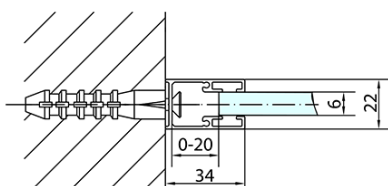

Product list

Order code: **ZL1313ZL3290**

Zoom Line Rectangular screen 1300x900mm L/R variant

ZL1313L

ZL3270L
ZL3280L
ZL3290L
ZL3210L

ZL3270R
ZL3280R
ZL3290R
ZL3210R

ZL1313R

	B
ZL1313-ZL3270	670-690
ZL1313-ZL3280	770-790
ZL1313-ZL3290	870-890
ZL1313-ZL3210	970-990