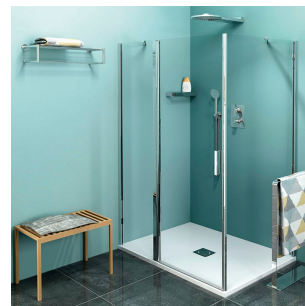

Product list

Order code: **ZL1313ZL3290**

Zoom Line Rectangular screen 1300x900mm L/R variant

ZL1313L

ZL3270L
ZL3280L
ZL3290L
ZL3210L

ZL3270R
ZL3280R
ZL3290R
ZL3210R

ZL1313R

	B
ZL1313-ZL3270	670-690
ZL1313-ZL3280	770-790
ZL1313-ZL3290	870-890
ZL1313-ZL3210	970-990