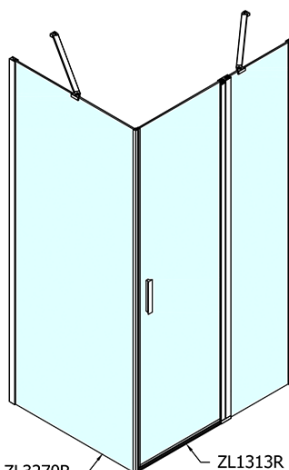

Order code: ZL1313ZL3290

Basic information

Brand: Polysan
Series: ZOOM

Size

Width: 1300 mm
Height: 1900 mm
Depth: 900 mm

Properties

Profile colour: Chrome - polished aluminum
Shape: Rectangular shower enclosures
Type of opening: Single pivot door
Opening direction: Versatile
Opening width: 620 mm
Glass colour: TRANSPARENT glass
Glass finish: Antidrop
Glass thickness: 6 mm
Properties: Frameless design, Opening outside and inside
Weight / Piece: 67.5 kg
Packaging: 2 Piece
Warranty: 2 years

Technical sheet

ZL1313L
ZL3270L
ZL3280L
ZL3290L
ZL3210L

ZL3270R
ZL3280R
ZL3290R
ZL3210R
ZL1313R

	B
ZL1313-ZL3270	670-690
ZL1313-ZL3280	770-790
ZL1313-ZL3290	870-890
ZL1313-ZL3210	970-990