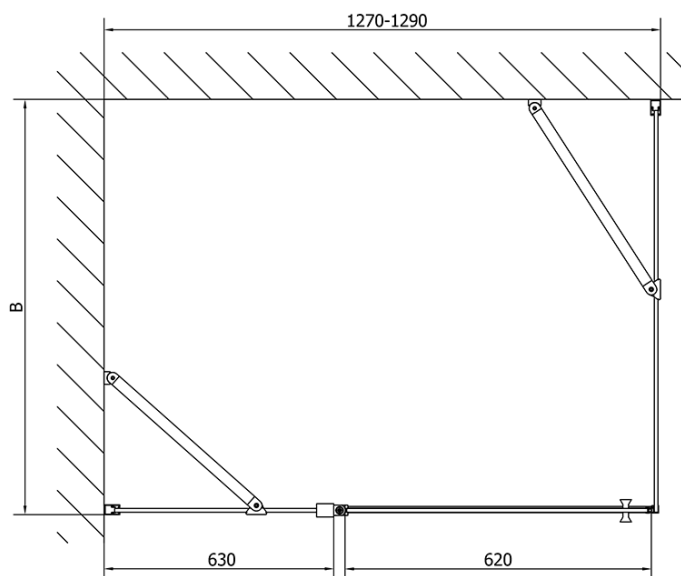

Order code: ZL1313ZL3290

Basic information

Brand: Polysan
Series: ZOOM

Size

Width: 1300 mm
Height: 1900 mm
Depth: 900 mm

Properties

Profile colour: Chrome - polished aluminum
Shape: Rectangular shower enclosures
Type of opening: Single pivot door
Opening direction: Versatile
Opening width: 620 mm
Glass colour: TRANSPARENT glass
Glass finish: Antidrop
Glass thickness: 6 mm
Properties: Frameless design, Opening outside and inside
Weight / Piece: 67.5 kg
Packaging: 2 Piece
Warranty: 2 years

Technical sheet

ZL1313L
ZL3270L
ZL3280L
ZL3290L
ZL3210L

ZL3270R
ZL3280R
ZL3290R
ZL3210R
ZL1313R

	B
ZL1313-ZL3270	670-690
ZL1313-ZL3280	770-790
ZL1313-ZL3290	870-890
ZL1313-ZL3210	970-990