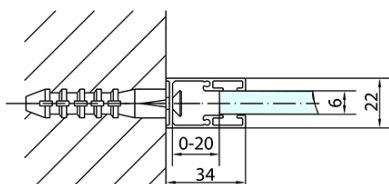

Order code: ZL1313ZL3290

Basic information

Brand: Polysan
Series: ZOOM

Size

Width: 1300 mm
Height: 1900 mm
Depth: 900 mm

Properties

Profile colour: Chrome - polished aluminum
Shape: Rectangular shower enclosures
Type of opening: Single pivot door
Opening direction: Versatile
Opening width: 620 mm
Glass colour: TRANSPARENT glass
Glass finish: Antidrop
Glass thickness: 6 mm
Properties: Frameless design, Opening outside and inside
Weight / Piece: 67.5 kg
Packaging: 2 Piece
Warranty: 2 years

Technical sheet

ZL1313L
ZL3270L
ZL3280L
ZL3290L
ZL3210L

ZL3270R
ZL3280R
ZL3290R
ZL3210R
ZL1313R

	B
ZL1313-ZL3270	670-690
ZL1313-ZL3280	770-790
ZL1313-ZL3290	870-890
ZL1313-ZL3210	970-990