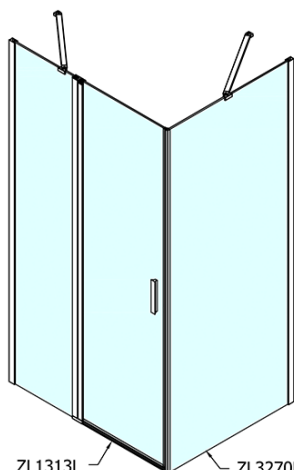

Order code: ZL1313ZL3290

Basic information

Brand: Polysan
Series: ZOOM

Size

Width: 1300 mm
Height: 1900 mm
Depth: 900 mm

Properties

Profile colour: Chrome - polished aluminum
Shape: Rectangular shower enclosures
Type of opening: Single pivot door
Opening direction: Versatile
Opening width: 620 mm
Glass colour: TRANSPARENT glass
Glass finish: Antidrop
Glass thickness: 6 mm
Properties: Frameless design, Opening outside and inside
Weight / Piece: 67.5 kg
Packaging: 2 Piece
Warranty: 2 years

Technical sheet

ZL1313L
ZL3270L
ZL3280L
ZL3290L
ZL3210L

ZL3270R
ZL3280R
ZL3290R
ZL3210R
ZL1313R

	B
ZL1313-ZL3270	670-690
ZL1313-ZL3280	770-790
ZL1313-ZL3290	870-890
ZL1313-ZL3210	970-990