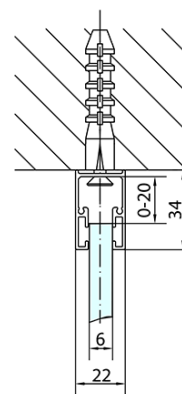

Order code: ZL1313ZL3290

Basic information

Brand: Polysan
Series: ZOOM

Size

Width: 1300 mm
Height: 1900 mm
Depth: 900 mm

Properties

Profile colour: Chrome - polished aluminum
Shape: Rectangular shower enclosures
Type of opening: Single pivot door
Opening direction: Versatile
Opening width: 620 mm
Glass colour: TRANSPARENT glass
Glass finish: Antidrop
Glass thickness: 6 mm
Properties: Frameless design, Opening outside and inside
Weight / Piece: 67.5 kg
Packaging: 2 Piece
Warranty: 2 years

Technical sheet

ZL1313L
ZL3270L
ZL3280L
ZL3290L
ZL3210L

ZL3270R
ZL3280R
ZL3290R
ZL3210R
ZL1313R

	B
ZL1313-ZL3270	670-690
ZL1313-ZL3280	770-790
ZL1313-ZL3290	870-890
ZL1313-ZL3210	970-990