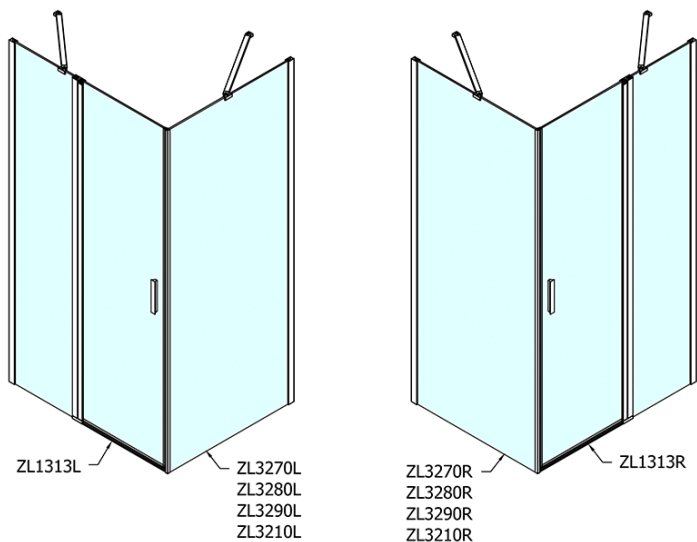

Order code: ZL1313ZL3290

Basic information

Brand: Polysan
Series: ZOOM

Size

Width: 1300 mm
Height: 1900 mm
Depth: 900 mm

Properties

Profile colour: Chrome - polished aluminum
Shape: Rectangular shower enclosures
Type of opening: Single pivot door
Opening direction: Versatile
Opening width: 620 mm
Glass colour: TRANSPARENT glass
Glass finish: Antidrop
Glass thickness: 6 mm
Properties: Frameless design, Opening outside and inside
Weight / Piece: 67.5 kg
Packaging: 2 Piece
Warranty: 2 years

Technical sheet

	B
ZL1313-ZL3270	670-690
ZL1313-ZL3280	770-790
ZL1313-ZL3290	870-890
ZL1313-ZL3210	970-990