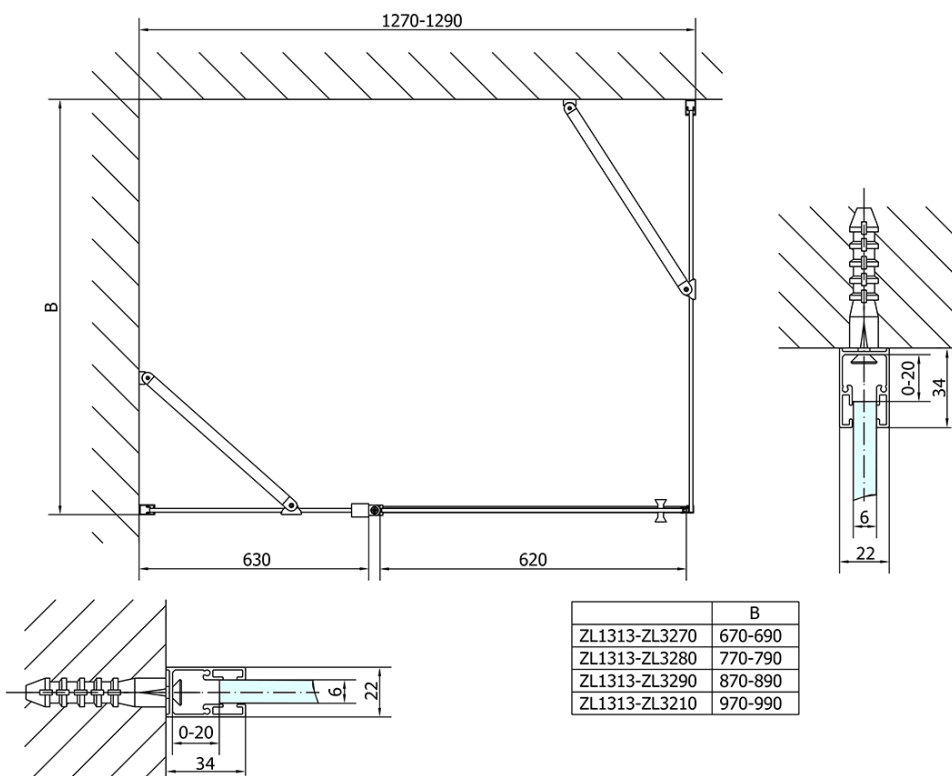

Order code: ZL1313ZL3290

Basic information

Brand: Polysan
Series: ZOOM

Size

Width: 1300 mm
Height: 1900 mm
Depth: 900 mm

Properties

Profile colour: Chrome - polished aluminum
Shape: Rectangular shower enclosures
Type of opening: Single pivot door
Opening direction: Versatile
Opening width: 620 mm
Glass colour: TRANSPARENT glass
Glass finish: Antidrop
Glass thickness: 6 mm
Properties: Frameless design, Opening outside and inside
Weight / Piece: 67.5 kg
Packaging: 2 Piece
Warranty: 2 years

Technical sheet

	B
ZL1313-ZL3270	670-690
ZL1313-ZL3280	770-790
ZL1313-ZL3290	870-890
ZL1313-ZL3210	970-990