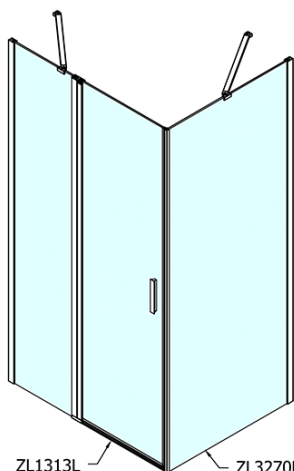

Product list

Order code: **ZL1313ZL3280**

Zoom Line Rectangular screen 1300x800mm L/R variant

ZL1313L

ZL3270L
ZL3280L
ZL3290L
ZL3210L

ZL3270R
ZL3280R
ZL3290R
ZL3210R

ZL1313R

	B
ZL1313-ZL3270	670-690
ZL1313-ZL3280	770-790
ZL1313-ZL3290	870-890
ZL1313-ZL3210	970-990