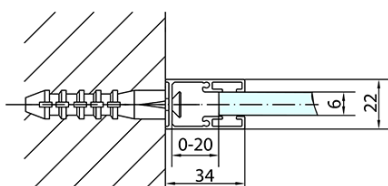

Product list

Order code: **ZL1313ZL3280**

Zoom Line Rectangular screen 1300x800mm L/R variant

ZL1313L

ZL3270L
ZL3280L
ZL3290L
ZL3210L

ZL3270R
ZL3280R
ZL3290R
ZL3210R

ZL1313R

	B
ZL1313-ZL3270	670-690
ZL1313-ZL3280	770-790
ZL1313-ZL3290	870-890
ZL1313-ZL3210	970-990