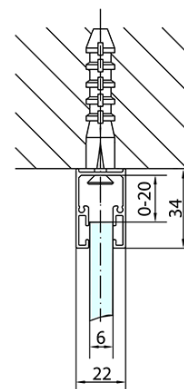

Product list

Order code: **ZL1313ZL3280**

Zoom Line Rectangular screen 1300x800mm L/R variant

ZL1313L

ZL3270L
ZL3280L
ZL3290L
ZL3210L

ZL3270R
ZL3280R
ZL3290R
ZL3210R

ZL1313R

	B
ZL1313-ZL3270	670-690
ZL1313-ZL3280	770-790
ZL1313-ZL3290	870-890
ZL1313-ZL3210	970-990