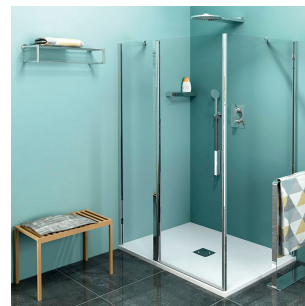

Product list

Order code: **ZL1313ZL3280**

Zoom Line Rectangular screen 1300x800mm L/R variant

ZL1313L

ZL3270L
ZL3280L
ZL3290L
ZL3210L

ZL3270R
ZL3280R
ZL3290R
ZL3210R

ZL1313R

	B
ZL1313-ZL3270	670-690
ZL1313-ZL3280	770-790
ZL1313-ZL3290	870-890
ZL1313-ZL3210	970-990