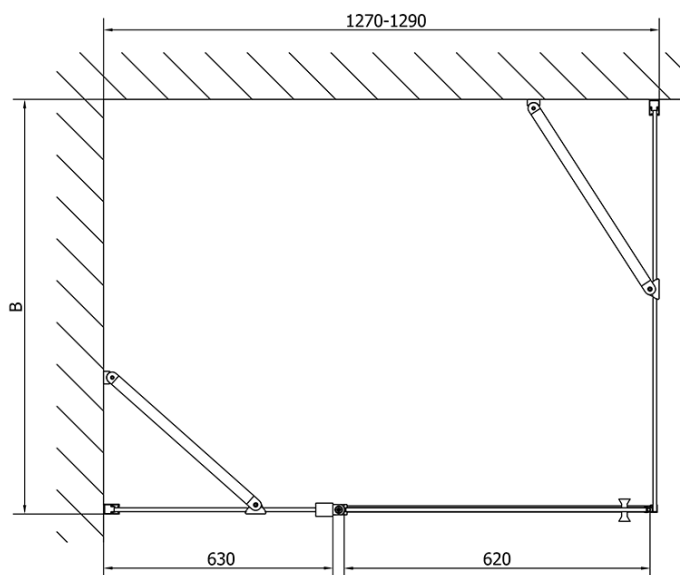

Product list

Order code: **ZL1313ZL3280**

Zoom Line Rectangular screen 1300x800mm L/R variant

ZL1313L

ZL3270L
ZL3280L
ZL3290L
ZL3210L

ZL3270R
ZL3280R
ZL3290R
ZL3210R

ZL1313R

	B
ZL1313-ZL3270	670-690
ZL1313-ZL3280	770-790
ZL1313-ZL3290	870-890
ZL1313-ZL3210	970-990