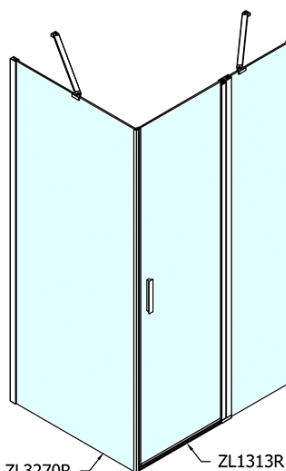

Product list

Order code: **ZL1313ZL3280**

Zoom Line Rectangular screen 1300x800mm L/R variant

ZL1313L

ZL3270L
ZL3280L
ZL3290L
ZL3210L

ZL3270R
ZL3280R
ZL3290R
ZL3210R

ZL1313R

	B
ZL1313-ZL3270	670-690
ZL1313-ZL3280	770-790
ZL1313-ZL3290	870-890
ZL1313-ZL3210	970-990