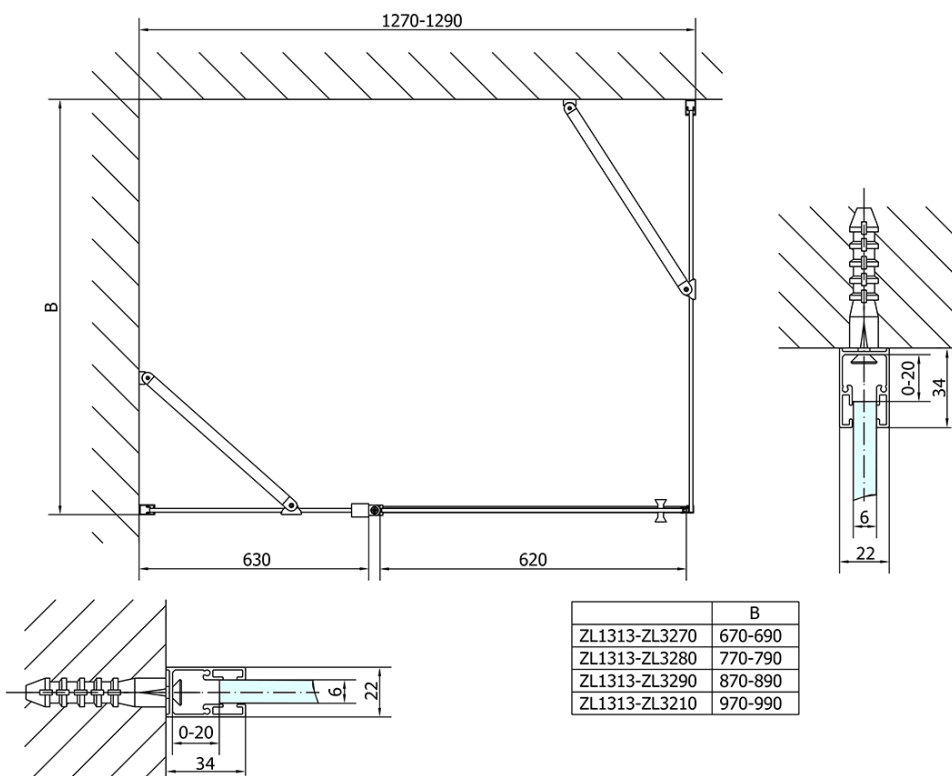

## Size

**Width:** 1300 mm

**Height:** 1900 mm

**Depth:** 800 mm

## Properties

**Profile colour:** Chrome - polished aluminum

**Shape:** Rectangular shower enclosures

**Type of opening:** Single pivot door

**Opening direction:** Versatile

**Opening width:** 620 mm

**Glass colour:** TRANSPARENT glass

**Glass finish:** Antidrop

**Glass thickness:** 6 mm

**Properties:** Frameless design, Opening outside and inside

**Weight / Piece:** 64.5 kg

**Packaging:** 2 Piece

**Warranty:** 2 years

Technical sheet

	B
ZL1313-ZL3270	670-690
ZL1313-ZL3280	770-790
ZL1313-ZL3290	870-890
ZL1313-ZL3210	970-990