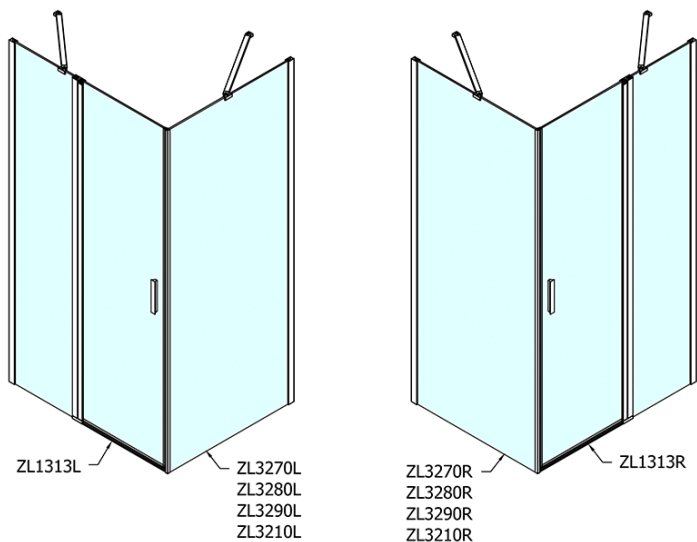

## Size

**Width:** 1300 mm

**Height:** 1900 mm

**Depth:** 800 mm

## Properties

**Profile colour:** Chrome - polished aluminum

**Shape:** Rectangular shower enclosures

**Type of opening:** Single pivot door

**Opening direction:** Versatile

**Opening width:** 620 mm

**Glass colour:** TRANSPARENT glass

**Glass finish:** Antidrop

**Glass thickness:** 6 mm

**Properties:** Frameless design, Opening outside and inside

**Weight / Piece:** 64.5 kg

**Packaging:** 2 Piece

**Warranty:** 2 years

Technical sheet

	B
ZL1313-ZL3270	670-690
ZL1313-ZL3280	770-790
ZL1313-ZL3290	870-890
ZL1313-ZL3210	970-990