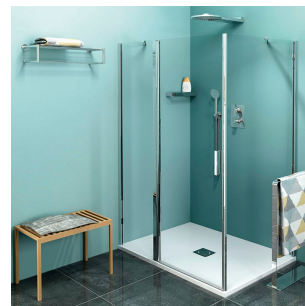

Product list

Order code: **ZL1312ZL3210**

Zoom Line Rectangular screen 1200x1000mm L/R variant

ZL1312L
ZL3270L
ZL3280L
ZL3290L
ZL3210L

ZL3270R
ZL3280R
ZL3290R
ZL3210R