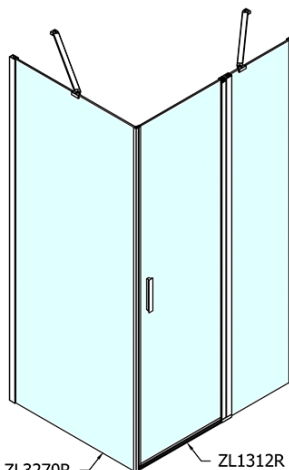

Product list

Order code: **ZL1312ZL3210**

Zoom Line Rectangular screen 1200x1000mm L/R variant

ZL1312L
ZL3270L
ZL3280L
ZL3290L
ZL3210L

ZL3270R
ZL3280R
ZL3290R
ZL3210R