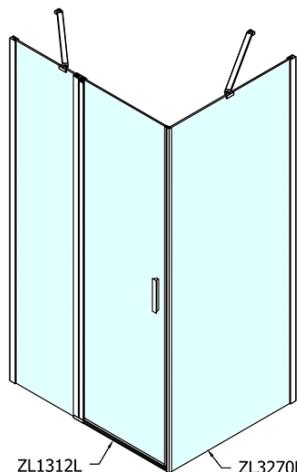

Order code: ZL1312ZL3210

Basic information

Brand: Polysan

Series: ZOOM

Size

Width: 1200 mm

Height: 1900 mm

Depth: 1000 mm

Properties

Profile colour: Chrome - polished aluminum

Shape: Rectangular shower enclosures

Type of opening: Single pivot door

Opening direction: Versatile

Opening width: 620 mm

Glass colour: TRANSPARENT glass

Glass finish: Antidrop

Glass thickness: 6 mm

Properties: Frameless design, Opening outside and inside

Weight / Piece: 67.5 kg

Packaging: 2 Piece

Warranty: 2 years

Technical sheet

ZL1312L
ZL3270L
ZL3280L
ZL3290L
ZL3210L

ZL3270R
ZL3280R
ZL3290R
ZL3210R
ZL1312R

	B
ZL1312-ZL3270	670-690
ZL1312-ZL3280	770-790
ZL1312-ZL3290	870-890
ZL1312-ZL3210	970-990