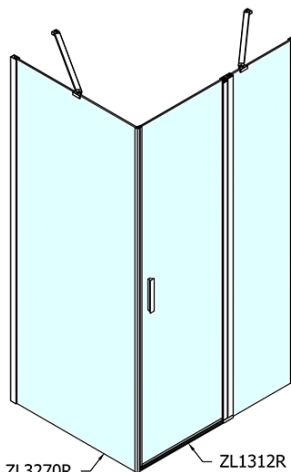

Order code: ZL1312ZL3210

Basic information

Brand: Polysan

Series: ZOOM

Size

Width: 1200 mm

Height: 1900 mm

Depth: 1000 mm

Properties

Profile colour: Chrome - polished aluminum

Shape: Rectangular shower enclosures

Type of opening: Single pivot door

Opening direction: Versatile

Opening width: 620 mm

Glass colour: TRANSPARENT glass

Glass finish: Antidrop

Glass thickness: 6 mm

Properties: Frameless design, Opening outside and inside

Weight / Piece: 67.5 kg

Packaging: 2 Piece

Warranty: 2 years

Technical sheet

ZL1312L
ZL3270L
ZL3280L
ZL3290L
ZL3210L

ZL3270R
ZL3280R
ZL3290R
ZL3210R
ZL1312R

	B
ZL1312-ZL3270	670-690
ZL1312-ZL3280	770-790
ZL1312-ZL3290	870-890
ZL1312-ZL3210	970-990