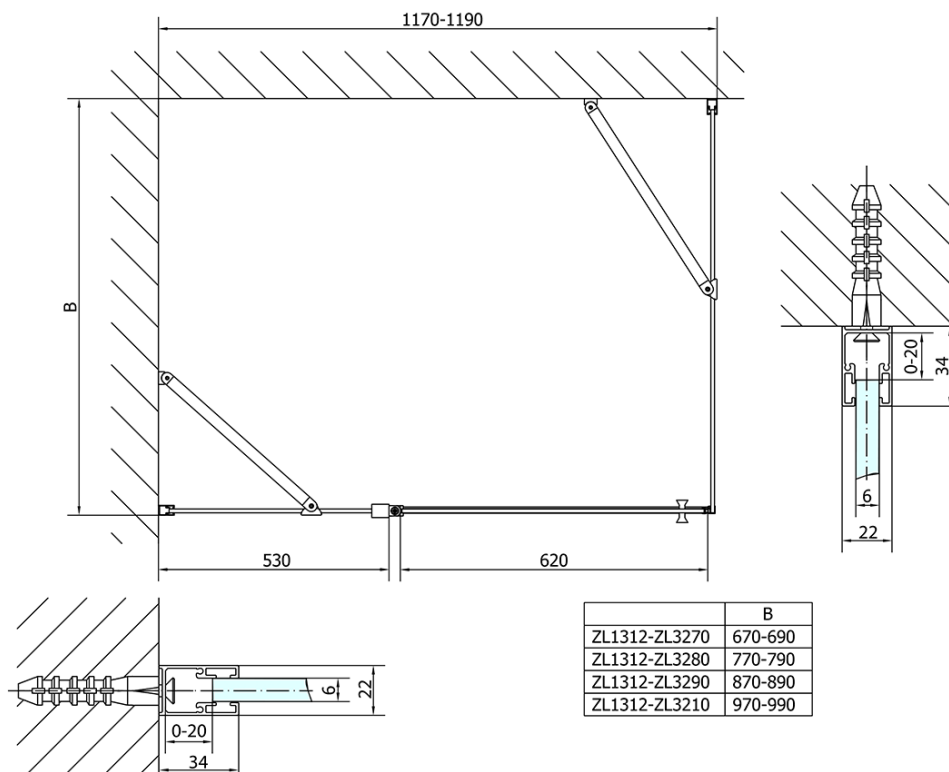

Order code: ZL1312ZL3210

Basic information

Brand: Polysan

Series: ZOOM

Size

Width: 1200 mm

Height: 1900 mm

Depth: 1000 mm

Properties

Profile colour: Chrome - polished aluminum

Shape: Rectangular shower enclosures

Type of opening: Single pivot door

Opening direction: Versatile

Opening width: 620 mm

Glass colour: TRANSPARENT glass

Glass finish: Antidrop

Glass thickness: 6 mm

Properties: Frameless design, Opening outside and inside

Weight / Piece: 67.5 kg

Packaging: 2 Piece

Warranty: 2 years

Technical sheet

ZL1312L
ZL3270L
ZL3280L
ZL3290L
ZL3210L

ZL3270R
ZL3280R
ZL3290R
ZL3210R
ZL1312R

	B
ZL1312-ZL3270	670-690
ZL1312-ZL3280	770-790
ZL1312-ZL3290	870-890
ZL1312-ZL3210	970-990