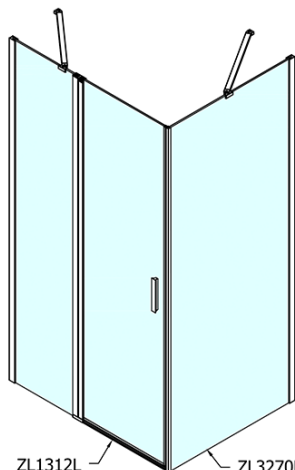

Product list

Order code: **ZL1312ZL3290**

Zoom Line Rectangular screen 1200x900mm L/R variant

ZL1312L
ZL3270L
ZL3280L
ZL3290L
ZL3210L

ZL3270R
ZL3280R
ZL3290R
ZL3210R
ZL1312R