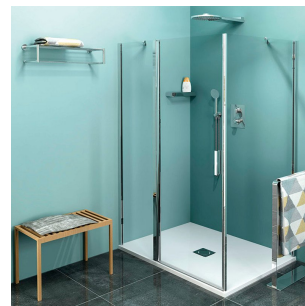

Product list

Order code: **ZL1312ZL3290**

Zoom Line Rectangular screen 1200x900mm L/R variant

ZL1312L
ZL3270L
ZL3280L
ZL3290L
ZL3210L

ZL3270R
ZL3280R
ZL3290R
ZL3210R
ZL1312R