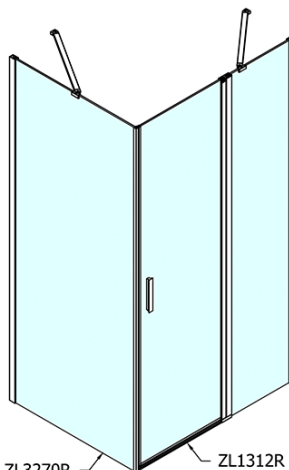

Product list

Order code: **ZL1312ZL3290**

Zoom Line Rectangular screen 1200x900mm L/R variant

ZL1312L
ZL3270L
ZL3280L
ZL3290L
ZL3210L

ZL3270R
ZL3280R
ZL3290R
ZL3210R
ZL1312R