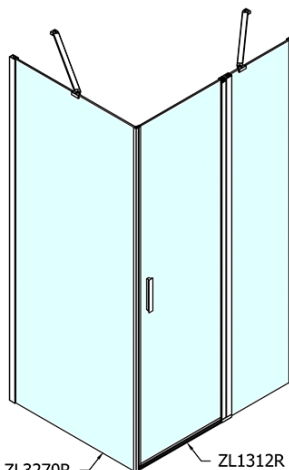

Product list

Order code: **ZL1312ZL3280**

Zoom Line Rectangular screen 1200x800mm L/R variant

ZL1312L
ZL3270L
ZL3280L
ZL3290L
ZL3210L

ZL3270R
ZL3280R
ZL3290R
ZL3210R