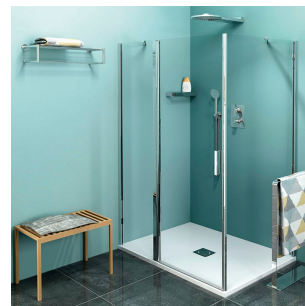

Product list

Order code: **ZL1312ZL3280**

Zoom Line Rectangular screen 1200x800mm L/R variant

ZL1312L
ZL3270L
ZL3280L
ZL3290L
ZL3210L

ZL3270R
ZL3280R
ZL3290R
ZL3210R