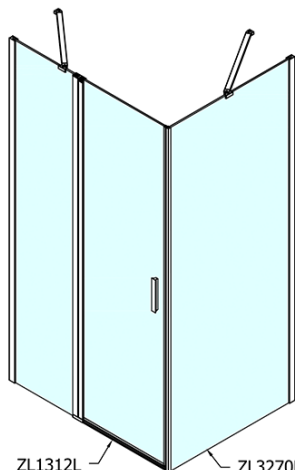

Product list

Order code: **ZL1312ZL3280**

Zoom Line Rectangular screen 1200x800mm L/R variant

ZL1312L
ZL3270L
ZL3280L
ZL3290L
ZL3210L

ZL3270R
ZL3280R
ZL3290R
ZL3210R