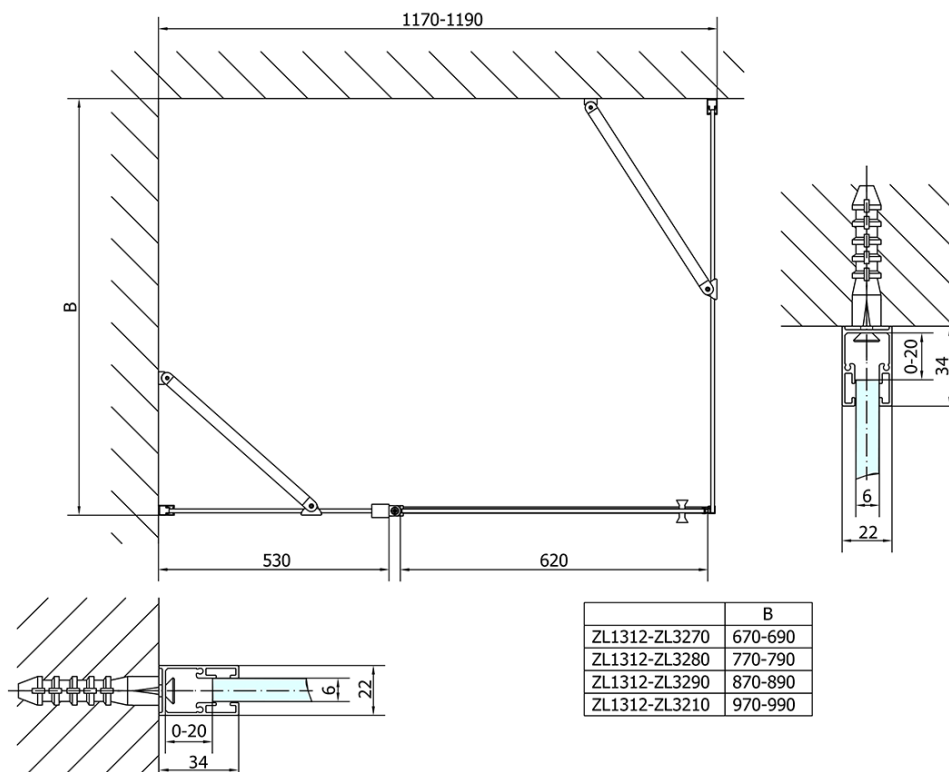

Order code: ZL1312ZL3280

Basic information

Brand: Polysan
Series: ZOOM

Size

Width: 1200 mm
Height: 1900 mm
Depth: 800 mm

Properties

Profile colour: Chrome - polished aluminum
Shape: Rectangular shower enclosures
Type of opening: Single pivot door
Opening direction: Versatile
Opening width: 620 mm
Glass colour: TRANSPARENT glass
Glass finish: Antidrop
Glass thickness: 6 mm
Properties: Frameless design, Opening outside and inside
Weight / Piece: 61.5 kg
Packaging: 2 Piece
Warranty: 2 years

Technical sheet

ZL1312L
ZL3270L
ZL3280L
ZL3290L
ZL3210L

ZL3270R
ZL3280R
ZL3290R
ZL3210R
ZL1312R

	B
ZL1312-ZL3270	670-690
ZL1312-ZL3280	770-790
ZL1312-ZL3290	870-890
ZL1312-ZL3210	970-990