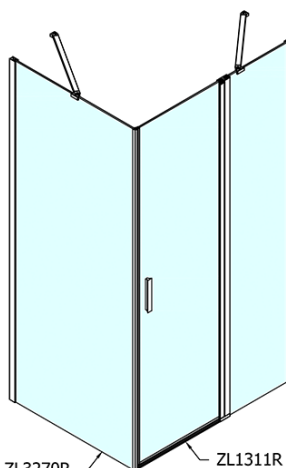

Product list

Order code: **ZL1311ZL3210**

Zoom Line Rectangular screen 1100x1000mm L/R variant

ZL1311L
ZL3270L
ZL3280L
ZL3290L
ZL3210L

ZL3270R
ZL3280R
ZL3290R
ZL3210R

	B
ZL1311-ZL3270	670-690
ZL1311-ZL3280	770-790
ZL1311-ZL3290	870-890
ZL1311-ZL3210	970-990