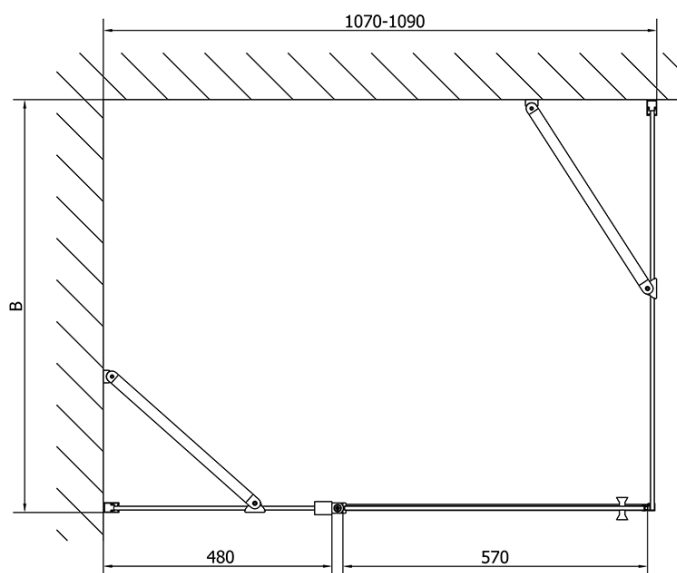

Product list

Order code: **ZL1311ZL3210**

Zoom Line Rectangular screen 1100x1000mm L/R variant

ZL1311L
ZL3270L
ZL3280L
ZL3290L
ZL3210L

ZL3270R
ZL3280R
ZL3290R
ZL3210R

	B
ZL1311-ZL3270	670-690
ZL1311-ZL3280	770-790
ZL1311-ZL3290	870-890
ZL1311-ZL3210	970-990