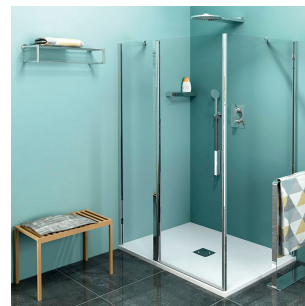

Product list

Order code: **ZL1311ZL3210**

Zoom Line Rectangular screen 1100x1000mm L/R variant

ZL1311L
ZL3270L
ZL3280L
ZL3290L
ZL3210L

ZL3270R
ZL3280R
ZL3290R
ZL3210R

	B
ZL1311-ZL3270	670-690
ZL1311-ZL3280	770-790
ZL1311-ZL3290	870-890
ZL1311-ZL3210	970-990