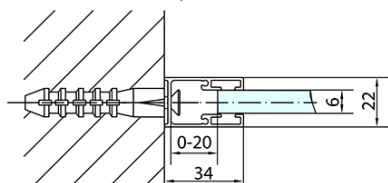

Product list

Order code: **ZL1311ZL3210**

Zoom Line Rectangular screen 1100x1000mm L/R variant

ZL1311L
ZL3270L
ZL3280L
ZL3290L
ZL3210L

ZL3270R
ZL3280R
ZL3290R
ZL3210R

	B
ZL1311-ZL3270	670-690
ZL1311-ZL3280	770-790
ZL1311-ZL3290	870-890
ZL1311-ZL3210	970-990