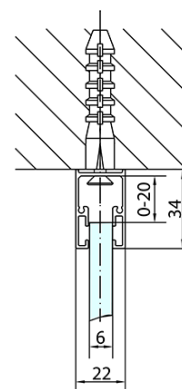

Product list

Order code: **ZL1311ZL3210**

Zoom Line Rectangular screen 1100x1000mm L/R variant

ZL1311L
ZL3270L
ZL3280L
ZL3290L
ZL3210L

ZL3270R
ZL3280R
ZL3290R
ZL3210R

	B
ZL1311-ZL3270	670-690
ZL1311-ZL3280	770-790
ZL1311-ZL3290	870-890
ZL1311-ZL3210	970-990