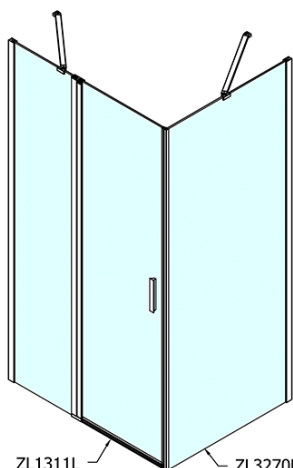

Product list

Order code: **ZL1311ZL3210**

Zoom Line Rectangular screen 1100x1000mm L/R variant

ZL1311L
ZL3270L
ZL3280L
ZL3290L
ZL3210L

ZL3270R
ZL3280R
ZL3290R
ZL3210R

	B
ZL1311-ZL3270	670-690
ZL1311-ZL3280	770-790
ZL1311-ZL3290	870-890
ZL1311-ZL3210	970-990