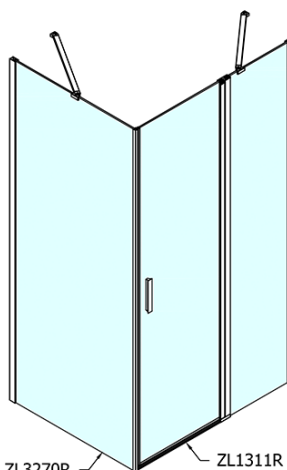

ZL3270R
ZL3280R
ZL3290R
ZL3210R
ZL1311R