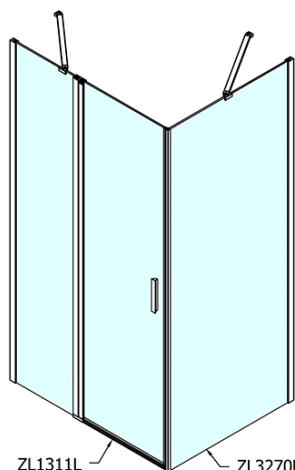

Technical sheet

ZL1311L
ZL3270L
ZL3280L
ZL3290L
ZL3210L