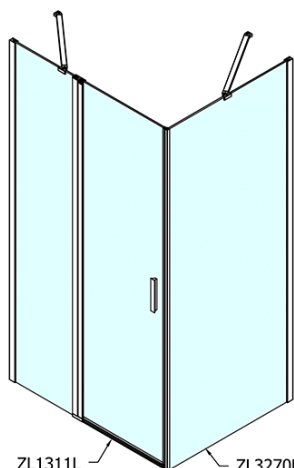

Product list

Order code: **ZL1311ZL3290**

Zoom Line Rectangular screen 1100x900mm L/R variant

ZL1311L
ZL3270L
ZL3280L
ZL3290L
ZL3210L

ZL3270R
ZL3280R
ZL3290R
ZL3210R
ZL1311R

	B
ZL1311-ZL3270	670-690
ZL1311-ZL3280	770-790
ZL1311-ZL3290	870-890
ZL1311-ZL3210	970-990