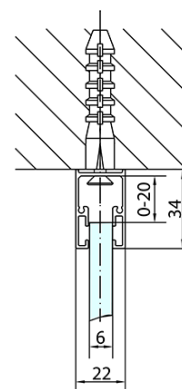

Product list

Order code: **ZL1311ZL3290**

Zoom Line Rectangular screen 1100x900mm L/R variant

ZL1311L
ZL3270L
ZL3280L
ZL3290L
ZL3210L

ZL3270R
ZL3280R
ZL3290R
ZL3210R
ZL1311R

	B
ZL1311-ZL3270	670-690
ZL1311-ZL3280	770-790
ZL1311-ZL3290	870-890
ZL1311-ZL3210	970-990