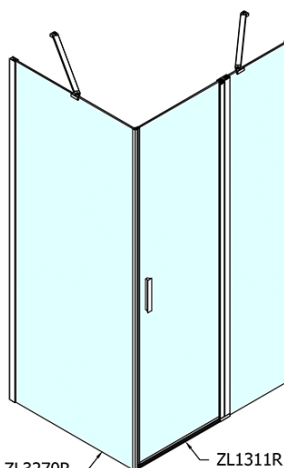

Product list

Order code: **ZL1311ZL3290**

Zoom Line Rectangular screen 1100x900mm L/R variant

ZL1311L
ZL3270L
ZL3280L
ZL3290L
ZL3210L

ZL3270R
ZL3280R
ZL3290R
ZL3210R
ZL1311R

	B
ZL1311-ZL3270	670-690
ZL1311-ZL3280	770-790
ZL1311-ZL3290	870-890
ZL1311-ZL3210	970-990