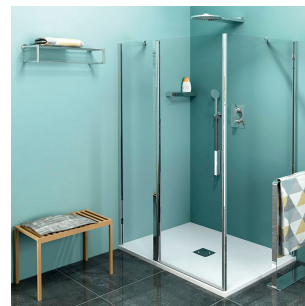

Product list

Order code: **ZL1311ZL3290**

Zoom Line Rectangular screen 1100x900mm L/R variant

ZL1311L
ZL3270L
ZL3280L
ZL3290L
ZL3210L

ZL3270R
ZL3280R
ZL3290R
ZL3210R
ZL1311R

	B
ZL1311-ZL3270	670-690
ZL1311-ZL3280	770-790
ZL1311-ZL3290	870-890
ZL1311-ZL3210	970-990