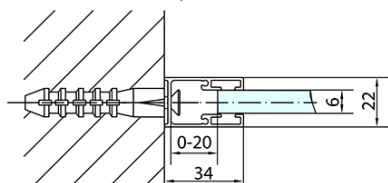

Product list

Order code: **ZL1311ZL3290**

Zoom Line Rectangular screen 1100x900mm L/R variant

ZL1311L
ZL3270L
ZL3280L
ZL3290L
ZL3210L

ZL3270R
ZL3280R
ZL3290R
ZL3210R
ZL1311R

	B
ZL1311-ZL3270	670-690
ZL1311-ZL3280	770-790
ZL1311-ZL3290	870-890
ZL1311-ZL3210	970-990