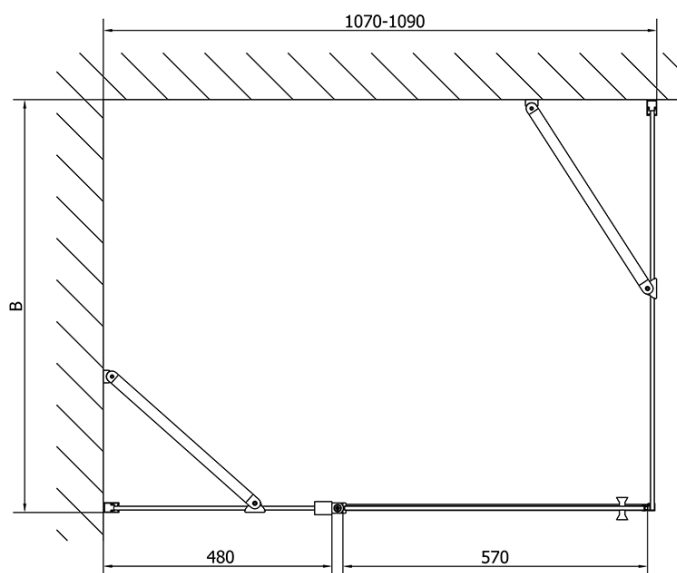

Product list

Order code: **ZL1311ZL3290**

Zoom Line Rectangular screen 1100x900mm L/R variant

ZL1311L
ZL3270L
ZL3280L
ZL3290L
ZL3210L

ZL3270R
ZL3280R
ZL3290R
ZL3210R
ZL1311R

	B
ZL1311-ZL3270	670-690
ZL1311-ZL3280	770-790
ZL1311-ZL3290	870-890
ZL1311-ZL3210	970-990