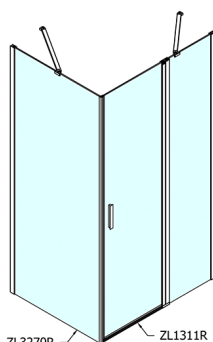

# ZOOM Rectangular screen 1100x900mm L/R variant

**Order code:** ZL1311ZL3290

**Size**

Width: 1100 mm  
 Height: 1900 mm  
 Depth: 900 mm

**Properties**

Warranty: 2 years

## Technical sheet

ZL1311L  
 ZL3270L  
 ZL3280L  
 ZL3290L  
 ZL3210L

ZL3270R  
 ZL3280R  
 ZL3290R  
 ZL3210R

	B
ZL1311-ZL3270	670-690
ZL1311-ZL3280	770-790
ZL1311-ZL3290	870-890
ZL1311-ZL3210	970-990