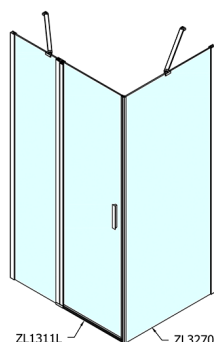

# ZOOM Rectangular screen 1100x900mm L/R variant

**Order code:** ZL1311ZL3290

**Size**

Width: 1100 mm  
 Height: 1900 mm  
 Depth: 900 mm

**Properties**

Warranty: 2 years

## Technical sheet

ZL1311L  
 ZL3270L  
 ZL3280L  
 ZL3290L  
 ZL3210L

ZL3270R  
 ZL3280R  
 ZL3290R  
 ZL3210R

	B
ZL1311-ZL3270	670-690
ZL1311-ZL3280	770-790
ZL1311-ZL3290	870-890
ZL1311-ZL3210	970-990