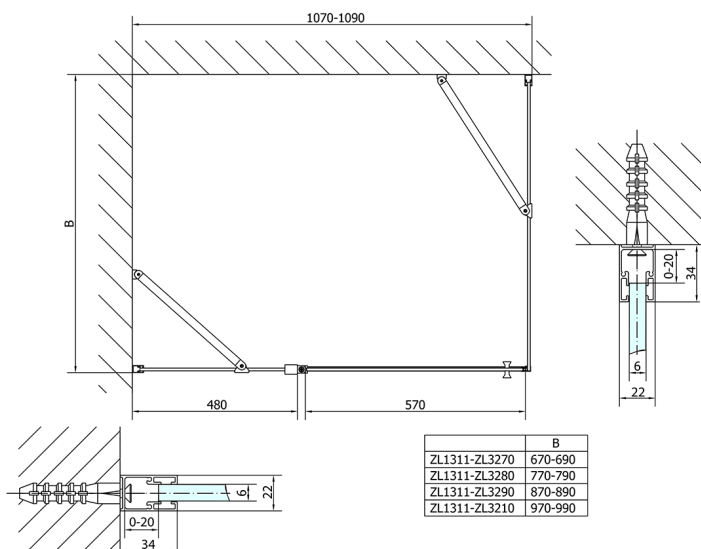

# ZOOM Rectangular screen 1100x900mm L/R variant

**Order code:** ZL1311ZL3290

**Size**

Width: 1100 mm  
 Height: 1900 mm  
 Depth: 900 mm

**Properties**

Warranty: 2 years

## Technical sheet

ZL1311L  
 ZL3270L  
 ZL3280L  
 ZL3290L  
 ZL3210L

ZL3270R  
 ZL3280R  
 ZL3290R  
 ZL3210R

	B
ZL1311-ZL3270	670-690
ZL1311-ZL3280	770-790
ZL1311-ZL3290	870-890
ZL1311-ZL3210	970-990