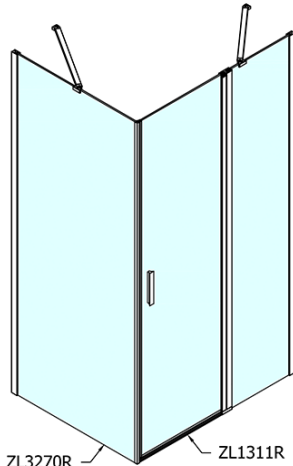

Product list

Order code: **ZL1311ZL3280**

Zoom Line Rectangular screen 1100x800mm L/R variant

ZL1311L
ZL3270L
ZL3280L
ZL3290L
ZL3210L

ZL3270R
ZL3280R
ZL3290R
ZL3210R
ZL1311R

	B
ZL1311-ZL3270	670-690
ZL1311-ZL3280	770-790
ZL1311-ZL3290	870-890
ZL1311-ZL3210	970-990