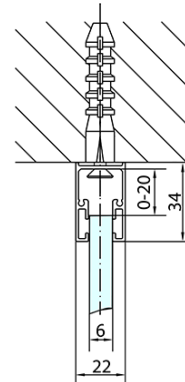

Product list

Order code: **ZL1311ZL3280**

Zoom Line Rectangular screen 1100x800mm L/R variant

ZL1311L
ZL3270L
ZL3280L
ZL3290L
ZL3210L

ZL3270R
ZL3280R
ZL3290R
ZL3210R
ZL1311R

	B
ZL1311-ZL3270	670-690
ZL1311-ZL3280	770-790
ZL1311-ZL3290	870-890
ZL1311-ZL3210	970-990