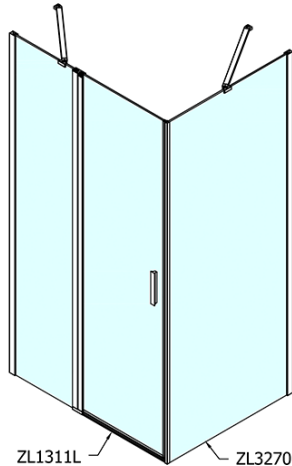

Product list

Order code: **ZL1311ZL3280**

Zoom Line Rectangular screen 1100x800mm L/R variant

ZL1311L
ZL3270L
ZL3280L
ZL3290L
ZL3210L

ZL3270R
ZL3280R
ZL3290R
ZL3210R
ZL1311R

	B
ZL1311-ZL3270	670-690
ZL1311-ZL3280	770-790
ZL1311-ZL3290	870-890
ZL1311-ZL3210	970-990