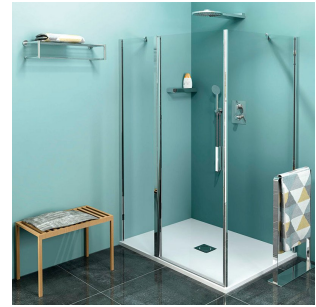

Product list

Order code: **ZL1311ZL3280**

Zoom Line Rectangular screen 1100x800mm L/R variant

ZL1311L
ZL3270L
ZL3280L
ZL3290L
ZL3210L

ZL3270R
ZL3280R
ZL3290R
ZL3210R
ZL1311R

	B
ZL1311-ZL3270	670-690
ZL1311-ZL3280	770-790
ZL1311-ZL3290	870-890
ZL1311-ZL3210	970-990