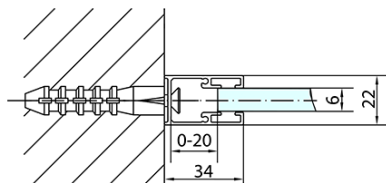

Product list

Order code: **ZL1311ZL3280**

Zoom Line Rectangular screen 1100x800mm L/R variant

ZL1311L
ZL3270L
ZL3280L
ZL3290L
ZL3210L

ZL3270R
ZL3280R
ZL3290R
ZL3210R
ZL1311R

	B
ZL1311-ZL3270	670-690
ZL1311-ZL3280	770-790
ZL1311-ZL3290	870-890
ZL1311-ZL3210	970-990