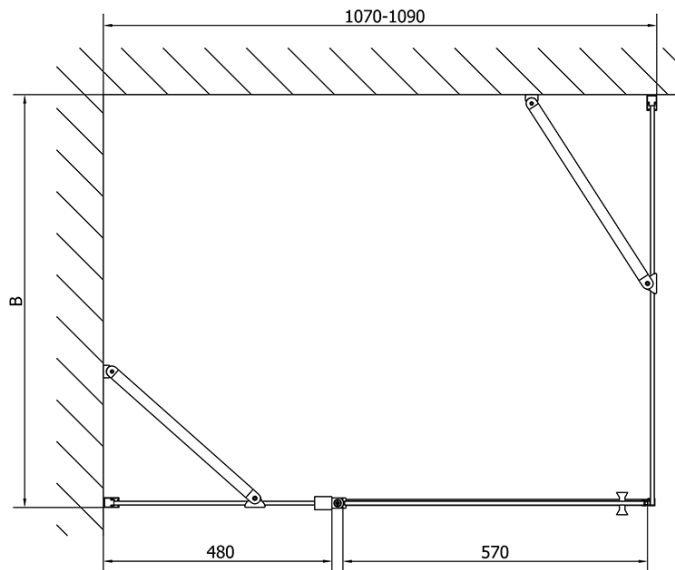

Product list

Order code: **ZL1311ZL3280**

Zoom Line Rectangular screen 1100x800mm L/R variant

ZL1311L
ZL3270L
ZL3280L
ZL3290L
ZL3210L

ZL3270R
ZL3280R
ZL3290R
ZL3210R
ZL1311R

	B
ZL1311-ZL3270	670-690
ZL1311-ZL3280	770-790
ZL1311-ZL3290	870-890
ZL1311-ZL3210	970-990