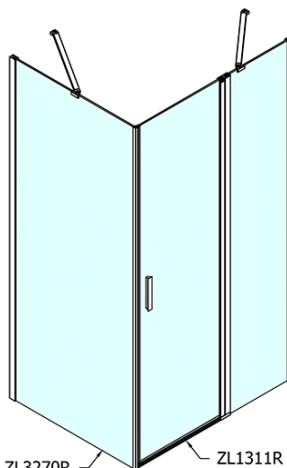

## Size

**Width:** 1100 mm

**Height:** 1900 mm

**Depth:** 800 mm

## Properties

**Profile colour:** Chrome - polished aluminum

**Shape:** Rectangular shower enclosures

**Type of opening:** Single pivot door

**Opening direction:** Versatile

**Opening width:** 570 mm

**Glass colour:** TRANSPARENT glass

**Glass finish:** Antidrop

**Glass thickness:** 6 mm

**Properties:** Frameless design, Opening outside and inside

**Weight / Piece:** 58.5 kg

**Packaging:** 2 Piece

**Warranty:** 2 years

Technical sheet

ZL1311L  
ZL3270L  
ZL3280L  
ZL3290L  
ZL3210L