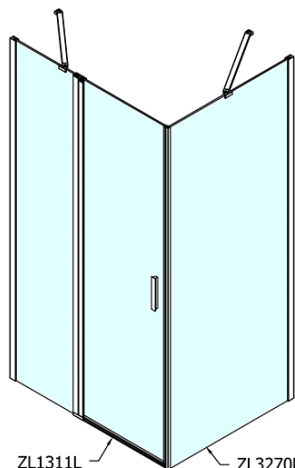

## Size

**Width:** 1100 mm

**Height:** 1900 mm

**Depth:** 800 mm

## Properties

**Profile colour:** Chrome - polished aluminum

**Shape:** Rectangular shower enclosures

**Type of opening:** Single pivot door

**Opening direction:** Versatile

**Opening width:** 570 mm

**Glass colour:** TRANSPARENT glass

**Glass finish:** Antidrop

**Glass thickness:** 6 mm

**Properties:** Frameless design, Opening outside and inside

**Weight / Piece:** 58.5 kg

**Packaging:** 2 Piece

**Warranty:** 2 years

Technical sheet

ZL1311L  
ZL3270L  
ZL3280L  
ZL3290L  
ZL3210L