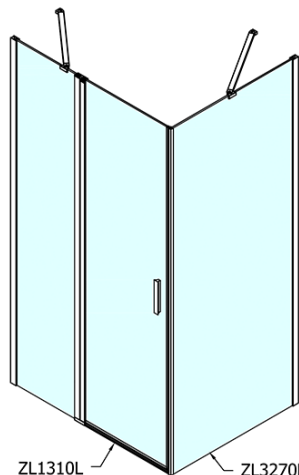

Depth: 1000 mm

Properties

Profile colour: Chrome - polished aluminum

Shape: Square shower enclosures

Type of opening: Single pivot door

Opening direction: Versatile

Opening width: 520 mm

Glass colour: TRANSPARENT glass

Glass finish: Antidrop

Glass thickness: 6 mm

Properties: Frameless design, Opening outside and inside

Weight / Piece: 61.5 kg

Packaging: 2 Piece

Warranty: 2 years

Technical sheet

ZL1310L