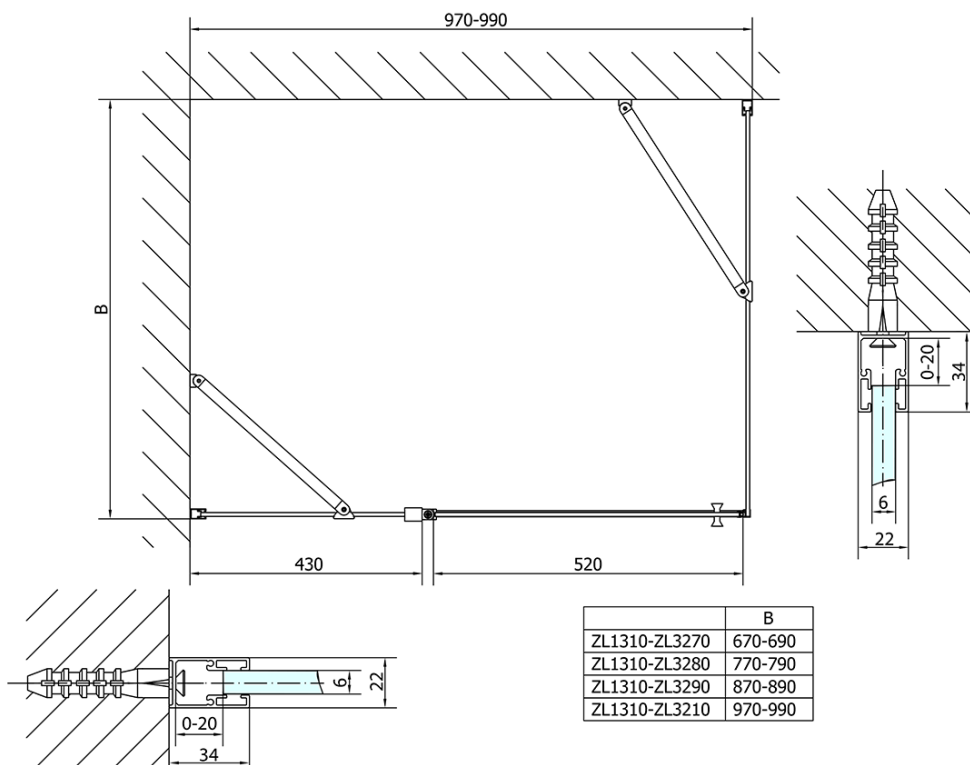

ZOOM Square screen 1000x1000mm L/R variant

Order code: ZL1310ZL3210

Basic information

Brand: Polysan

Series: ZOOM

Size

Width: 1000 mm

Height: 1900 mm

Depth: 1000 mm

Properties

Profile colour: Chrome - polished aluminum

Shape: Square shower enclosures

Type of opening: Single pivot door

Opening direction: Versatile

Opening width: 520 mm

Glass colour: TRANSPARENT glass

Glass finish: Antidrop

Glass thickness: 6 mm

Properties: Frameless design, Opening outside and inside

Weight / Piece: 61.5 kg

Packaging: 2 Piece

Warranty: 2 years

Technical sheet

ZL1310L

ZL3270L
ZL3280L
ZL3290L
ZL3210L

ZL3270R
ZL3280R
ZL3290R
ZL3210R

ZL1310R

	B
ZL1310-ZL3270	670-690
ZL1310-ZL3280	770-790
ZL1310-ZL3290	870-890
ZL1310-ZL3210	970-990