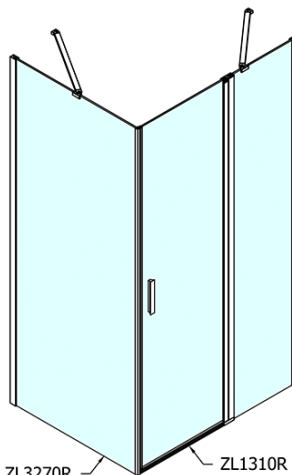

ZL3270R
ZL3280R
ZL3290R
ZL3210R

ZL1310R