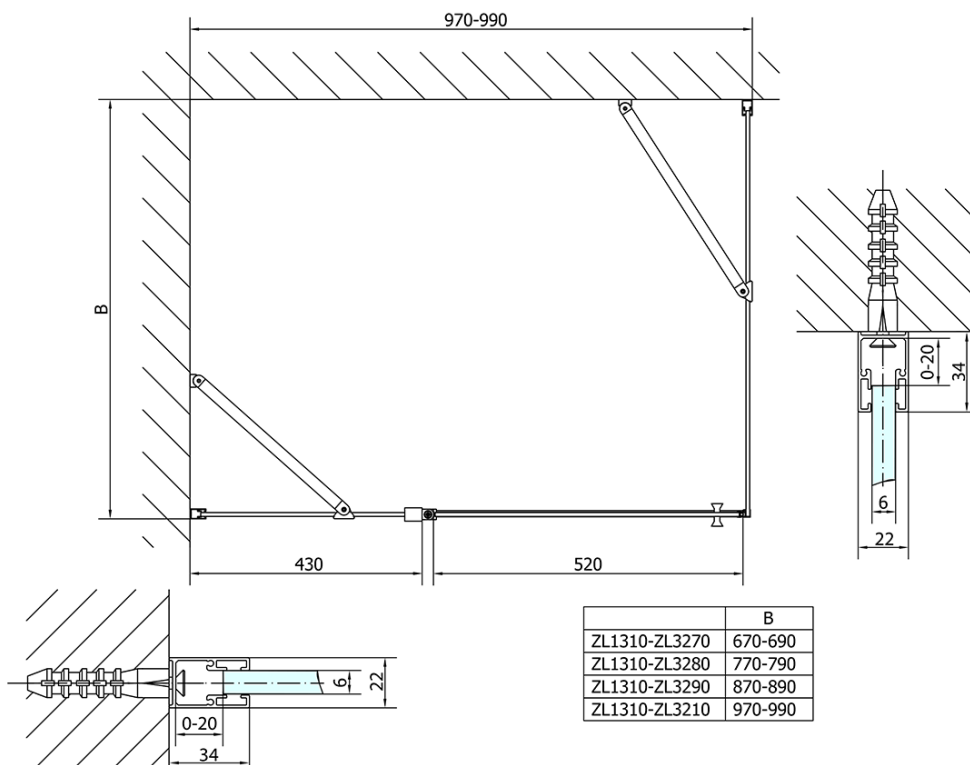

B
ZL1310-ZL3270	670-690
ZL1310-ZL3280	770-790
ZL1310-ZL3290	870-890
ZL1310-ZL3210	970-990