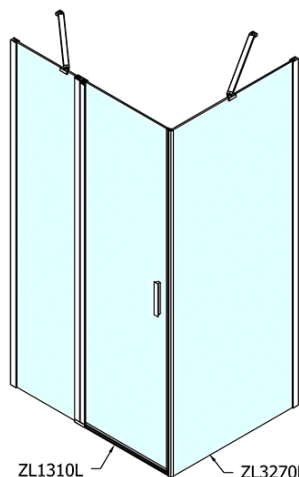

## Size

**Width:** 1000 mm

**Height:** 1900 mm

**Depth:** 900 mm

## Properties

**Profile colour:** Chrome - polished aluminum

**Shape:** Rectangular shower enclosures

**Type of opening:** Single pivot door

**Opening direction:** Versatile

**Opening width:** 520 mm

**Glass colour:** TRANSPARENT glass

**Glass finish:** Antidrop

**Glass thickness:** 6 mm

**Properties:** Frameless design, Opening outside and inside

**Weight / Piece:** 58.5 kg

**Packaging:** 2 Piece

**Warranty:** 2 years

Technical sheet

ZL1310L