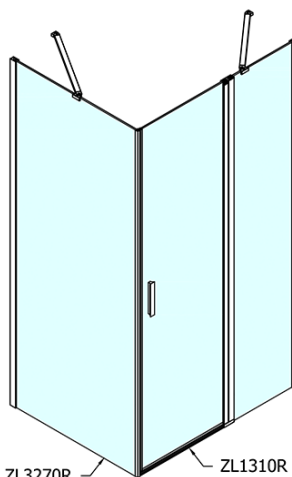

ZL3270R
ZL3280R
ZL3290R
ZL3210R

ZL1310R