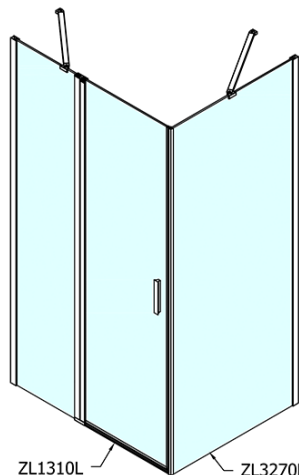

Order code: ZL1310ZL3280

Basic information

Brand: Polysan
Series: ZOOM

Size

Width: 1000 mm
Height: 1900 mm
Depth: 800 mm

Properties

Profile colour: Chrome - polished aluminum
Shape: Rectangular shower enclosures
Type of opening: Single pivot door
Opening direction: Versatile
Opening width: 520 mm
Glass colour: TRANSPARENT glass
Glass finish: Antidrop
Glass thickness: 6 mm
Properties: Frameless design, Opening outside and inside
Weight / Piece: 55.5 kg
Packaging: 2 Piece
Warranty: 2 years

Technical sheet

ZL1310L

ZL3270L
ZL3280L
ZL3290L
ZL3210L

ZL3270R
ZL3280R
ZL3290R
ZL3210R

ZL1310R

	B
ZL1310-ZL3270	670-690
ZL1310-ZL3280	770-790
ZL1310-ZL3290	870-890
ZL1310-ZL3210	970-990