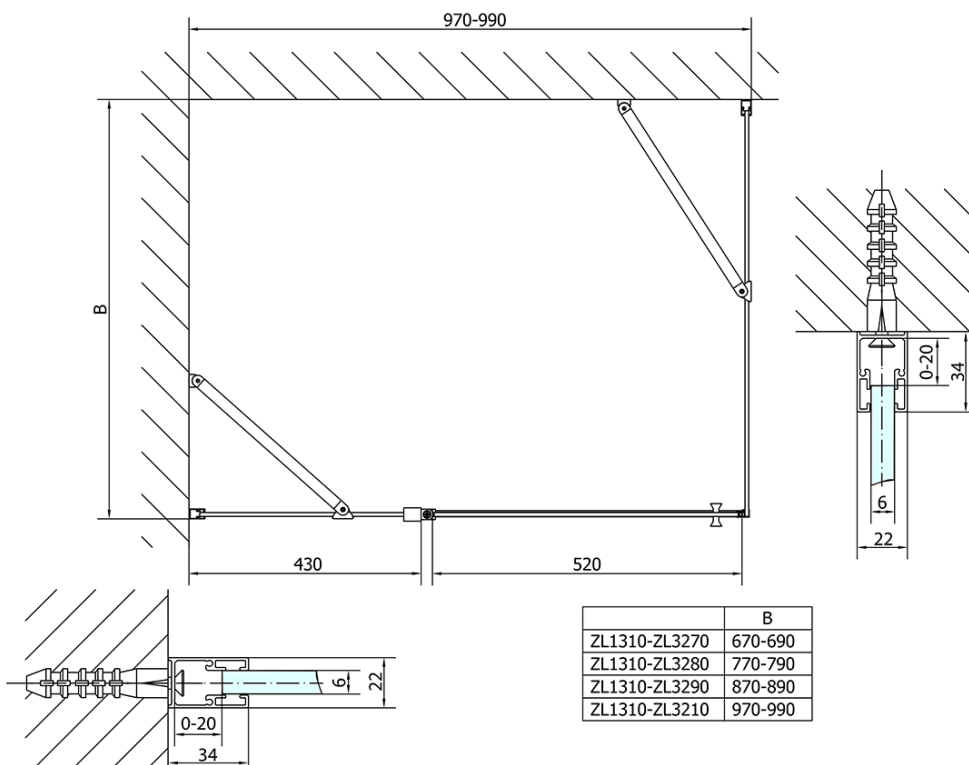

Order code: ZL1310ZL3280

Basic information

Brand: Polysan
Series: ZOOM

Size

Width: 1000 mm
Height: 1900 mm
Depth: 800 mm

Properties

Profile colour: Chrome - polished aluminum
Shape: Rectangular shower enclosures
Type of opening: Single pivot door
Opening direction: Versatile
Opening width: 520 mm
Glass colour: TRANSPARENT glass
Glass finish: Antidrop
Glass thickness: 6 mm
Properties: Frameless design, Opening outside and inside
Weight / Piece: 55.5 kg
Packaging: 2 Piece
Warranty: 2 years

Technical sheet

ZL1310L

ZL3270L
ZL3280L
ZL3290L
ZL3210L

ZL3270R
ZL3280R
ZL3290R
ZL3210R

ZL1310R

	B
ZL1310-ZL3270	670-690
ZL1310-ZL3280	770-790
ZL1310-ZL3290	870-890
ZL1310-ZL3210	970-990