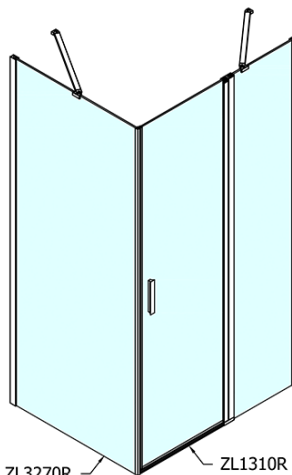

Order code: ZL1310ZL3280

Basic information

Brand: Polysan
Series: ZOOM

Size

Width: 1000 mm
Height: 1900 mm
Depth: 800 mm

Properties

Profile colour: Chrome - polished aluminum
Shape: Rectangular shower enclosures
Type of opening: Single pivot door
Opening direction: Versatile
Opening width: 520 mm
Glass colour: TRANSPARENT glass
Glass finish: Antidrop
Glass thickness: 6 mm
Properties: Frameless design, Opening outside and inside
Weight / Piece: 55.5 kg
Packaging: 2 Piece
Warranty: 2 years

Technical sheet

ZL1310L

ZL3270L
ZL3280L
ZL3290L
ZL3210L

ZL3270R
ZL3280R
ZL3290R
ZL3210R

ZL1310R

	B
ZL1310-ZL3270	670-690
ZL1310-ZL3280	770-790
ZL1310-ZL3290	870-890
ZL1310-ZL3210	970-990