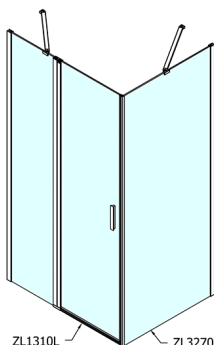

Technical sheet

ZL1310L

ZL3270L
ZL3280L
ZL3290L
ZL3210L