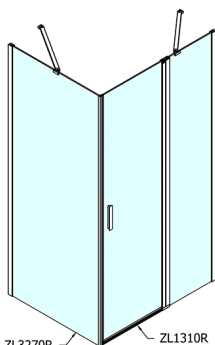

ZL3270R
ZL3280R
ZL3290R
ZL3210R

ZL1310R